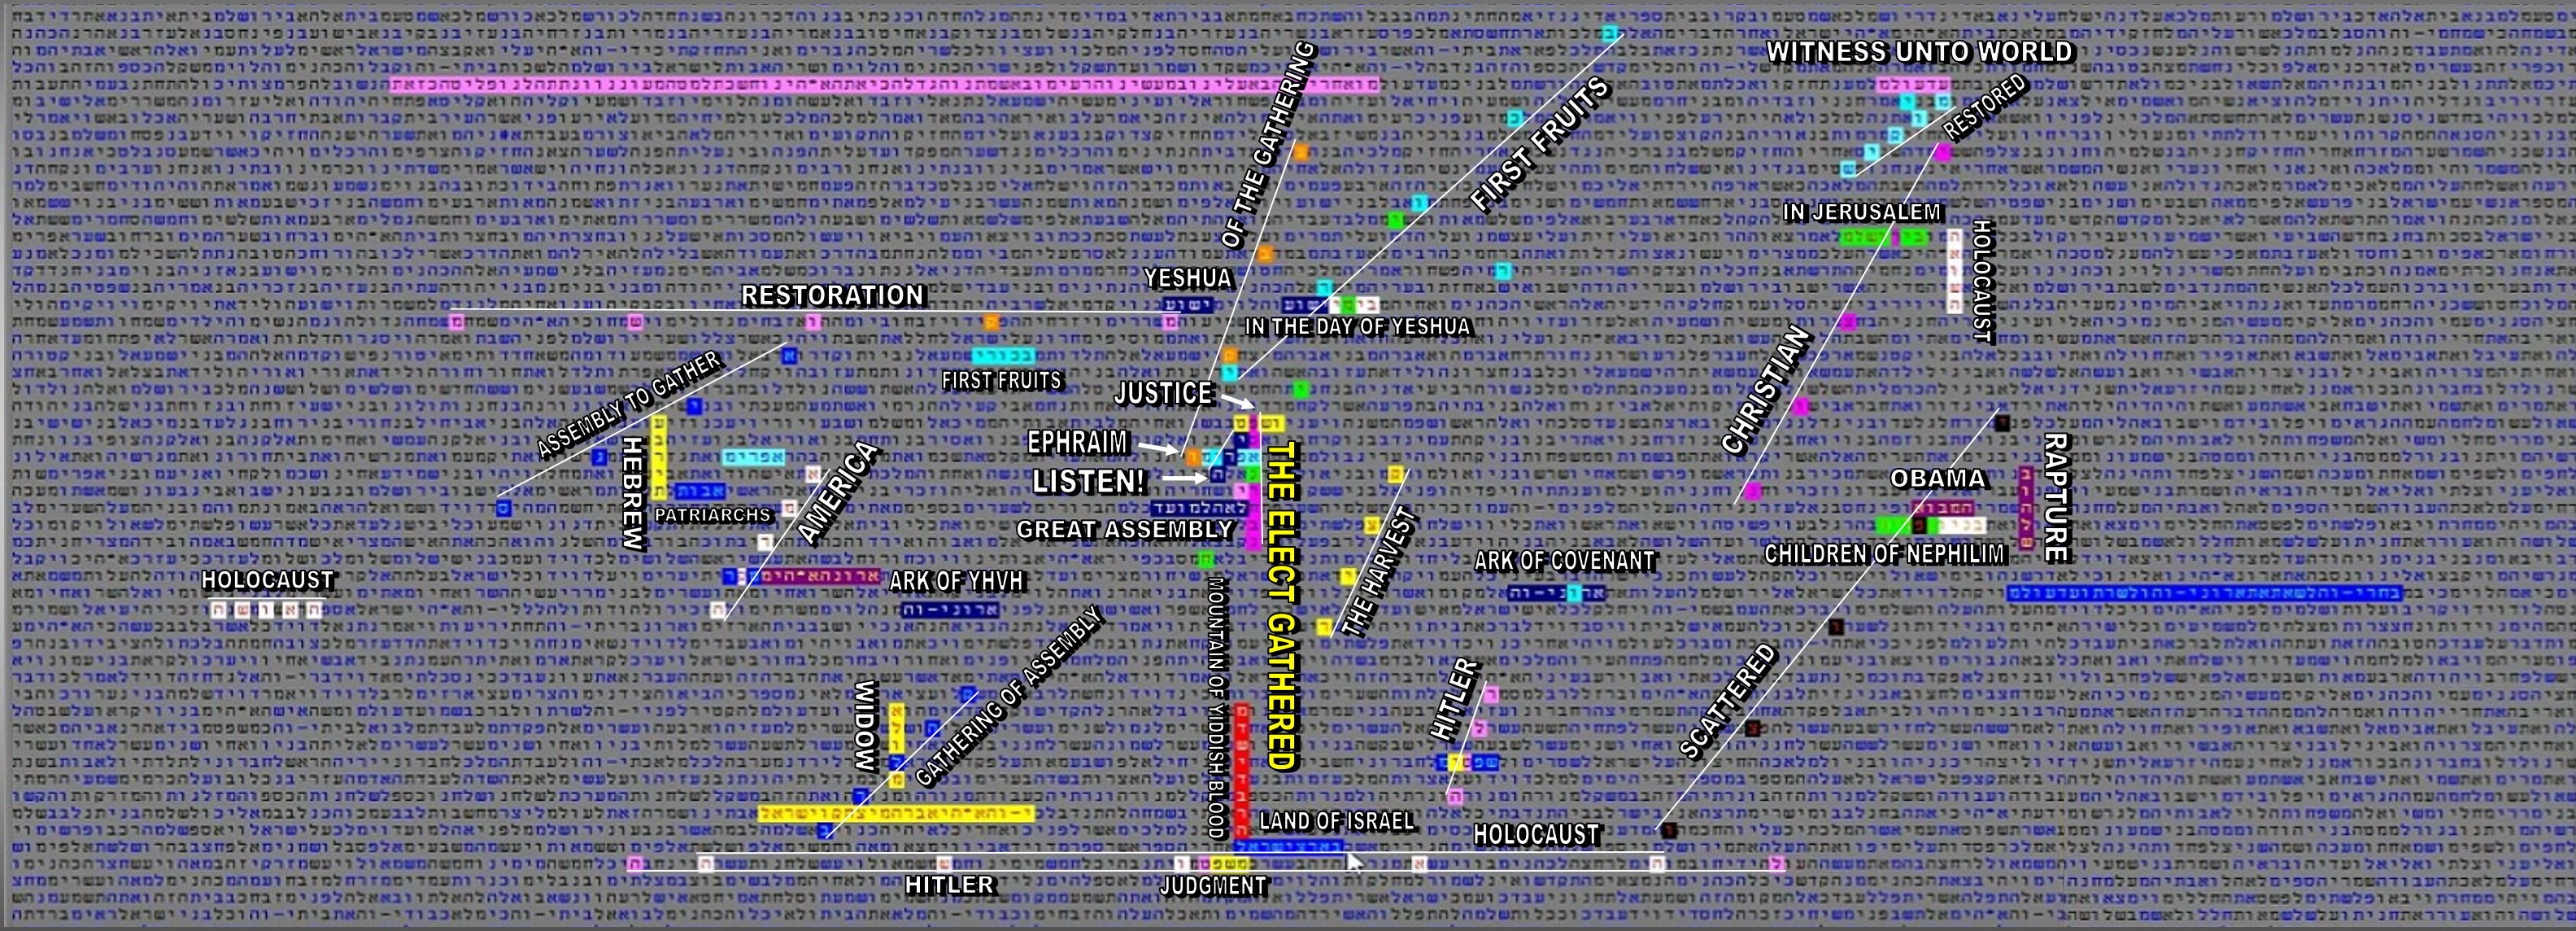

# THE ELECT GATHERED

## Bible Code Matrix of End Time Prophecy

© MATTHEW WRIGHT MINISTRIES  
Graphic layout by Luis B. Vega

**RESOURCES**  
[youtube.com/user/TheMatt71269](https://youtube.com/user/TheMatt71269)  
[biblecodenow1@gmail.com](mailto:biblecodenow1@gmail.com)  
[biblecodenow.com](http://biblecodenow.com)  
[facebook.com/groups/codesearcher](https://facebook.com/groups/codesearcher)

**SCRIPTURE SOURCE(S)**  
Old & New Testament  
TorahSoft

FOR AN EXPLANATION - STUDY OF THE CHART CODE MATRIX, VISIT THE YOUTUBE CHANNEL VIDEO SERIES.  
**WIDTH: 1593 CENTER: 1104822**