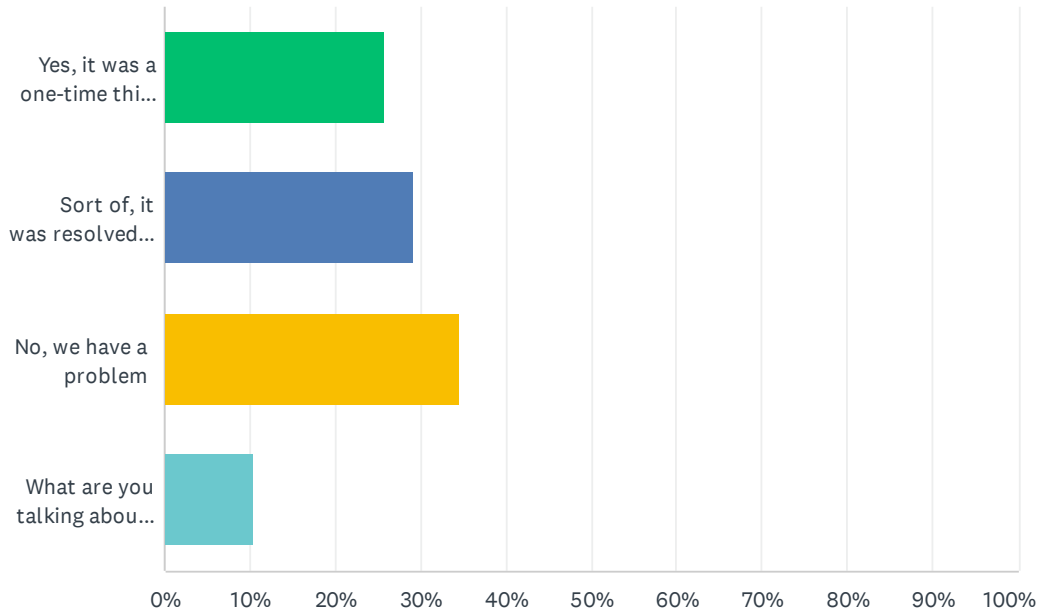

## Q4 How satisfied are you with the Annapolis police department's presence in Eastport?

Answered: 142 Skipped: 2

ANSWER CHOICES	RESPONSES
Not satisfied at all	20.42% 29
Somewhat satisfied	64.08% 91
Very satisfied	15.49% 22
TOTAL	142

## Q5 If you've been the victim of a crime in Eastport, do you feel it was adequately resolved by the police?

Answered: 58 Skipped: 86

ANSWER CHOICES	RESPONSES	
Yes, it was a one-time thing and now I feel safe	25.86%	15
Sort of, it was resolved but Eastport still needs to work on the issue	29.31%	17
No, we have a problem	34.48%	20
What are you talking about? Eastport is super safe	10.34%	6
<b>TOTAL</b>		<b>58</b>