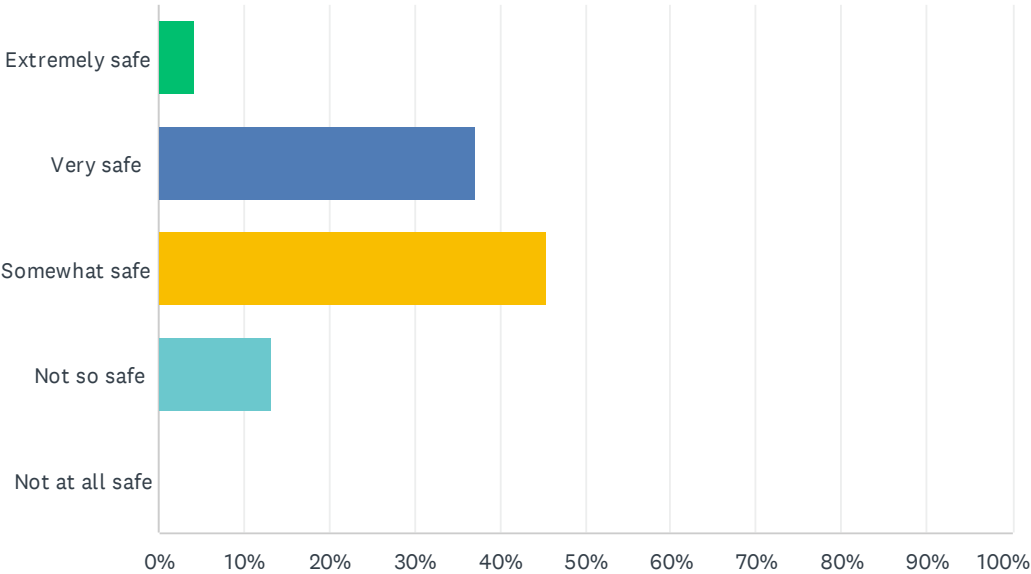

# Q1 How strong is the sense of community in Eastport?

Answered: 144 Skipped: 0

ANSWER CHOICES	RESPONSES	
Extremely strong	15.28%	22
Very strong	42.36%	61
Somewhat strong	37.50%	54
Not so strong	4.86%	7
Not at all strong	0.00%	0
TOTAL		144

## Q2 Overall, how safe do you feel in Eastport?

Answered: 143 Skipped: 1

ANSWER CHOICES	RESPONSES	
Extremely safe	4.20%	6
Very safe	37.06%	53
Somewhat safe	45.45%	65
Not so safe	13.29%	19
Not at all safe	0.00%	0
<b>TOTAL</b>		<b>143</b>