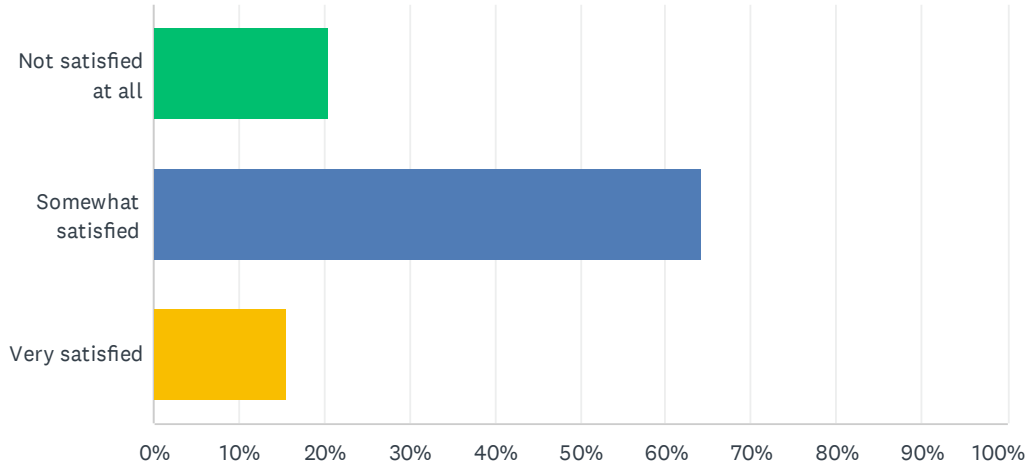

Q4 How satisfied are you with the Annapolis police department's presence in Eastport?

Answered: 142 Skipped: 2

ANSWER CHOICES	RESPONSES
Not satisfied at all	20.42% 29
Somewhat satisfied	64.08% 91
Very satisfied	15.49% 22
TOTAL	142