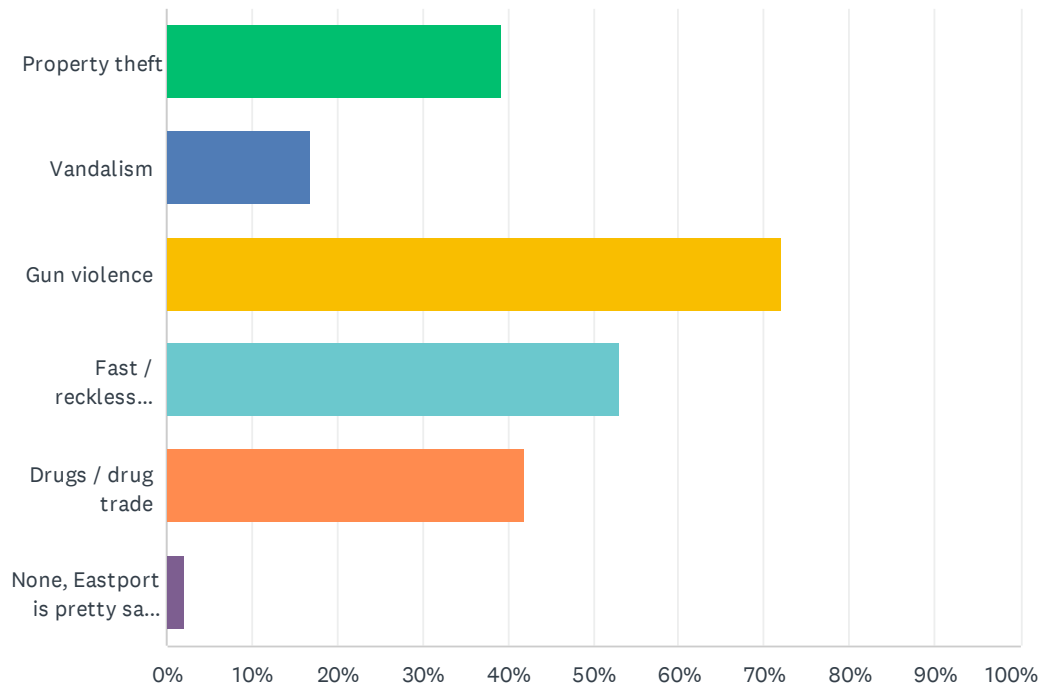

# Q1 How strong is the sense of community in Eastport?

Answered: 144 Skipped: 0

ANSWER CHOICES	RESPONSES	
Extremely strong	15.28%	22
Very strong	42.36%	61
Somewhat strong	37.50%	54
Not so strong	4.86%	7
Not at all strong	0.00%	0
TOTAL		144

## Q2 Overall, how safe do you feel in Eastport?

Answered: 143 Skipped: 1

ANSWER CHOICES	RESPONSES	
Extremely safe	4.20%	6
Very safe	37.06%	53
Somewhat safe	45.45%	65
Not so safe	13.29%	19
Not at all safe	0.00%	0
<b>TOTAL</b>		<b>143</b>

### Q3 Which Eastport safety issues concern you most? (check all that apply)

Answered: 143 Skipped: 1

ANSWER CHOICES	RESPONSES	
Property theft	39.16%	56
Vandalism	16.78%	24
Gun violence	72.03%	103
Fast / reckless drivers	53.15%	76
Drugs / drug trade	41.96%	60
None, Eastport is pretty safe and crime-free	2.10%	3
Total Respondents: 143		