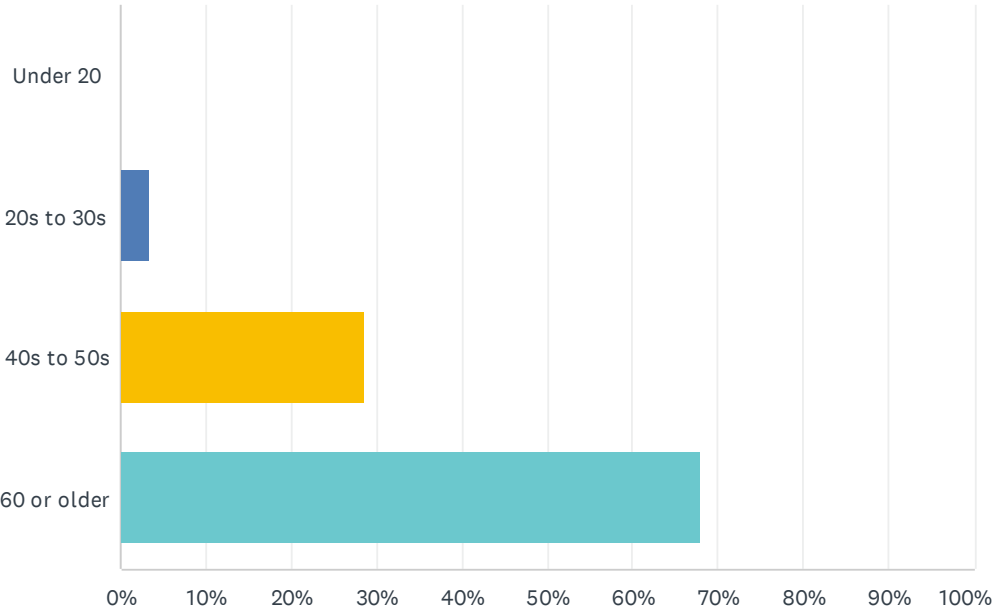

### Q6 How safe do you feel walking alone in Eastport after dark?

Answered: 144 Skipped: 0

ANSWER CHOICES	RESPONSES	
Extremely safe	6.94%	10
Very safe	20.83%	30
Somewhat safe	46.53%	67
Not at all safe	25.69%	37
TOTAL		144

### Q7 What is your age?

Answered: 144 Skipped: 0

ANSWER CHOICES	RESPONSES
Under 20	0.00% 0
20s to 30s	3.47% 5
40s to 50s	28.47% 41
60 or older	68.06% 98
TOTAL	144