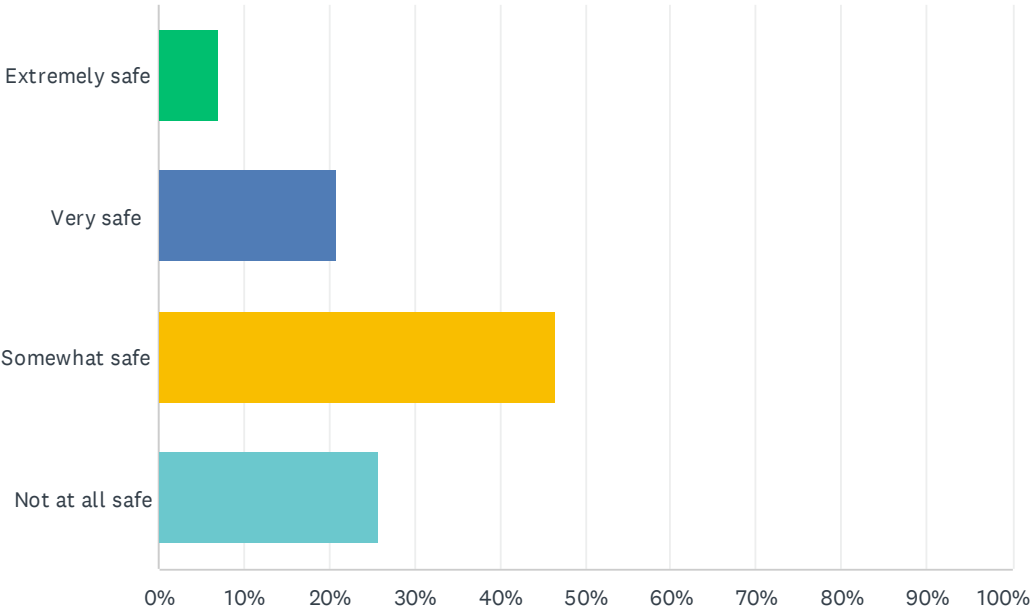

## Q5 If you've been the victim of a crime in Eastport, do you feel it was adequately resolved by the police?

Answered: 58 Skipped: 86

ANSWER CHOICES	RESPONSES	
Yes, it was a one-time thing and now I feel safe	25.86%	15
Sort of, it was resolved but Eastport still needs to work on the issue	29.31%	17
No, we have a problem	34.48%	20
What are you talking about? Eastport is super safe	10.34%	6
<b>TOTAL</b>		<b>58</b>

### Q6 How safe do you feel walking alone in Eastport after dark?

Answered: 144 Skipped: 0

ANSWER CHOICES	RESPONSES	
Extremely safe	6.94%	10
Very safe	20.83%	30
Somewhat safe	46.53%	67
Not at all safe	25.69%	37
TOTAL		144