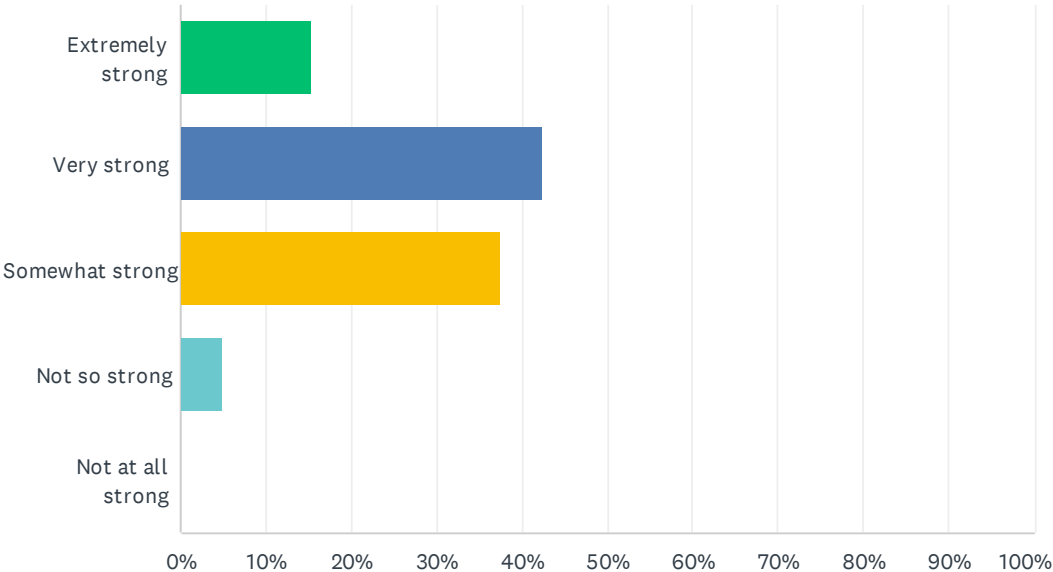

# Q1 How strong is the sense of community in Eastport?

Answered: 144 Skipped: 0

ANSWER CHOICES	RESPONSES	
Extremely strong	15.28%	22
Very strong	42.36%	61
Somewhat strong	37.50%	54
Not so strong	4.86%	7
Not at all strong	0.00%	0
TOTAL		144

## Q2 Overall, how safe do you feel in Eastport?

Answered: 143 Skipped: 1

ANSWER CHOICES	RESPONSES	
Extremely safe	4.20%	6
Very safe	37.06%	53
Somewhat safe	45.45%	65
Not so safe	13.29%	19
Not at all safe	0.00%	0
<b>TOTAL</b>		<b>143</b>