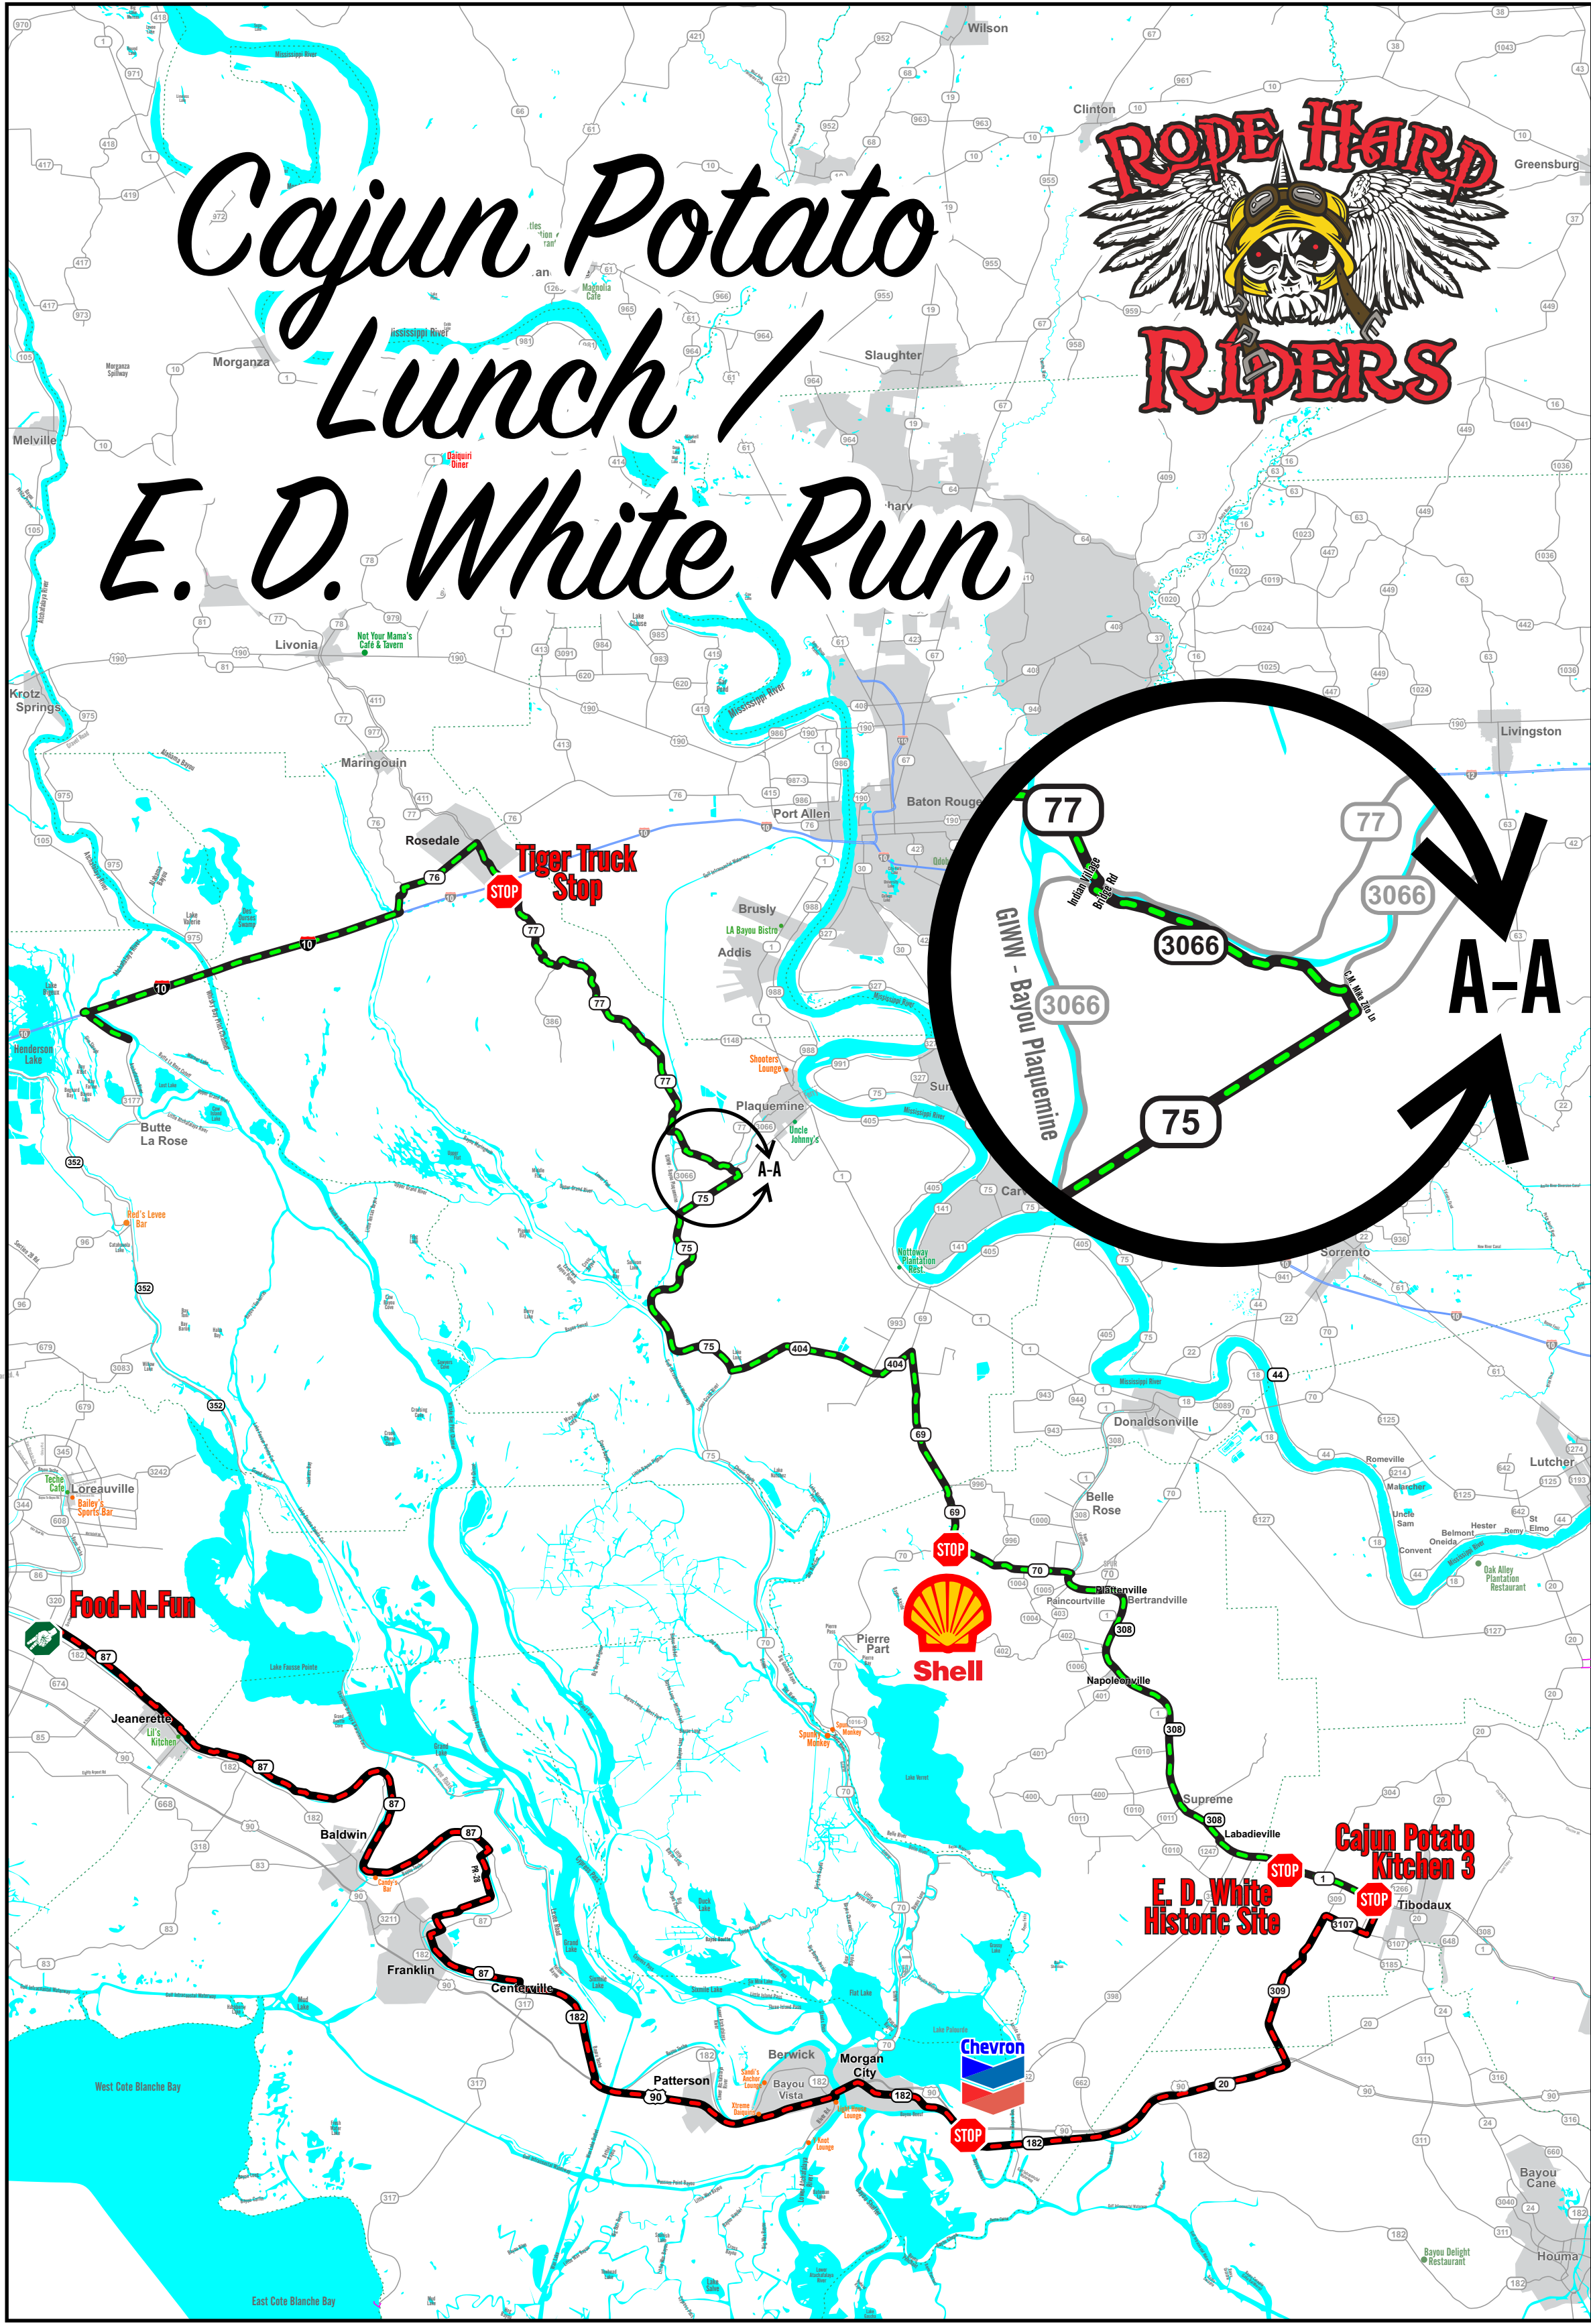

# Cajun Potato Lunch / E. D. White Run

**Tiger Truck Stop**

**Shell**

**Chevron**

**E. D. White Historic Site**

**Cajun Potato Kitchen 3**

**Food-N-Fun**

**A-A**

**Cajun Potato Lunch - E.D. White**

<b>Dist</b>	<b>Turn</b>	<b>Road</b>	<b>Clock</b>	<b>Total Dist</b>
in 3.60 miles	Turn right	on to LA-3000	4:09 PM	167.16 mi.
in 1.00 miles	Turn left	on to I-10 W on ramp	4:10 PM	168.16 mi.
in 0.30 miles	Emerge	on to I-10 W	4:11 PM	168.46 mi.
in 14.00 miles	Exit right	on to Exit 121 / LA-3177 / Butte LaRose	4:23 PM	182.46 mi.
in 0.20 miles	Turn right	on to LA-3177 / Atchafalaya River Hwy	4:24 PM	182.66 mi.
in 2.00 miles	END	at The Butte Bar	4:27 PM	184.66 mi.
		<b>TOTAL TIME / DISTANCE</b>	<b>7:42:00</b>	<b>184.66 mi.</b>