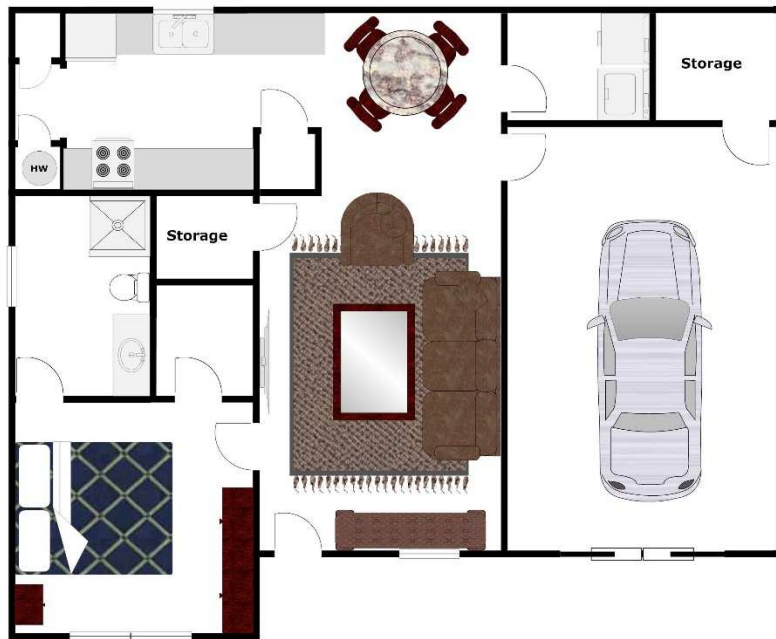

Senior Residences of Central

1 Bedroom 1 Bath- 750 Sq. Ft
Rent: \$_____ Dep: \$_____

2 Bedroom 1 Bath- 900 Sq. Ft
Rent: \$_____ Dep: \$_____