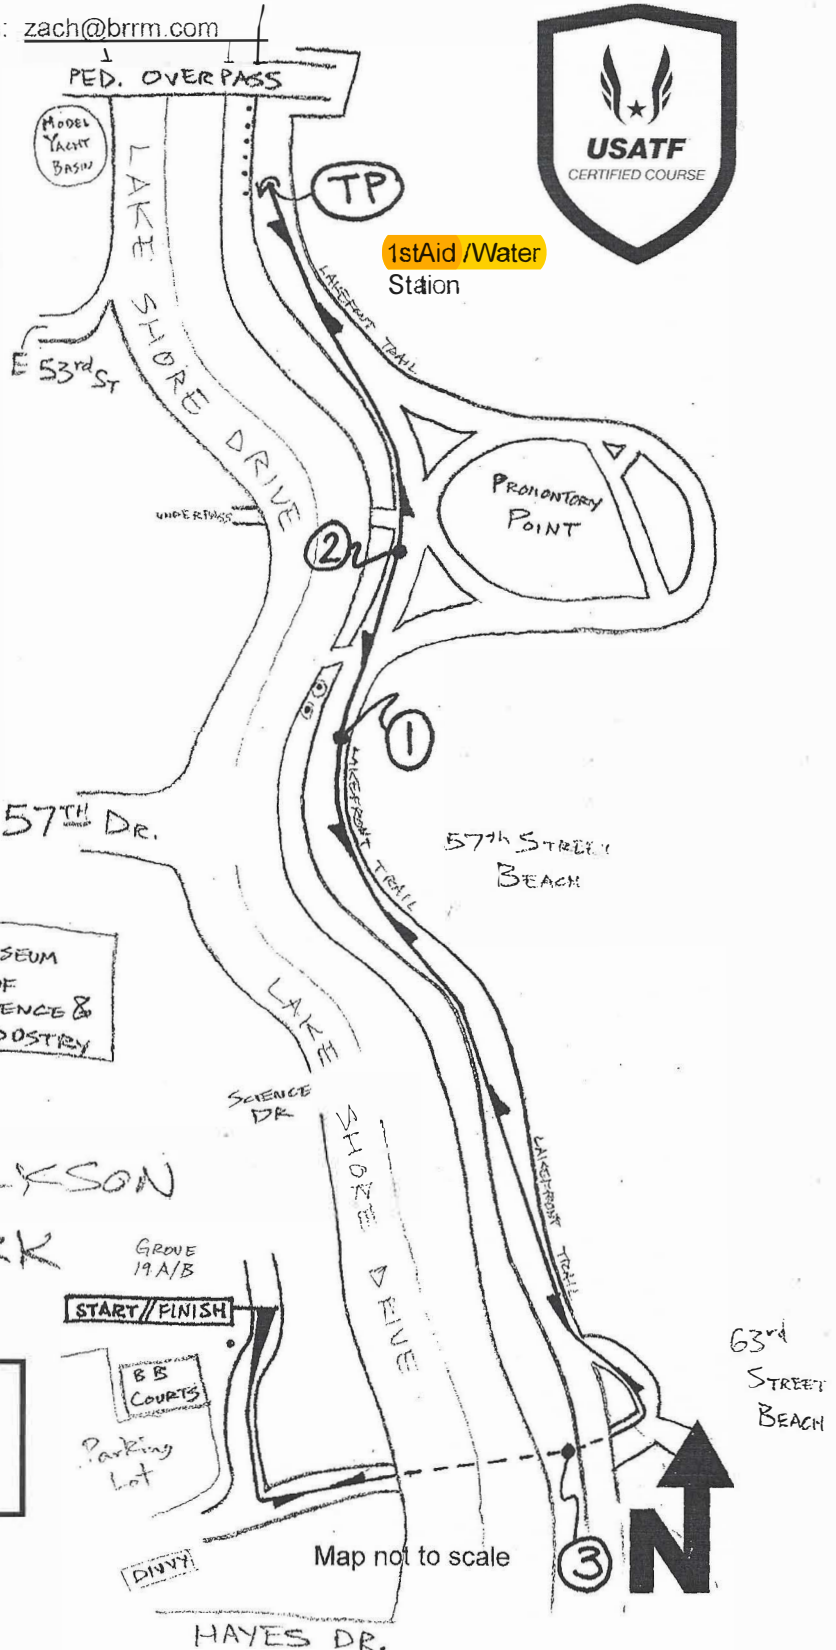

Jackson Park Northbound Out&Back 5k

Chicago, IL

Measured 12/31/16 by Zach Edmonson: zach@brrm.com

START: Park path between Lake Shore Drive (LSD) and Jackson Park Grove 19A/B, 116 ft N of light pole that is NE of the N corner of the Jackson Park basketball courts.

MILE 1: NB Lakefront Trail (LFT), 74.6 ft S of 2nd LSD light pole S of Promontory Point pull-off access road.

Turnaround: LFT, 40.9 ft N of 6th light pole S of 51st St pedestrian overpass.

MILE 2: SB LFT, 86.5 ft S of S edge of Promontory Point underpass path.

MILE 3: 63rd St pedestrian underpass path, 23.1 ft W of E edge of underpass bridge.

FINISH: Same as START.

USATF Certificate IL16100NM
Effective
Mar. 31, 2017 - Dec. 31, 2026