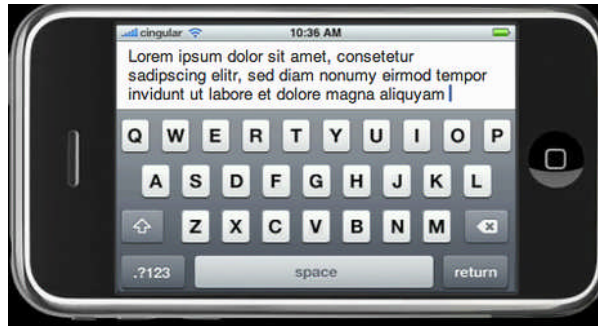

- **Keyboard**

Jerry Novickas (954) 260-7071 jnovickas@yahoo.com

Technology Shopping

21

Buyer Beware

**ACER 10.1" INTEL
1GB DDR2, 160GB
HD NETBOOK PC**

1GB Memory

**BUILT-IN
3G
WIRELESS****

**Save
$10**

FREE
Shipping**

$289⁹⁹

Compare at: ~~$389⁹⁹~~

#: 5445-110016

Intel Atom N270 1.6GHz, 1GB DDR2, 160GB HDD,
10.1" WSVGA, GSM, 6 Cell, Windows XP Home,
Diamond Black **Refurbished**

Buy Now!

acer
Authorized Reseller

Jerry Novickas (954) 260-7071 jnovickas@yahoo.com

Technology Shopping

22