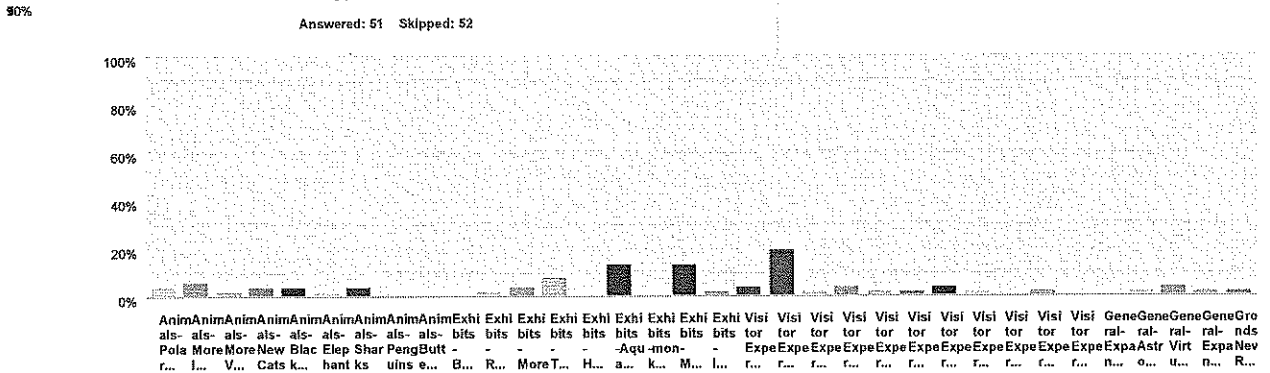

Answer Choices	Responses	
General- Change it up	1.85%	1
General- Updates	1.85%	1
Good/ No Change	11.11%	6
Prices- Lower	3.70%	2
Zoo Boo- Adult Costume contest	3.70%	2
Total Respondents: 54		
Comments (3)		

Q2

What new facilities would you like to see added to the zoo including physical and technology improvements?

Answer Choices	Responses	
Animals- Polar Bear	3.92%	2
Animals- More Interactive	5.88%	3
Animals- More Variety	1.96%	1
Animals- New Cats	3.92%	2
Animals- Black Panther	3.92%	2
Animals- Elephant	1.96%	1
Animals- Sharks	3.92%	2
Animals- Penguins	0.00%	0
Animals- Butterflies	0.00%	0
Exhibits- Bigger	0.00%	0
Exhibits- Rain Forest	1.96%	1
Exhibits- More	3.92%	2
Exhibits- Technology	7.84%	4
Exhibits- Hands on	0.00%	0
Exhibits- Aquarium	13.73%	7
Exhibits- monkeys/improve	0.00%	0
Exhibits- More interactive	13.73%	7
Exhibits- Interactive technology not always working	1.96%	1
Visitor Experience- More 5-10 year old activities	3.92%	2
Visitor Experience- WIFI	19.61%	10
Visitor Experience- Larger Playground	1.96%	1
Visitor Experience- Teenager Friendly	3.92%	2
Visitor Experience- Internships	1.96%	1
Visitor Experience- More inside areas	1.96%	1
Visitor Experience- Transportation	3.92%	2
Visitor Experience- Better Maps	1.96%	1
Visitor Experience- Rock Climbing Wall	0.00%	0
Visitor Experience- More water related stuff	1.96%	1

Total Respondents: 51