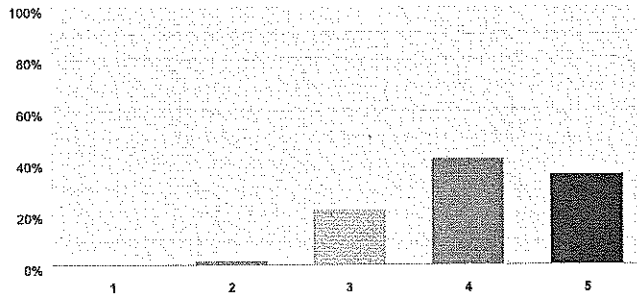

Answer Choices	Responses	
Visitor Experience-More Educational Interaction	0.00%	0
General- Expanded Parking	0.00%	0
General- Astrology	1.96%	1
General- Virtual Tour	3.92%	2
General- Expand where you can/ golf course	1.96%	1
Grounds- New Restrooms	1.96%	1
Good/No Change	7.84%	4
Other (please specify)	13.73%	7
Total Respondents: 51		

Q3

On a scale of 1-5, with 1 being dissatisfied and 5 being very satisfied, how would you rate your overall zoo experience?

Answered: 51 Skipped: 52