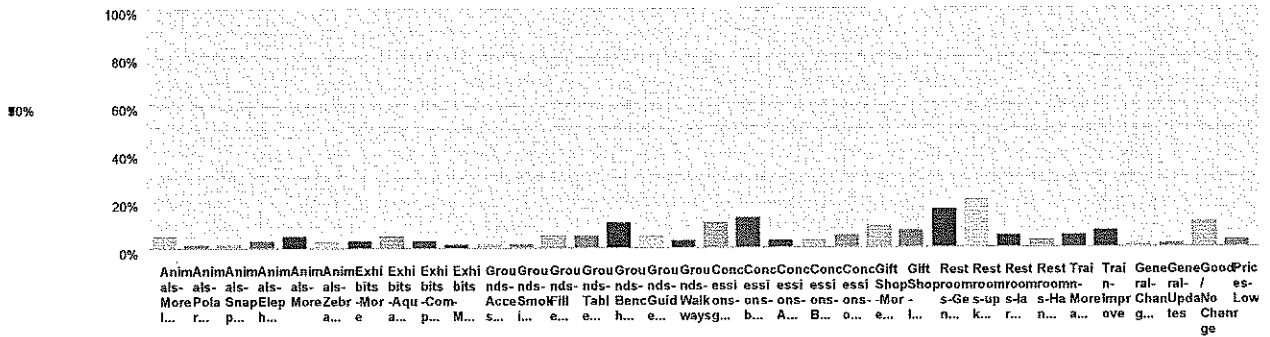

Penn State Behrend Communication Department Survey Final Copy

Question Summaries Data Trends Individual Responses

Share Tweet G+ share Share

103 responses

32 days (11/10/2016 - now)

1 view

Q1

What improvements or changes would you like to see with the facilities, like the gift shop, restrooms, concessions, walkways-benches?

Answered: 54 Skipped: 49

Answer Choices	Responses
Animals-More Interactive/feeding	5.56% 3
Animals-Polar Bear	1.85% 1
Animals- Snapping Turtles	1.85% 1
Animals-Elephants	3.70% 2
Animals-More	5.56% 3
Animals- Zebra-Relocated	3.70% 2
Exhibits-More	3.70% 2
Exhibits-Aquarium	5.56% 3
Exhibits-Computer Displays/ Monitors	3.70% 2
Exhibits- More Space/expansions	1.85% 1
Grounds-Accessibility	1.85% 1
Grounds-Smoking Areas	1.85% 1
Grounds-Fill empty spaces	5.56% 3
Grounds-Tables-more	5.56% 3
Grounds-Benches-more/updates	11.11% 6
Grounds- Guides through the Zoo	5.56% 3
Grounds- Walkways	3.70% 2
Concessions-general	11.11% 6
Concessions-better/more/healthy options	12.96% 7
Concessions- Allergy friendly options	3.70% 2
Concessions-Bear sales	3.70% 2
Concessions- open more	5.56% 3
Gift Shop-More options	9.26% 5
Gift Shop- larger	7.41% 4
Restrooms-General	16.67% 9
Restrooms-upkeep/maintenance	20.37% 11
Restrooms- larger/more	5.56% 3
Restrooms-Handicap/ family Accessibility	3.70% 2
Train- More animals	5.56% 3
Train- Improve	7.41% 4
Total Respondents: 54	
Comments (3)