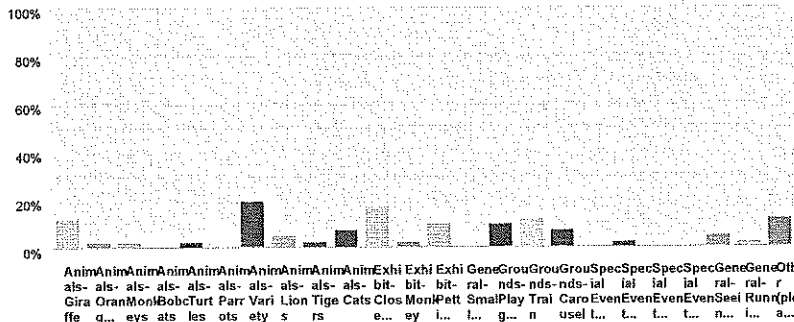

Very reasonable	Reasonable	Unreasonable	Total	Weighted Average
Regular admission price Comments (0)	34.67% 26	61.33% 46	4.00% 3	75	1.69
Prices for special events like ZooBoo Comments (0)	41.10% 30	50.68% 37	8.22% 6	73	1.67
Concession food prices Comments (2)	15.87% 10	63.49% 40	20.63% 13	63	2.05
Gift shop prices Comments (1)	14.04% 8	61.40% 35	24.56% 14	57	2.11
Parking Comments (0)	42.67% 32	52.00% 39	5.33% 4	75	1.63
Accessibility of zoo exhibits and facilities Comments (0)	47.62% 30	47.62% 30	4.76% 3	63	1.57
Cleanliness and maintenance of the zoo Comments (0)	37.29% 22	59.32% 35	3.39% 2	59	1.66

Q5

What do your kids like best about the zoo?

Answered: 41 Skipped: 62

Answer Choices	Responses
Animals- Giraffe	12.20% 5
Animals- Orangutans	2.44% 1
Animals- Monkeys	2.44% 1
Animals- Bobcats	0.00% 0
Animals- Turtles	2.44% 1
Animals- Parrots	0.00% 0
Animals- Variety	19.51% 8
Animals- Lions	4.88% 2
Animals- Tigers	2.44% 1
Animals- Cats	7.32% 3
Exhibit- Closeness to Animals	17.07% 7
Exhibit- Monkey	2.44% 1
Exhibit- Petting Zoo	9.76% 4
General- Small and Accessible	0.00% 0
Grounds- Playground	9.76% 4
Grounds- Train	12.20% 5
Grounds- Carousel	7.32% 3
Special Events- Zoo Boo	0.00% 0
Special Events- Trol	2.44% 1
Total Respondents: 41