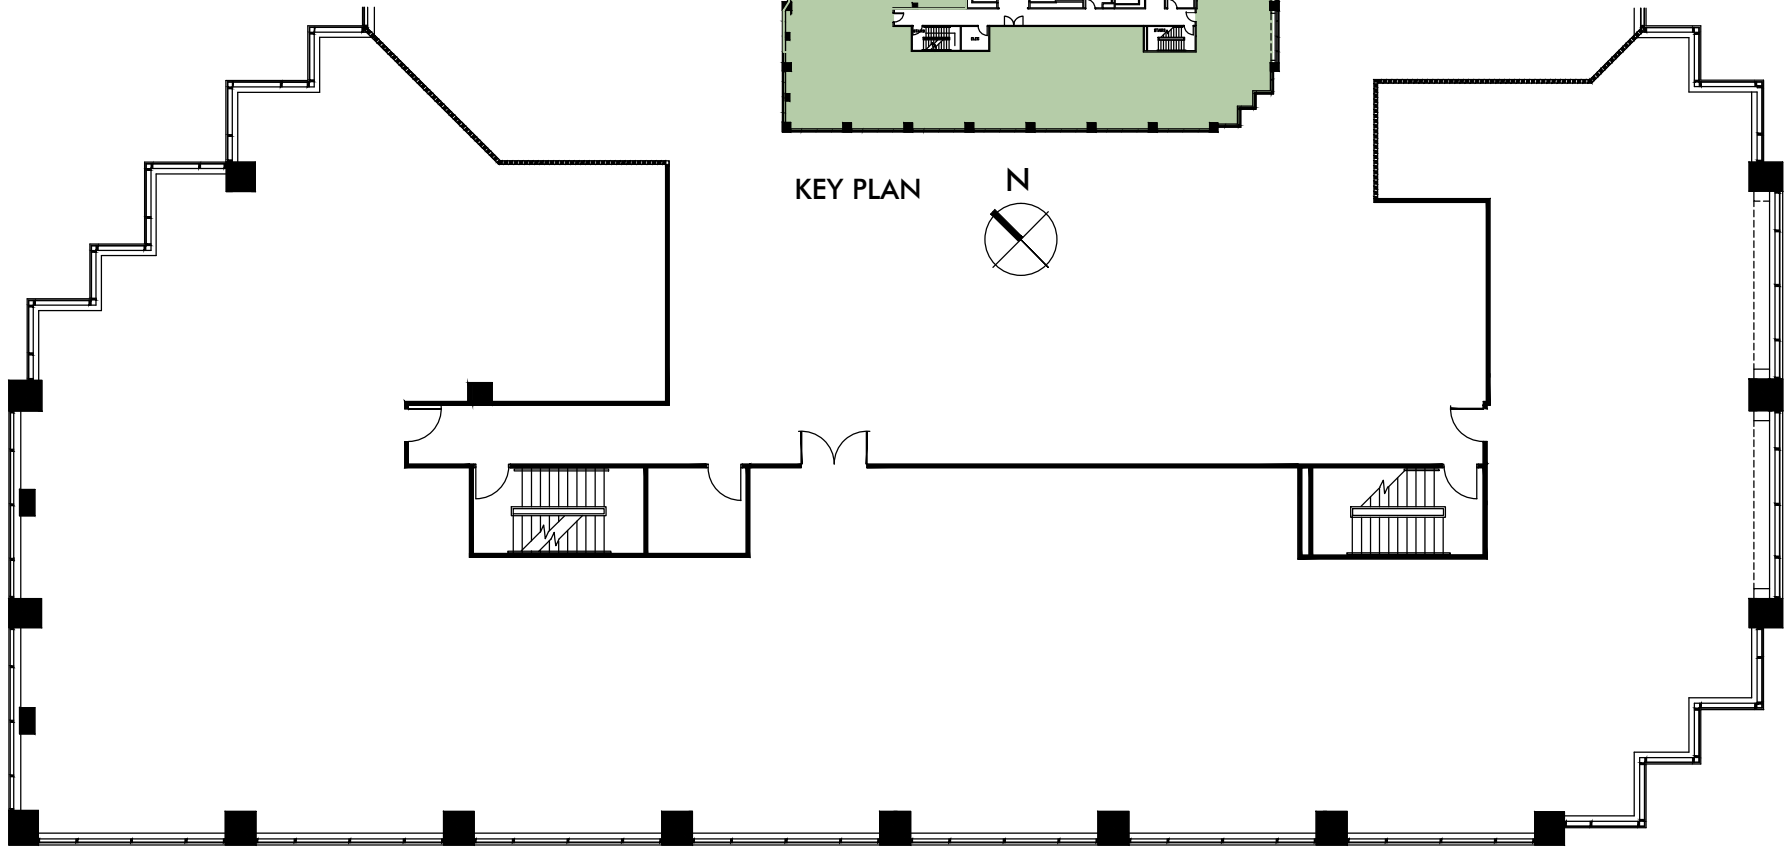

KEY PLAN

CBRE

FOR LEASING INFO CONTACT:

Celeste Fowden (214)979-6113

Jackie Marshall (214)979-6115

Ben Davis (214)979-6336

QUADRANT
INVESTMENT PROPERTIES

SAINT PAUL PLACE

750 NORTH SAINT PAUL STREET, DALLAS, TEXAS 75201

FLOOR: 13th
SUITE: 1300
DATE: 3.4.2016
RSF: 9,001

ENTOS
design