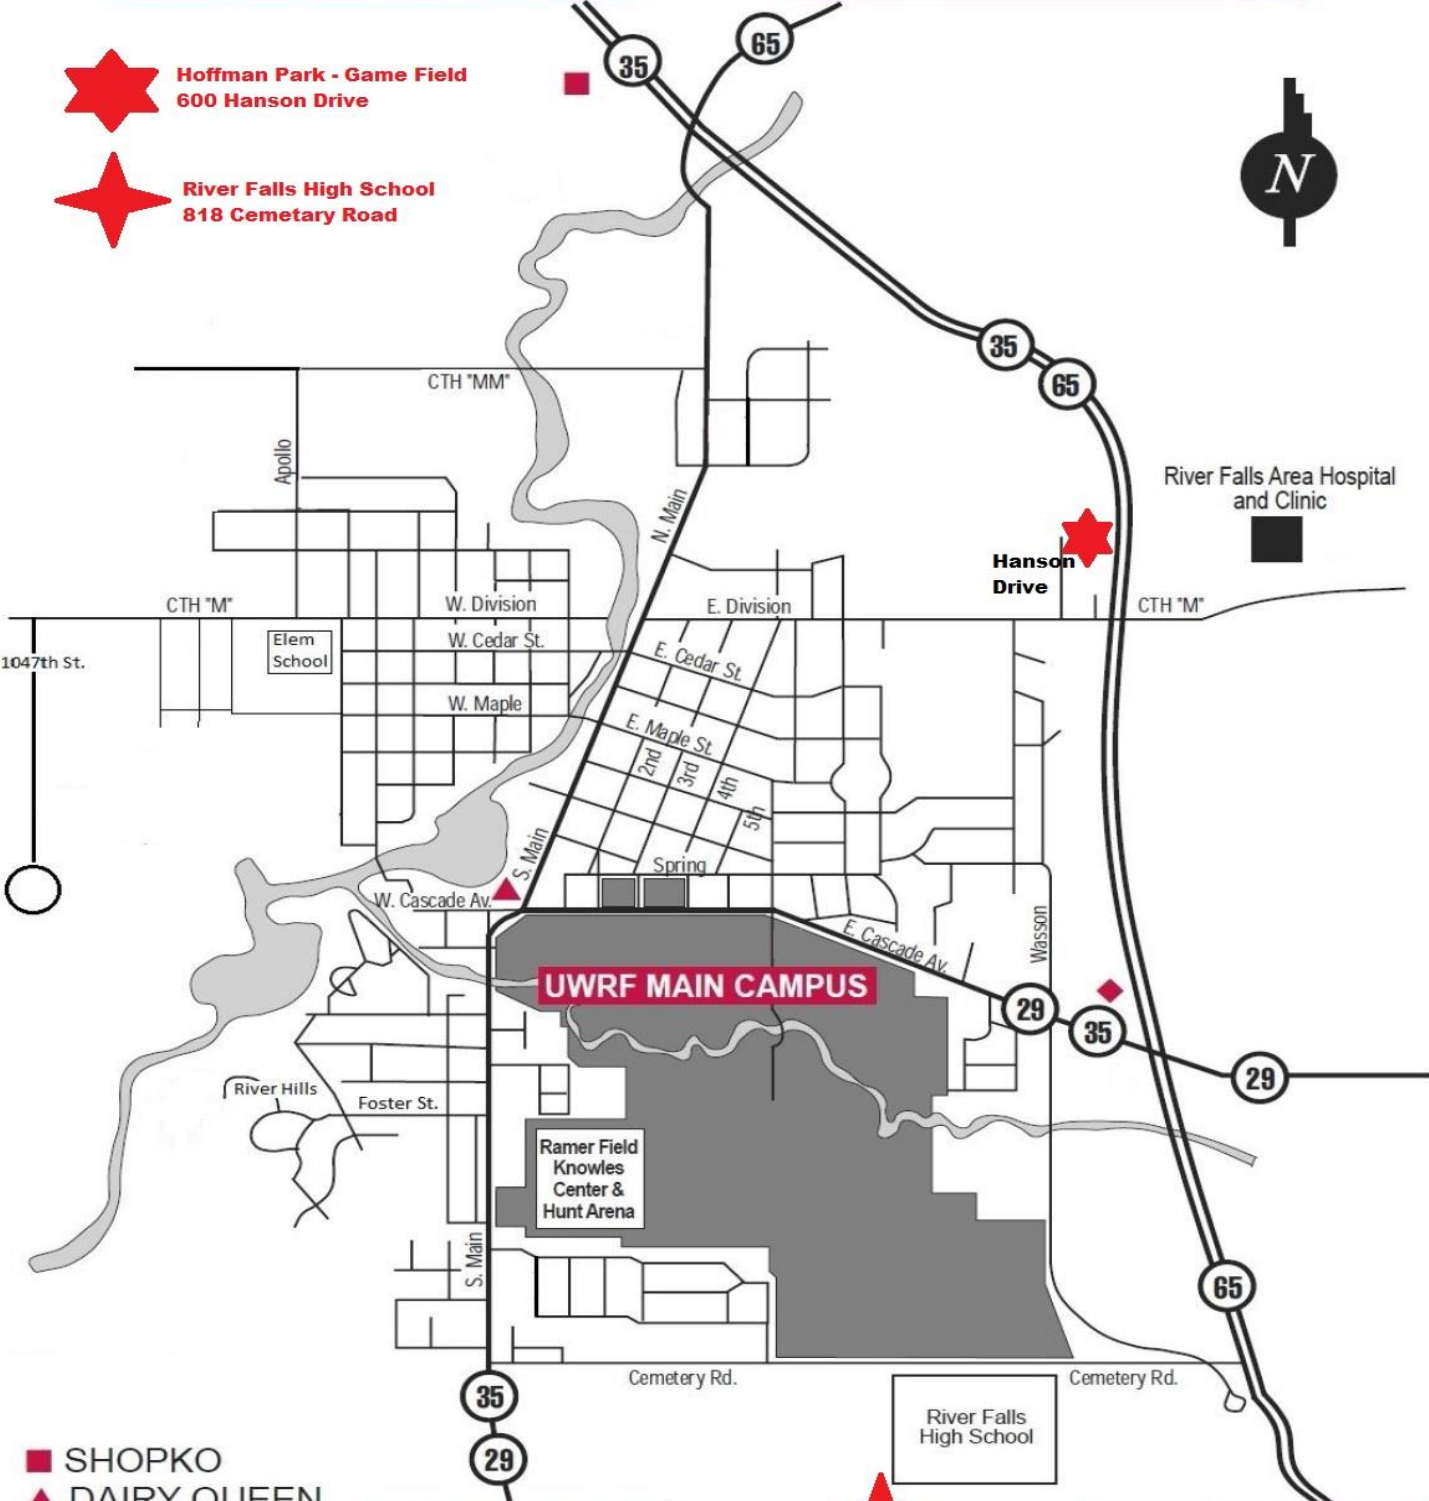

TO INTERSTATE 94 / HUDSON, WI

TO INTERSTATE 94 / ROBERTS, WI

Hoffman Park - Game Field
600 Hanson Drive

River Falls High School
818 Cemetary Road

UWRF MAIN CAMPUS

Ramer Field Knowles Center & Hunt Arena

River Falls High School

River Falls Area Hospital and Clinic

Elem School

1047th St.

- SHOPKO
- ▲ DAIRY QUEEN
- MOODY'S

TO PRESCOTT, WI

TO ELLSWORTH, WI