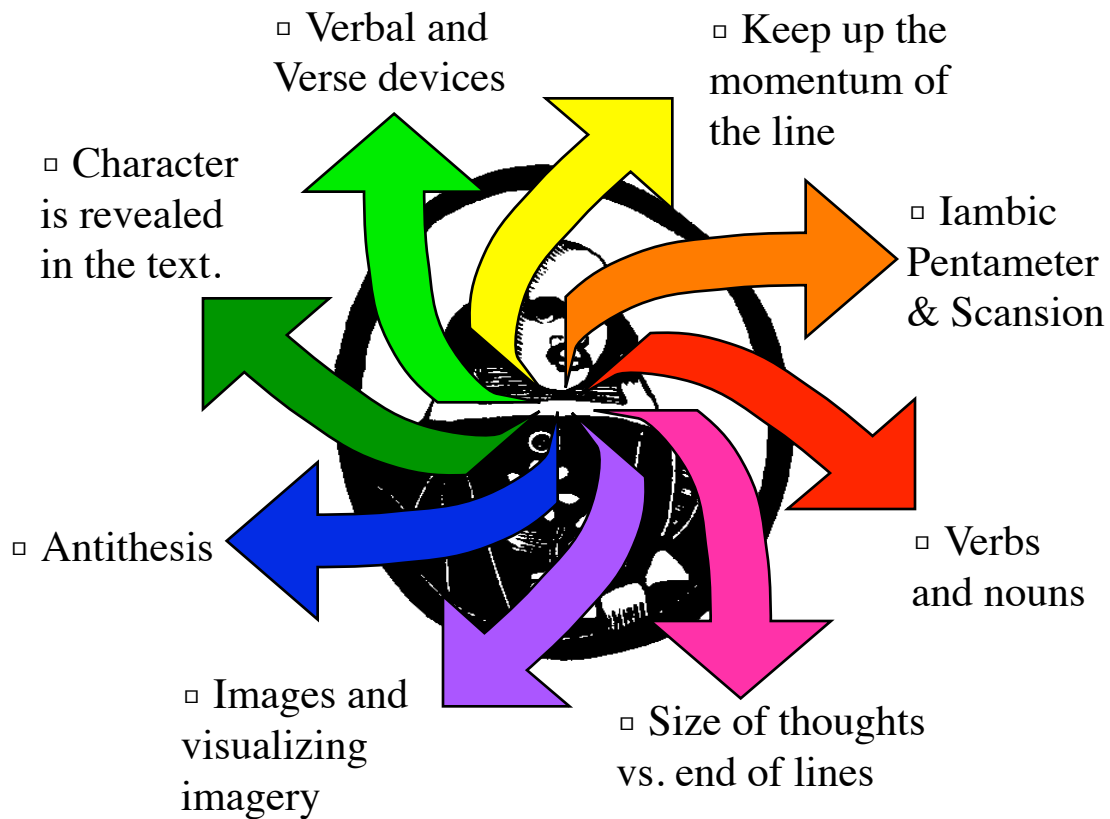

ACTING SHAKESPEARE

A CHECKLIST

This Shakespeare performance overview consists of elements and devices to remember and consider while preparing your performance. They are covered in the chapter.

ALWAYS KEEP IN MIND

Why does this specific character

- chose to say these specific words,
- in this specific order,
- at this specific moment,
- in this specific place,
- to these specific people?

AND AVOID SHAKESPEARELAND