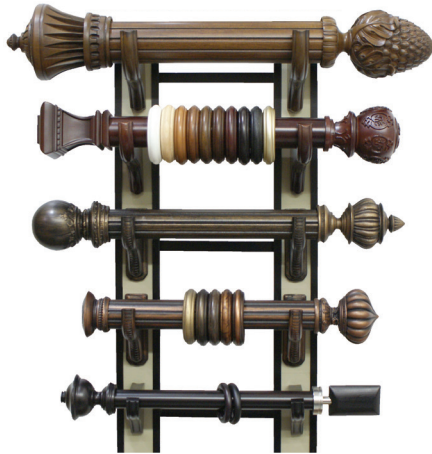

Wood Trends™

Display Kits

Dimensions: 36" x 38"

1902212 LADDER DISPLAY KIT—$155

Includes all display components.

ROD FINISH	FINIAL – LEFT	PART #	FINIAL – RIGHT	PART #
Hazelnut	3" Charleston	56802827	3" Oakleaf	50977827
Mahogany	2" Bristol	46810083	2" Lacey	46804083
Bronze	2" Victorian	21044897	2" Armada	21042897
Burnished Copper	2" Hastings	21045888	2" Kensington	21040888
Dark Chocolate	1½" Chaucer	36807825	1½" District	36812825

ROW	RING TYPE	FINISHES	PART #
2	2"	White, Unfinished, Estate Oak, Walnut, Hazelnut, Coffee, Mahogany, Dark Chocolate, Sandblasted Black, Satin Gold	5502EG025, 5502EG091, 5502EG820, 5502EG085, 5502EG827, 5502EG841, 5502EG083, 5502EG825, 5502EG800, 5502EG894
4	2"	Golden Heirloom, Bronze, Mocca, Tortoise, Burnished Copper	21012880, 21012897, 21012834, 21012119, 21012888
5	1½" Smooth	Dark Chocolate, Black	5602EG825, 5602EG059