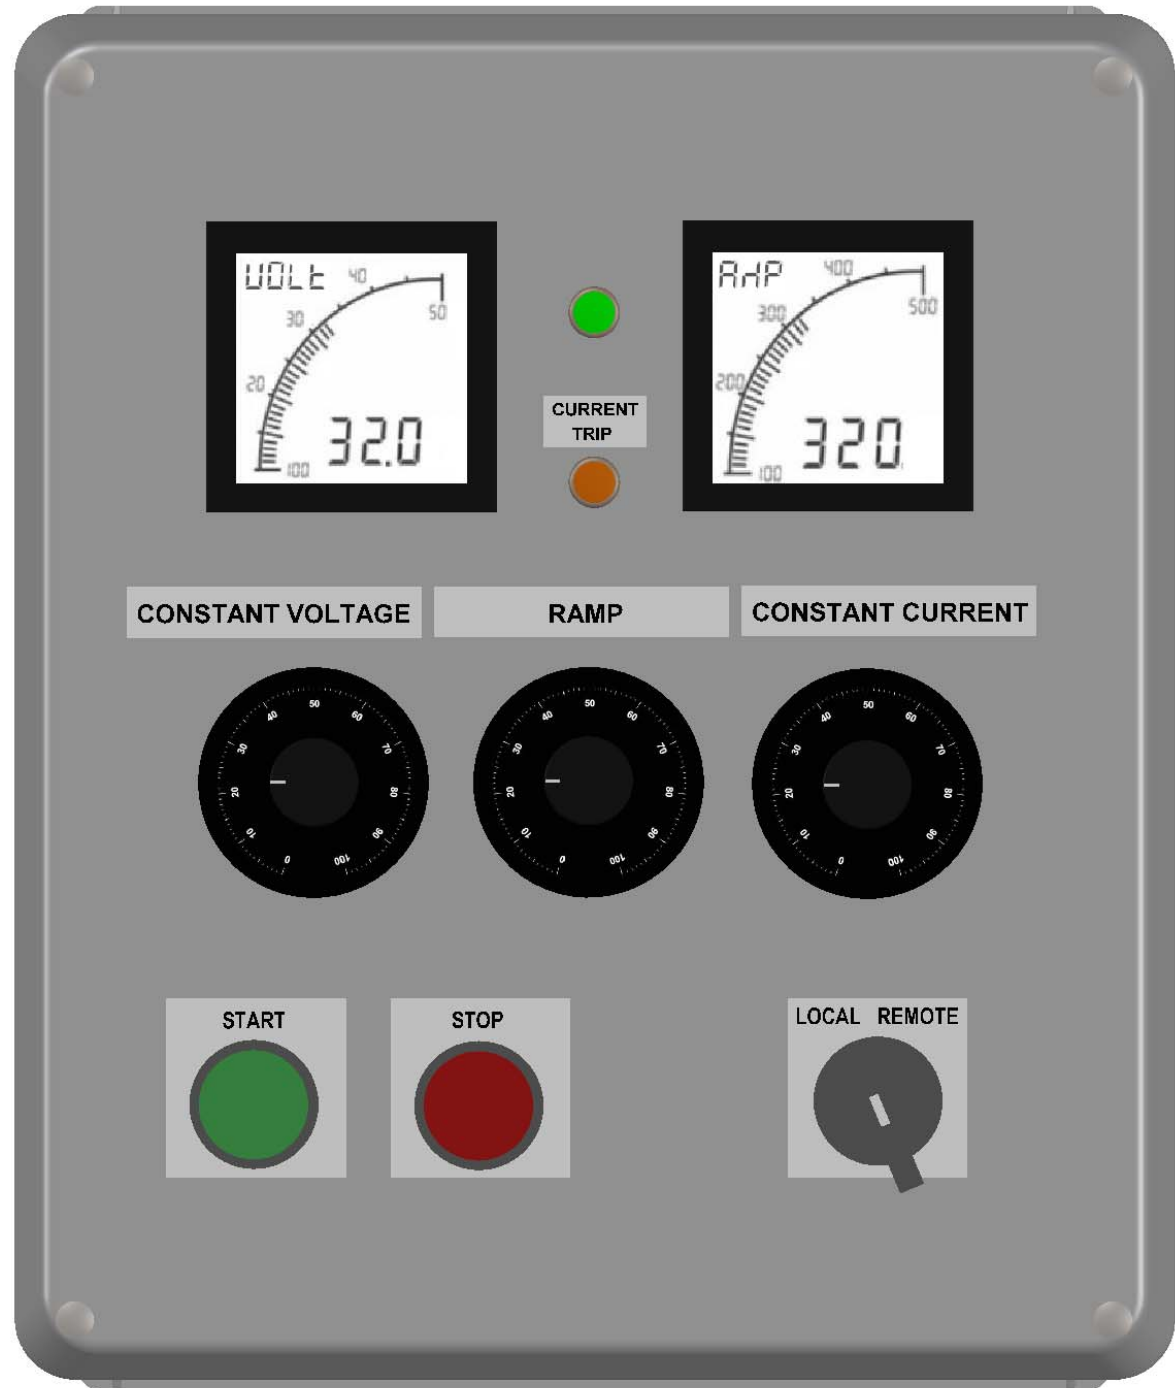

DIGITAL REMOTE WITH RAMP AND REMOTE PLC CONTROL

RIGHT

BACK

LEFT

TOP