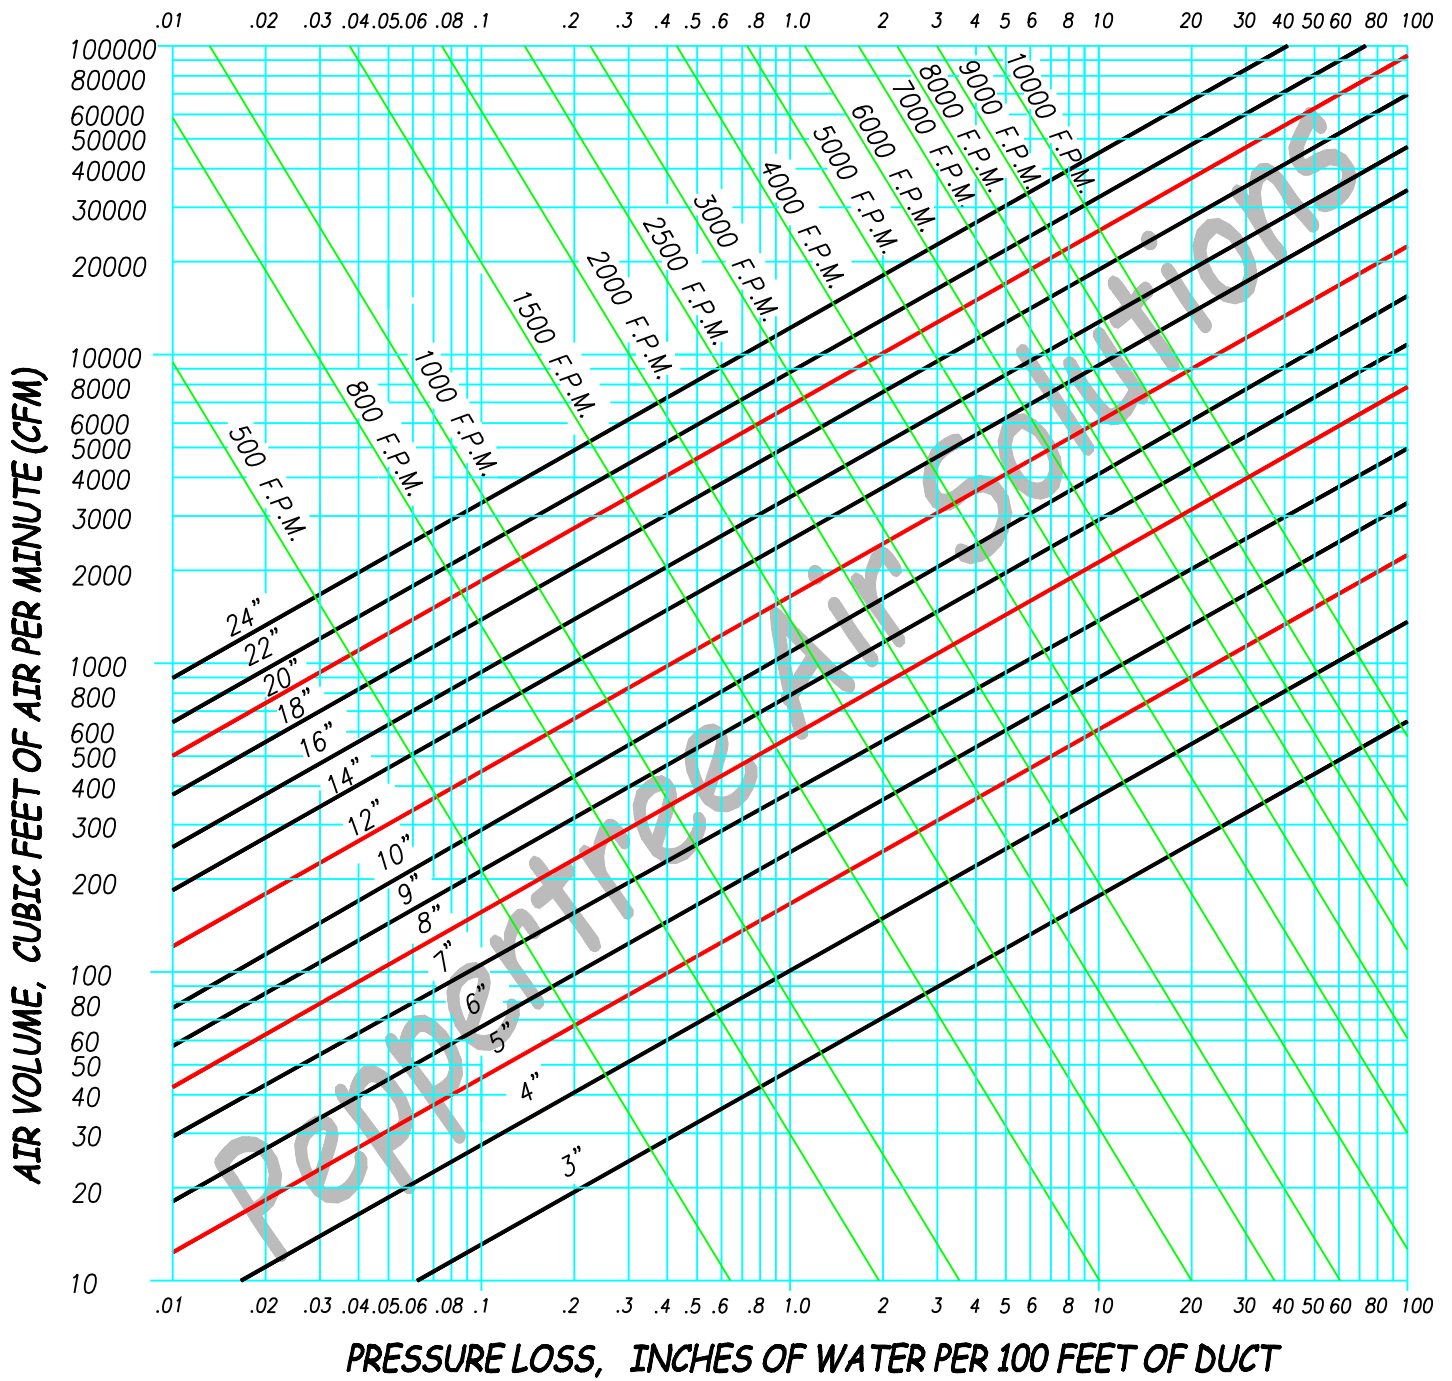

AIR FRICTION CHART FOR TRUFLEX ALUMINUM DUCT-TF

UNCOMPRESSED LENGTH, ROUGHNESS FACTOR = ROUGH

PEPPERTREE AIR

SOLUTIONS INC

AIR FRICTION CHART
TRUEFLEX
DUCT - TF