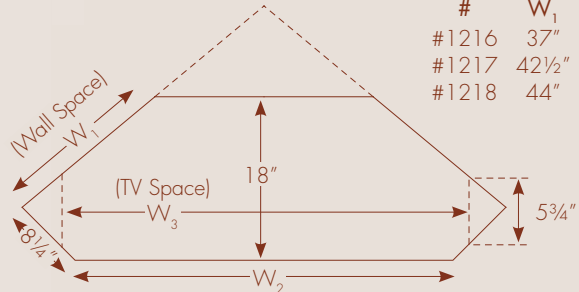

Measurements

#	W₁	W₂	W₃
#1216	37"	40⁵/₈"	46⁵/₈"
#1217	42¹/₂"	45⁵/₈"	51⁵/₈"
#1218	44"	50⁵/₈"	56⁵/₈"

#1216 Corner TV Stand 52¹/₂"W x 18"D x 29¹/₂"H

- Includes one door, three drawers, and two adjustable shelves

Also available:

#1217 Corner TV Stand 57¹/₂"W x 18"D x 29¹/₂"H

#1218 Corner TV Stand 62¹/₂"W x 18"D x 29¹/₂"H