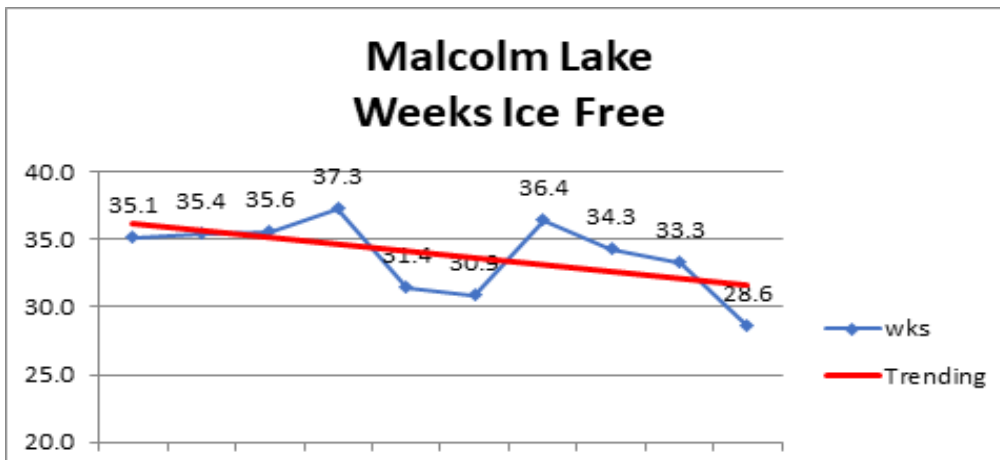

ICE IN AND OUT CHARTS - MALCOLM LAKE

Ice In and Out per calen Latitude, Longitude: (44.91273485800366, -76.89507007598877)

	Ice Out	Ice In	Days Free	Days of Ice	Weeks Free	Weeks of Ice	Total
2009	2009-04-11	2009-12-13	246	119	35.1	17	52
2010	2010-04-04	2010-12-08	248	112	35.4	16.7	52
2011	2011-04-13	2011-12-18	249	116	35.6	16.6	52
2012	2012-03-24	2012-12-10	261	104	37.3	14.9	52
2013	2013-04-19	2013-11-25	220	145	31.4	20.7	52
2014	2014-04-26	2014-11-28	216	149	30.9	21.3	52
2015	2015-04-18	2015-12-29	255	110	36.4	15.7	52
2016	2016-04-14	2016-12-10	240	125	34.3	17.9	52
2017	2017-04-20	2017-12-09	233	132	33.3	18.9	52
2018	2018-04-29	2018-11-15	200	165	28.6	23.6	52