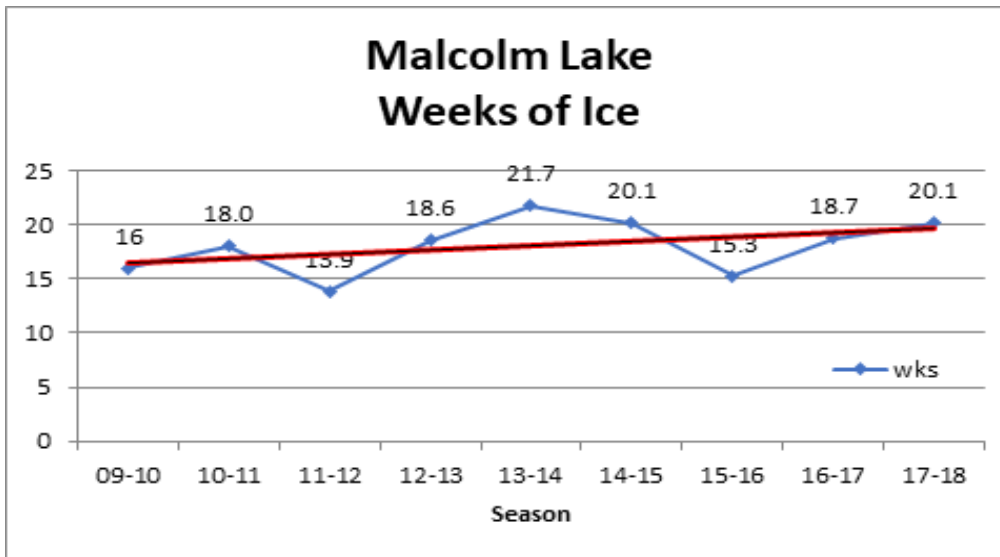

ICE IN AND OUT CHARTS - MALCOLM LAKE

Ice In and Out per calen Latitude, Longitude: (44.91273485800366, -76.89507007598877)

	Ice Out	Ice In	Days Free	Days of Ice	Weeks Free	Weeks of Ice	Total
2009	2009-04-11	2009-12-13	246	119	35.1	17	52
2010	2010-04-04	2010-12-08	248	112	35.4	16.7	52
2011	2011-04-13	2011-12-18	249	116	35.6	16.6	52
2012	2012-03-24	2012-12-10	261	104	37.3	14.9	52
2013	2013-04-19	2013-11-25	220	145	31.4	20.7	52
2014	2014-04-26	2014-11-28	216	149	30.9	21.3	52
2015	2015-04-18	2015-12-29	255	110	36.4	15.7	52
2016	2016-04-14	2016-12-10	240	125	34.3	17.9	52
2017	2017-04-20	2017-12-09	233	132	33.3	18.9	52
2018	2018-04-29	2018-11-15	200	165	28.6	23.6	52