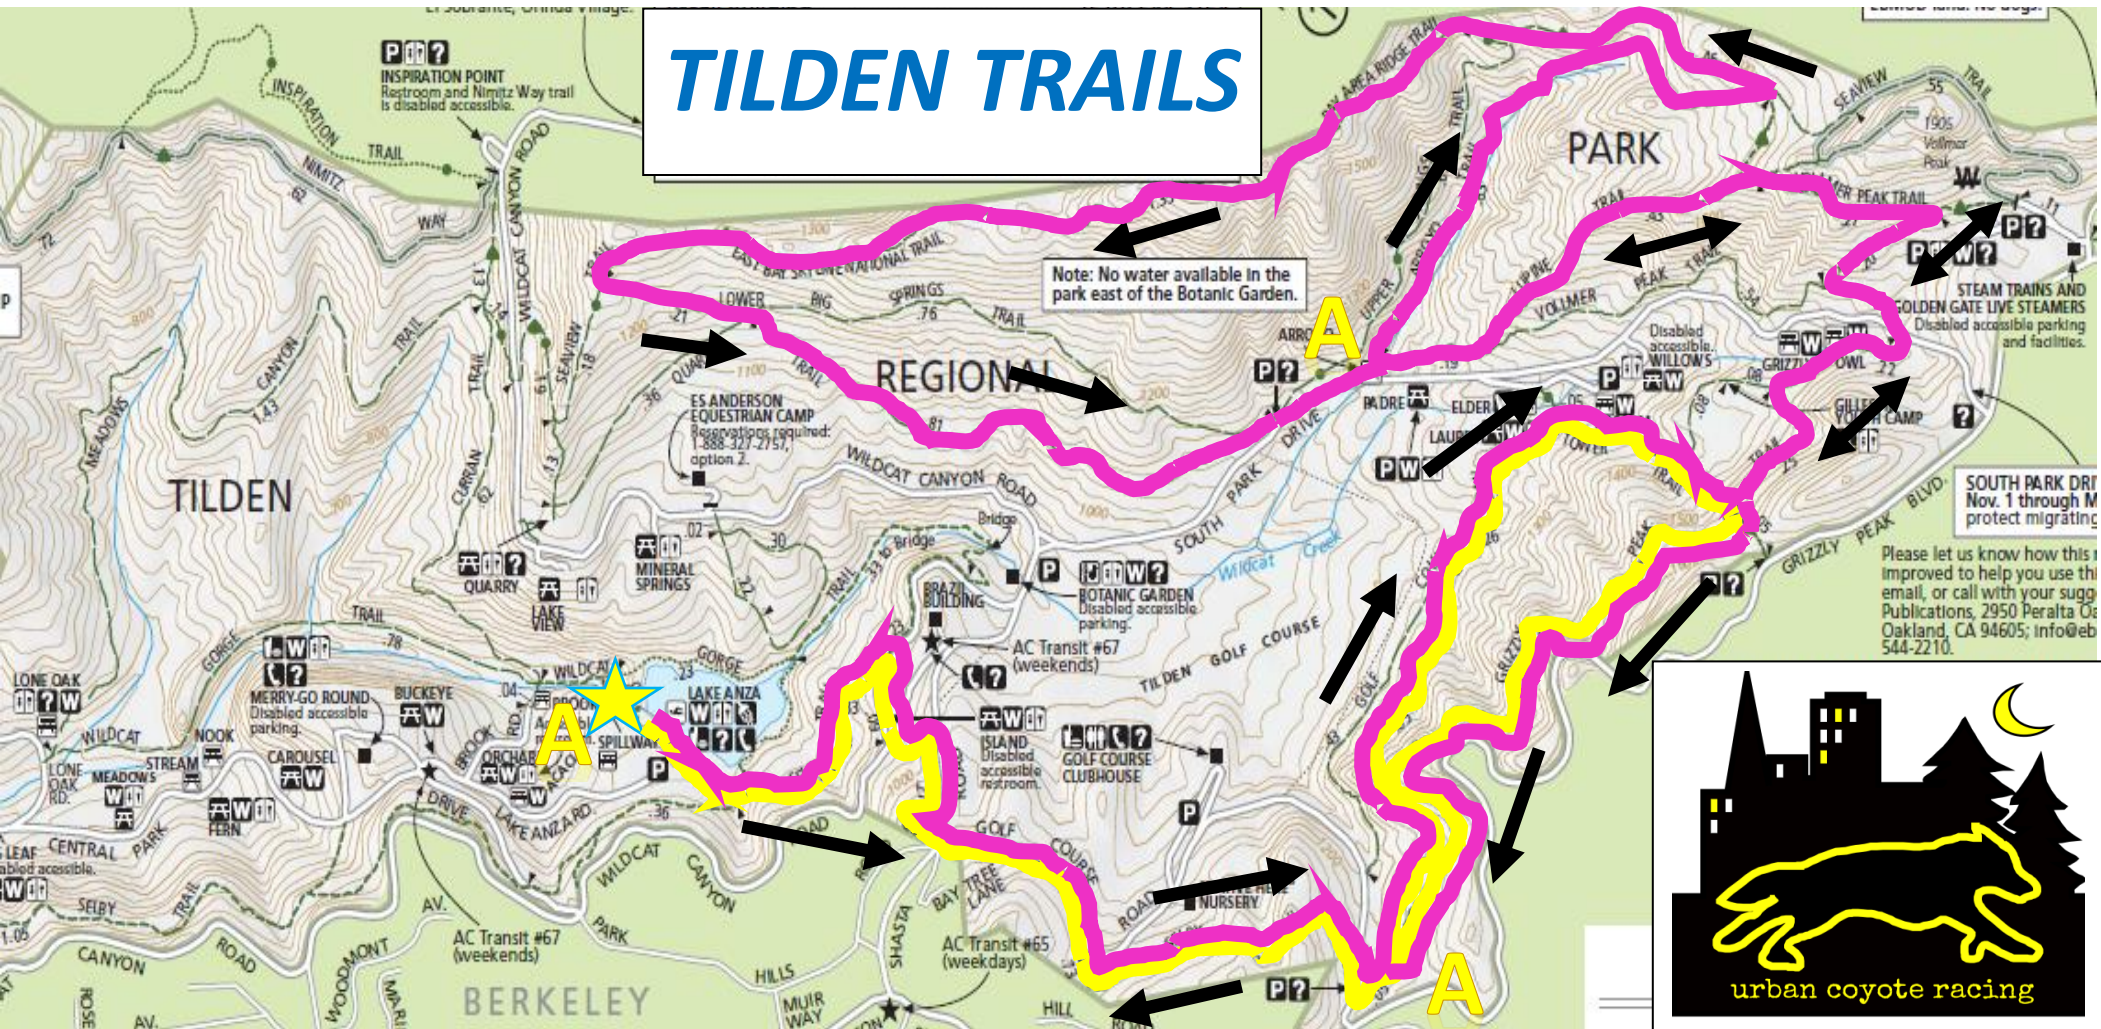

# TILDEN TRAILS

10K – <b>YELLOW</b> LOOP		Start/Finish
HALF MARATHON – <b>PINK</b> LOOP		Aid Station