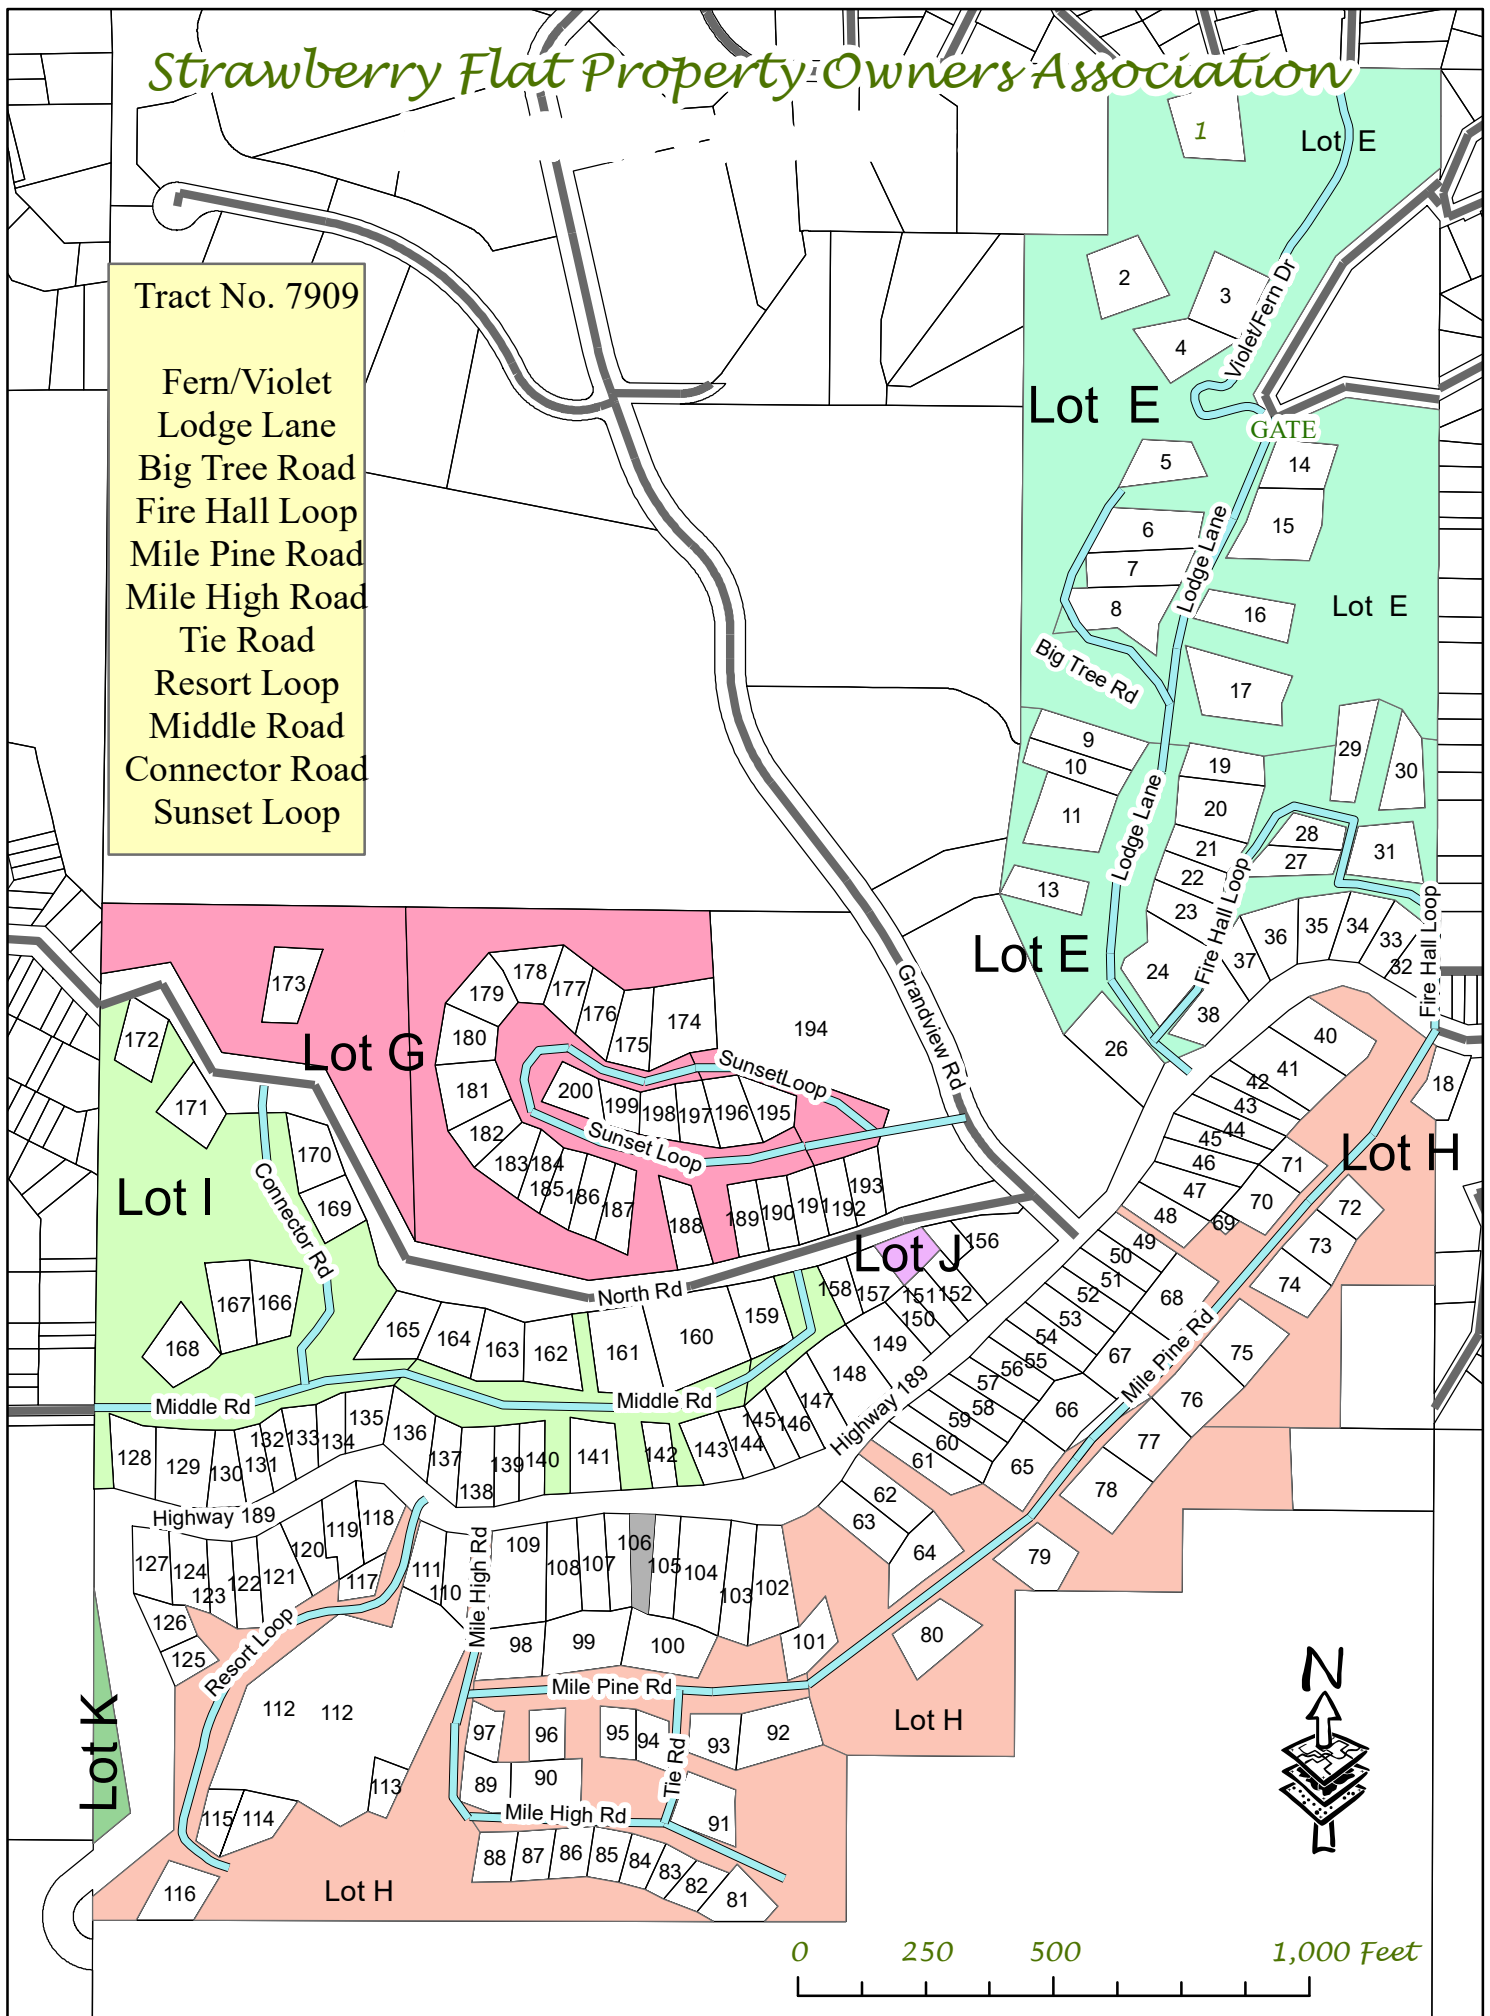

Strawberry Flat Property Owners Association

Tract No. 7909

- Fern/Violet Lodge Lane
- Big Tree Road
- Fire Hall Loop
- Mile Pine Road
- Mile High Road
- Tie Road
- Resort Loop
- Middle Road
- Connector Road
- Sunset Loop

0 250 500 1,000 Feet