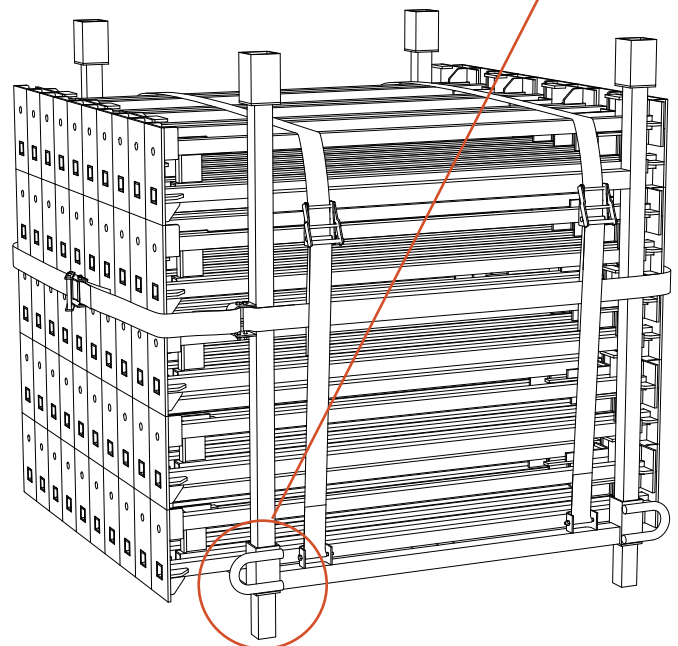

# PERIMETER 20

- High grade quality - ASTM A500 steel
- Galvanizing and paint options
- Branding colour and/or signage

**PATENT  
PENDING!**

- Incredibly easy installation - simply lift and lower into place

- Single attachment point - concrete anchor or cast in insert
- Panel guides on the post keep the panel secure
- Flexible panel for clamp, post, fly form
- 400-600 LF per hour install

# PERIMETER 20

Engineered lifting lugs

- Engineered crate
- Single crate for both panels and posts
- Crane liftable
- Stackable

Crate collapses for easy stacking and storage

**PATENT PENDING!**