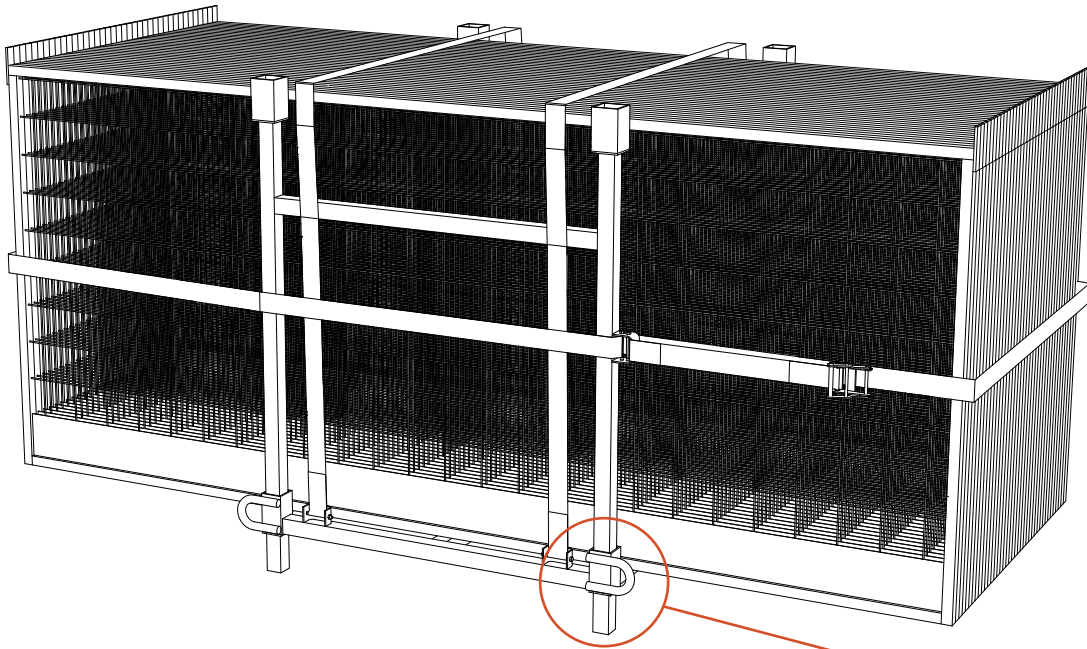

# INTRODUCING THE **HIGHLAND** **PERIMETER20** EDGE PROTECTION SYSTEM

- Slick, simple design
- Quick efficient install
- Rigid and secure
- Emulates traditional cattle guard with an engineered, modular, maintenance-free system
- Lowest cost of ownership

# PERIMETER 20

- High grade quality - ASTM A500 steel
- Galvanizing and paint options
- Branding colour and/or signage

**PATENT  
PENDING!**

- Incredibly easy installation - simply lift and lower into place

- Single attachment point - concrete anchor or cast in insert
- Panel guides on the post keep the panel secure
- Flexible panel for clamp, post, fly form
- 400-600 LF per hour install

# PERIMETER 20

Engineered lifting lugs

- Engineered crate
- Single crate for both panels and posts
- Crane liftable
- Stackable

Crate collapses for easy stacking and storage

**PATENT PENDING!**