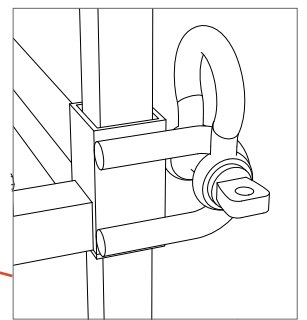

PERIMETER 20

Engineered lifting lugs

- Engineered crate
- Single crate for both panels and posts
- Crane liftable
- Stackable