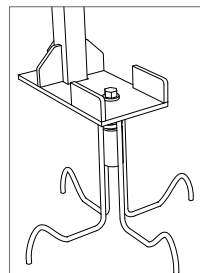

- Single attachment point - concrete anchor or cast in insert
- Panel guides on the post keep the panel secure
- Flexible panel for clamp, post, fly form
- 400-600 LF per hour install