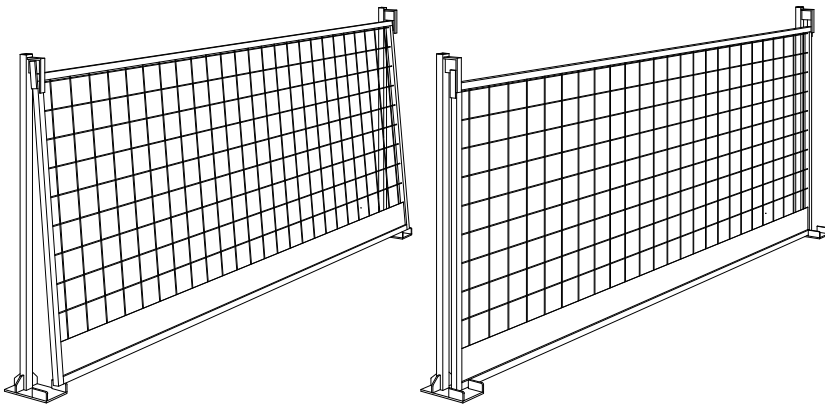

# INTRODUCING THE **HIGHLAND** **PERIMETER20** EDGE PROTECTION SYSTEM

- Slick, simple design
- Quick efficient install
- Rigid and secure
- Emulates traditional cattle guard with an engineered, modular, maintenance-free system
- Lowest cost of ownership

# PERIMETER 20

- High grade quality - ASTM A500 steel
- Galvanizing and paint options
- Branding colour and/or signage

**PATENT  
PENDING!**

- Incredibly easy installation - simply lift and lower into place

- Single attachment point - concrete anchor or cast in insert
- Panel guides on the post keep the panel secure
- Flexible panel for clamp, post, fly form
- 400-600 LF per hour install

# PERIMETER 20

Engineered lifting lugs

- Engineered crate
- Single crate for both panels and posts
- Crane liftable
- Stackable

Crate collapses for easy stacking and storage

**PATENT PENDING!**