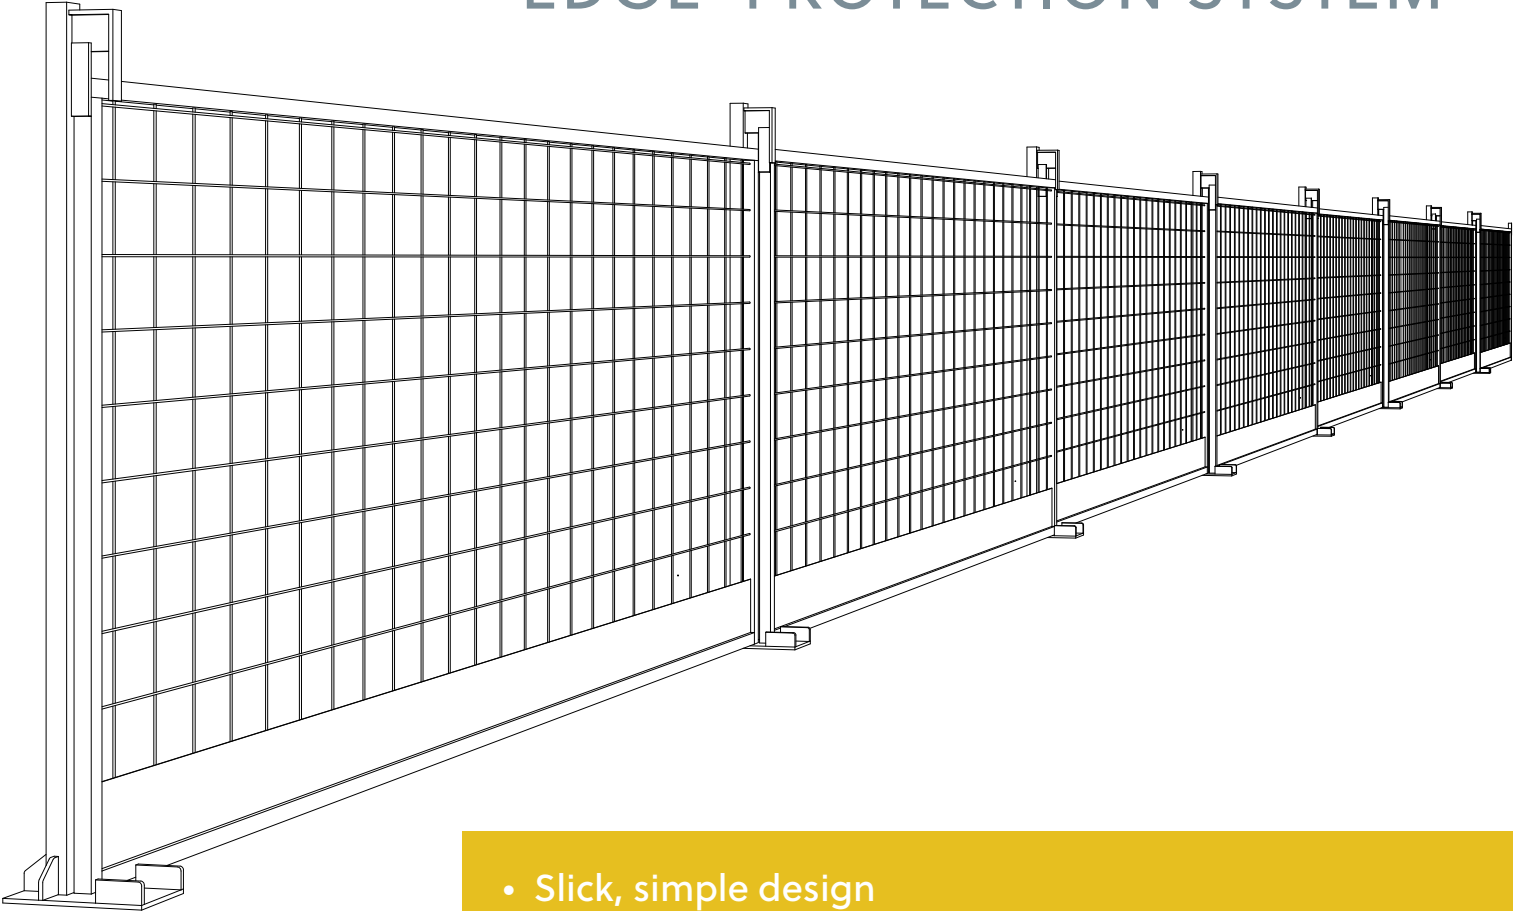

# INTRODUCING THE **HIGHLAND** **PERIMETER20** EDGE PROTECTION SYSTEM

- Slick, simple design
- Quick efficient install
- Rigid and secure
- Emulates traditional cattle guard with an engineered, modular, maintenance-free system
- Lowest cost of ownership

# PERIMETER 20

- High grade quality - ASTM A500 steel
- Galvanizing and paint options
- Branding colour and/or signage

**PATENT  
PENDING!**

- Incredibly easy installation - simply lift and lower into place

- Single attachment point - concrete anchor or cast in insert
- Panel guides on the post keep the panel secure
- Flexible panel for clamp, post, fly form
- 400-600 LF per hour install

# PERIMETER 20

Engineered lifting lugs

- Engineered crate
- Single crate for both panels and posts
- Crane liftable
- Stackable

Crate collapses for easy stacking and storage

**PATENT PENDING!**