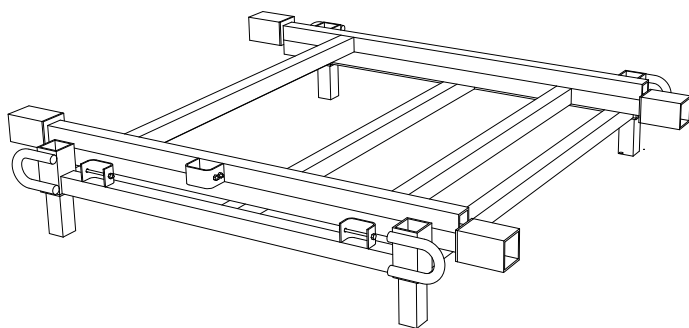

Crate collapses for easy stacking and storage

PATENT PENDING!