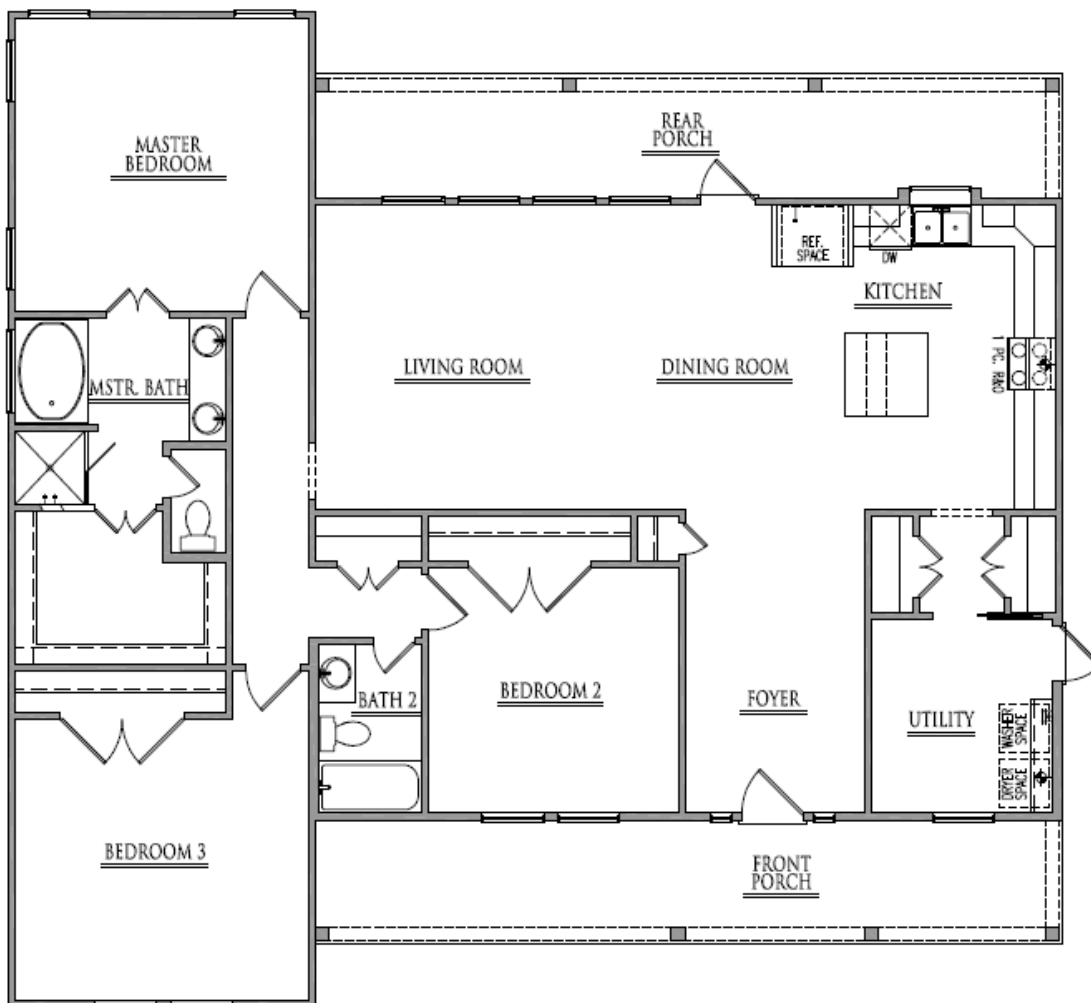

THE SUBLIME

3 BEDROOM/ 2 BATH
INDOOR LIVING 1797
OUTDOOR LIVING 434
TOTAL LIVING 2131