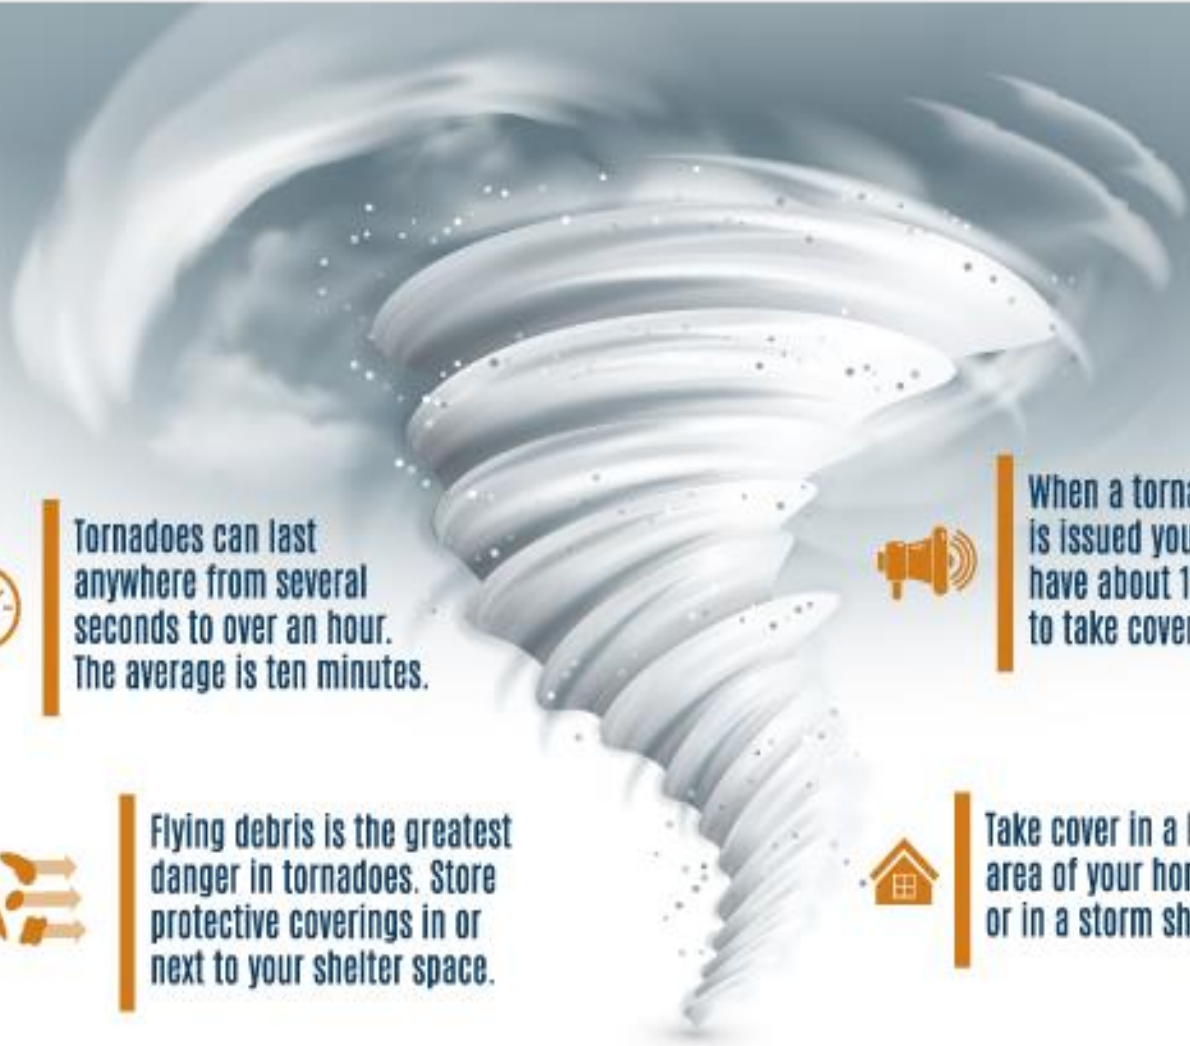

# Tornado Facts

Tornadoes can develop quickly, so it's important for you and your family to know exactly what to do before and during a tornado.

Tornadoes can last anywhere from several seconds to over an hour. The average is ten minutes.

When a tornado warning is issued you typically have about 15 minutes to take cover.

Flying debris is the greatest danger in tornadoes. Store protective coverings in or next to your shelter space.

Take cover in a lowest area of your home or in a storm shelter.