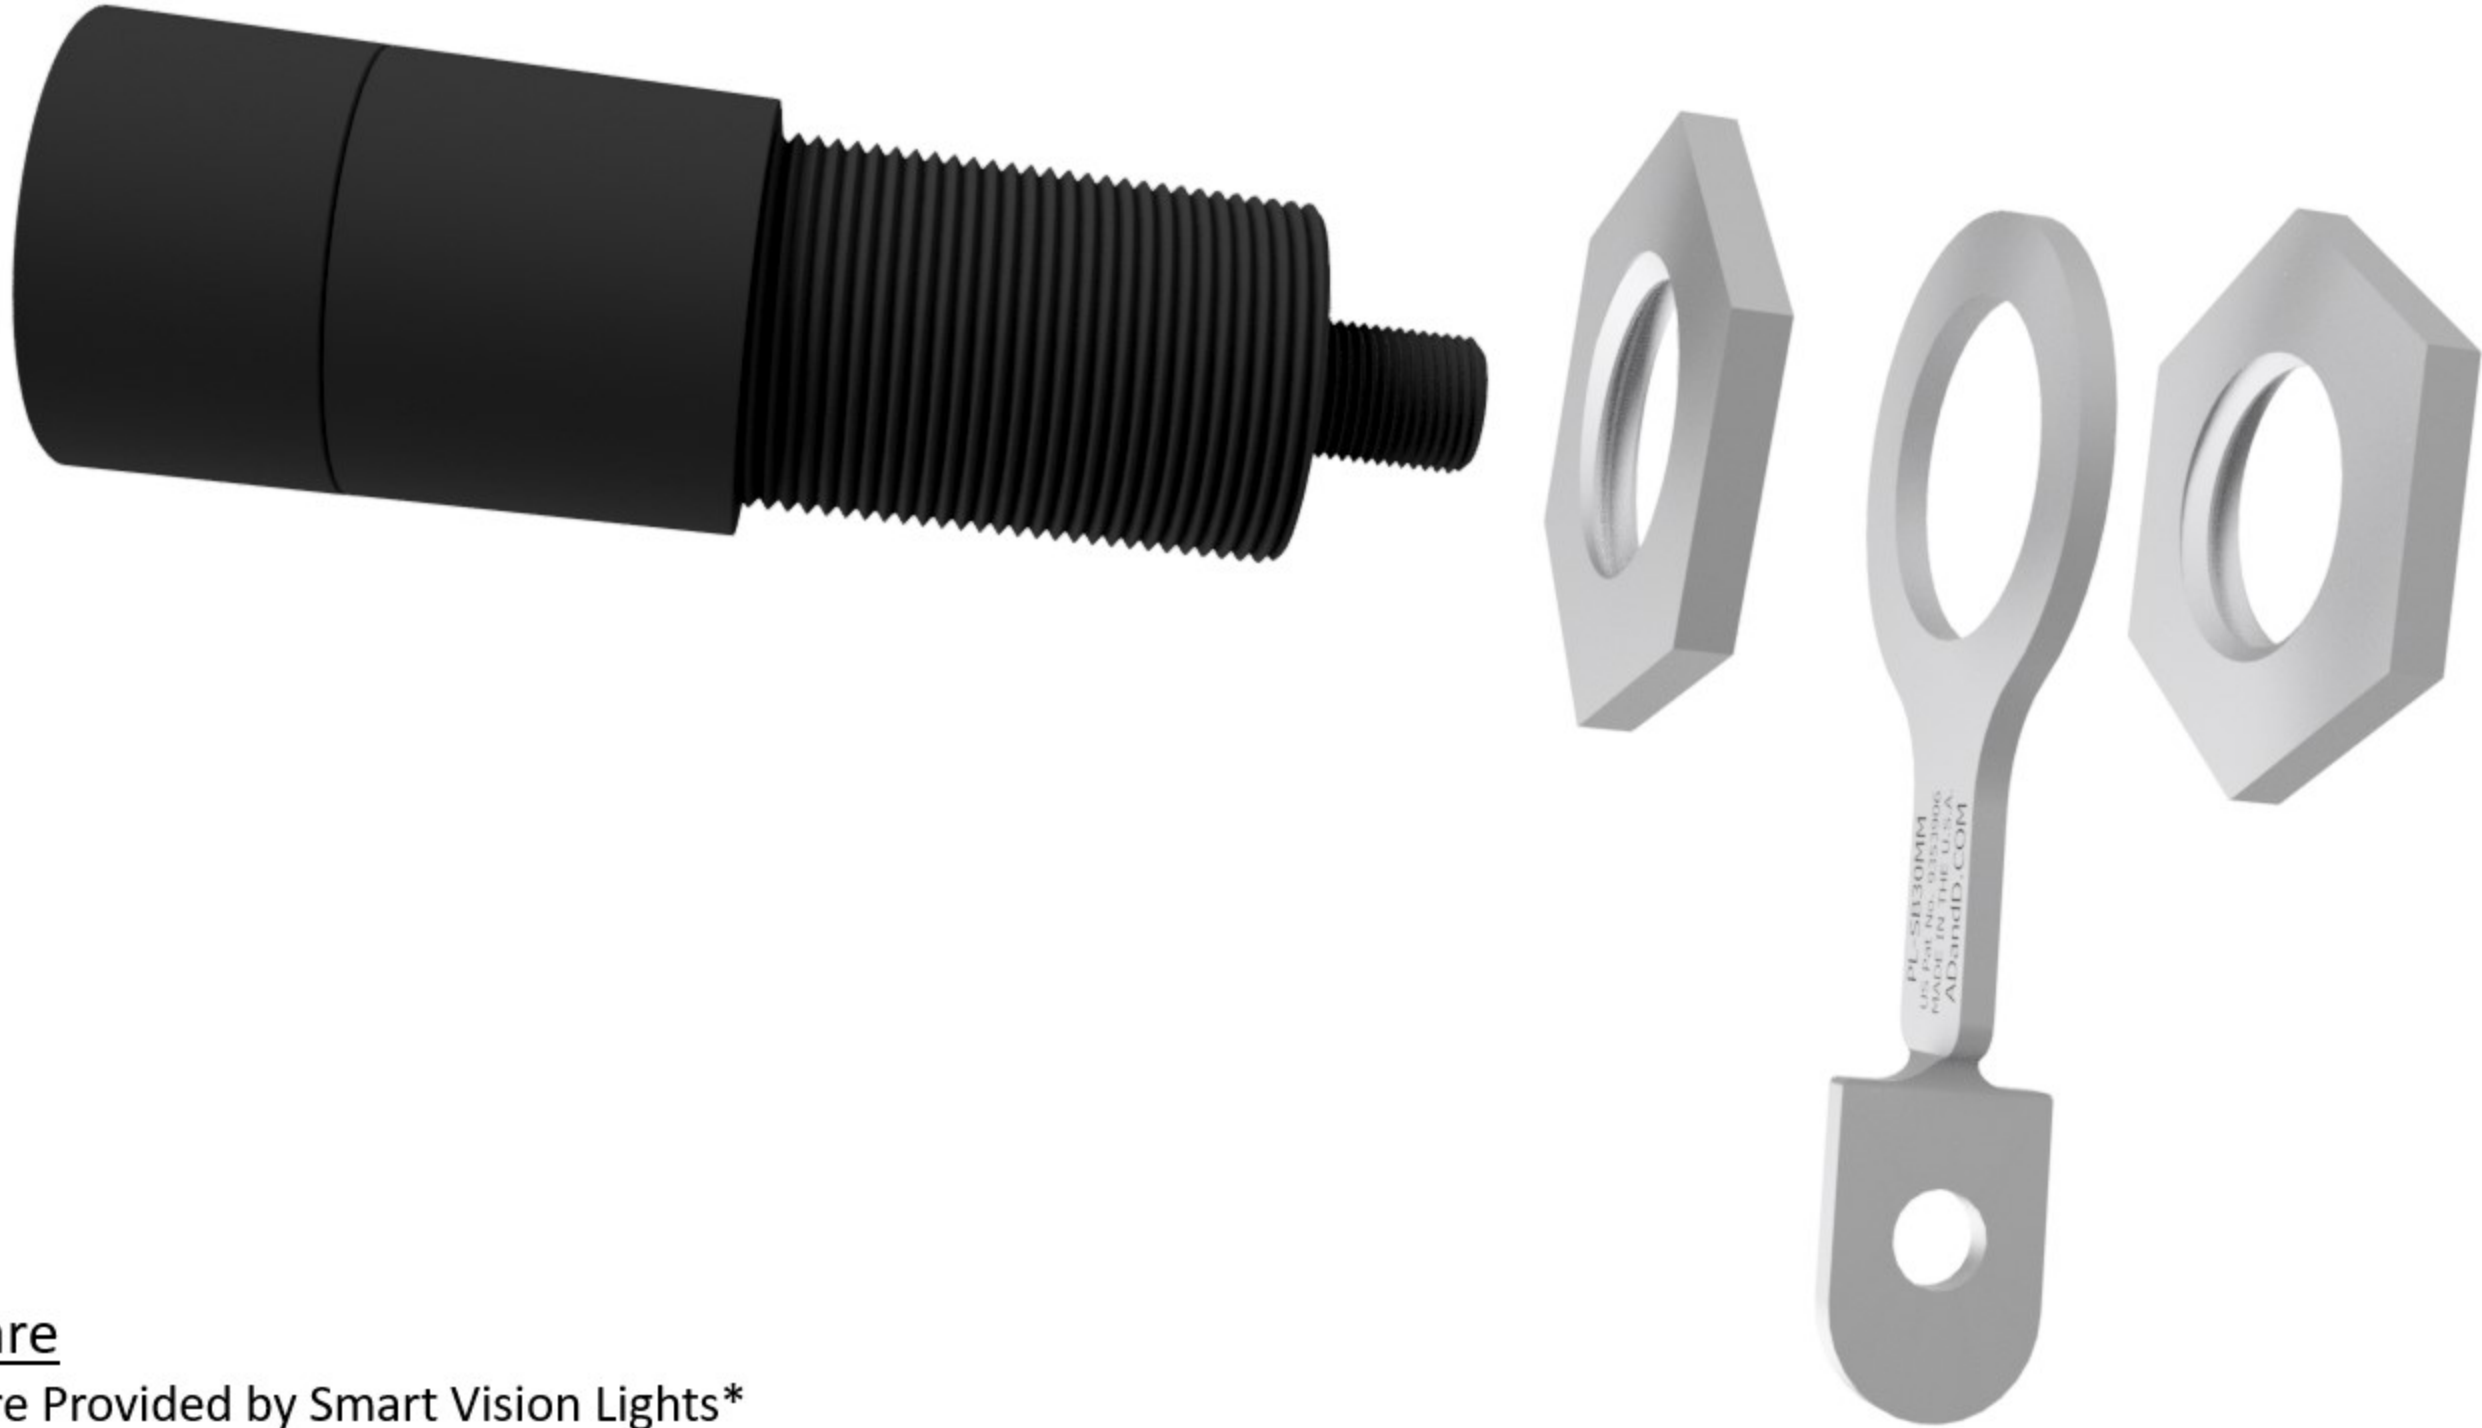

ADandD Pop-Link #PL-SB30MM

Mounting for Smart Vision Light #SX30 Series

Included Hardware

Mounting Hardware Provided by Smart Vision Lights