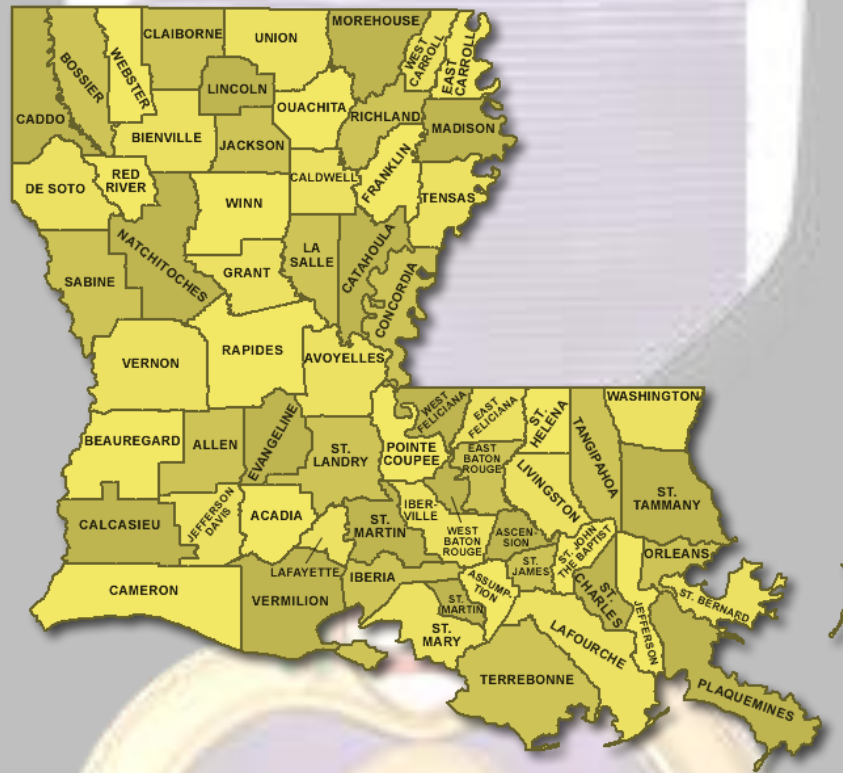

LOUISIANA PURPLE HEART ENTITIES

PURPLE HEART TRAIL ROUTES

- ⑤ I-20, from I-49 to I-220.
- ④ Highway 171 from Lake Charles to Shreveport.
- ④ Jones Creek Road in East Baton Rouge.
- ④ Purple Heart Bridge over the Red River in Alexandria.