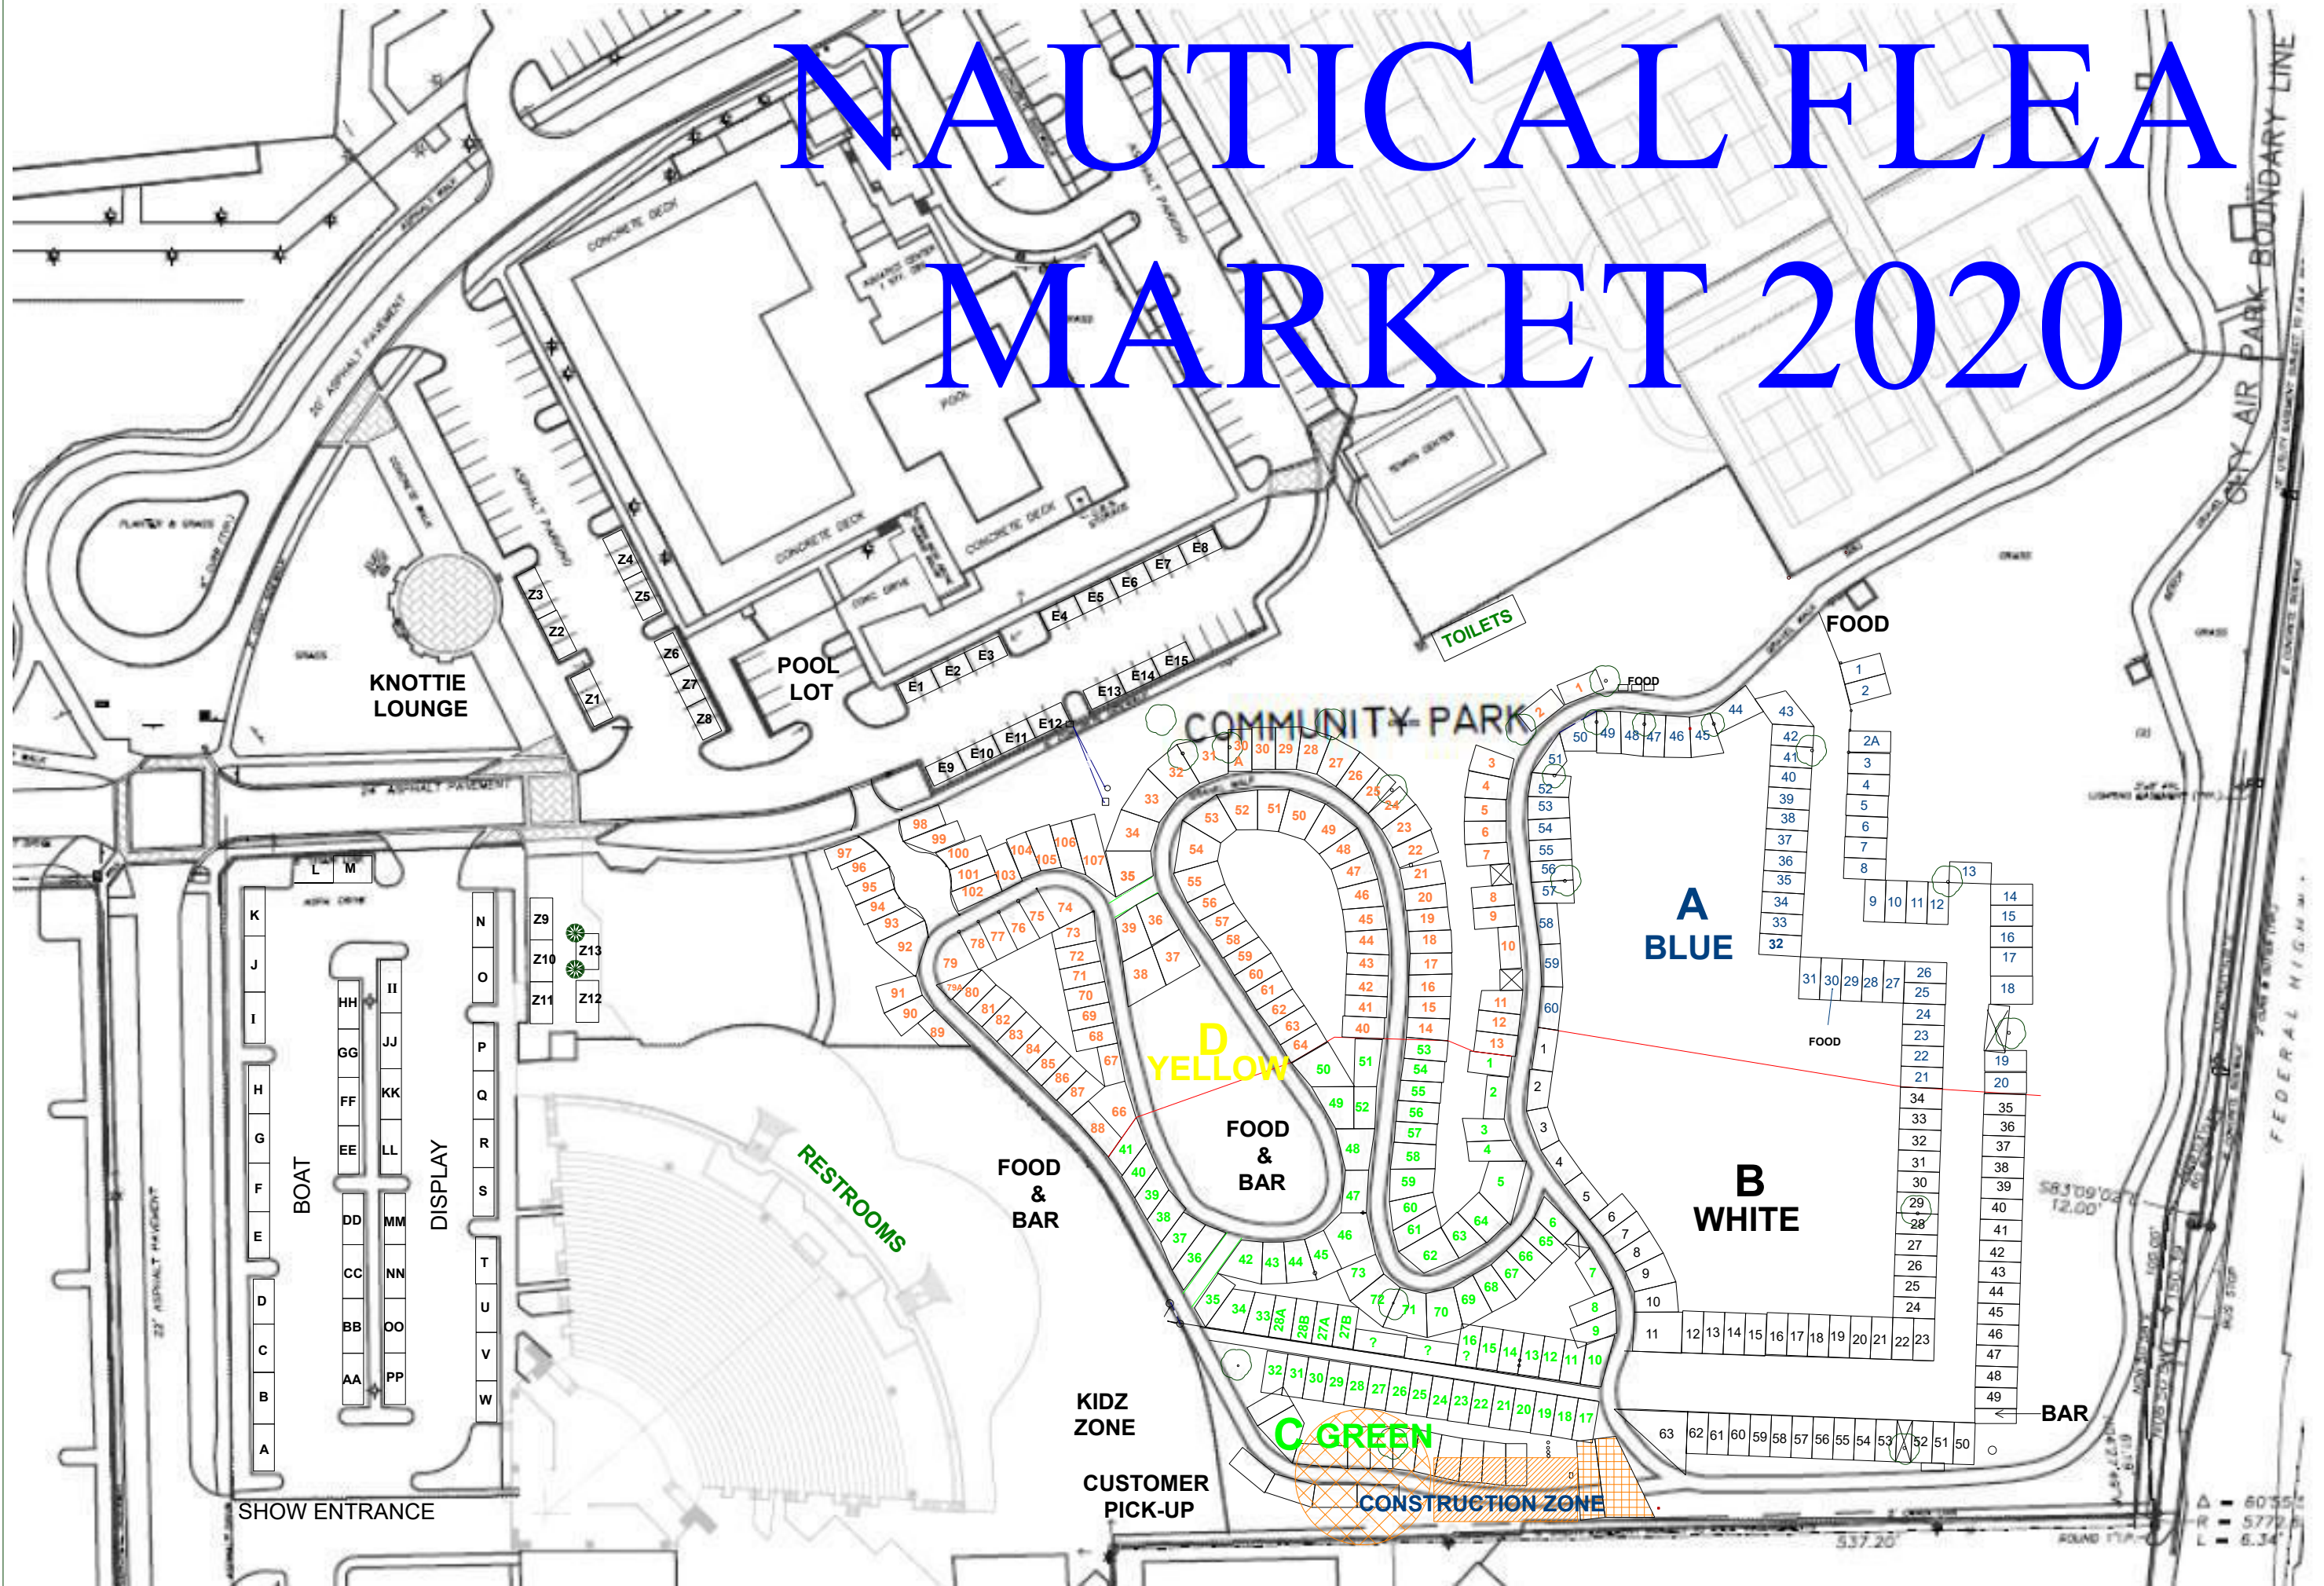

NAUTICAL FLEA MARKET 2020

Δ - 60'55"
R - 5772'
L - 6.34'