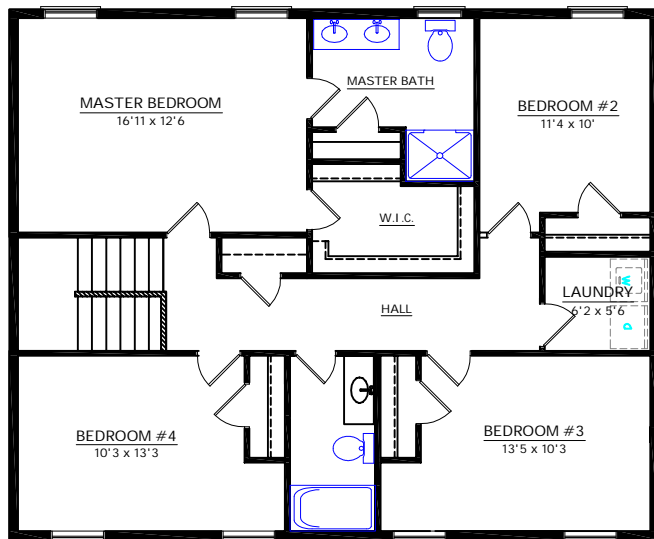

# Birch

"Building our Legacy,  
One Home at a Time!"

1,931 Square Feet  
4 bedroom  
2 1/2 bath  
Open Floor Plan  
Multiple Plan Options

[buildalegacypa.com](http://buildalegacypa.com)

This sheet is for illustrative purposes only and not part of a legal contract. Plans are subject to modification. Room measurements are approximate. Individual unit elevations are based on the entire building and will vary. Optional items indicated are available at additional cost. Refrigerator, washer and dryer are not included. Illustration is an artist's conception and may vary in precise detail. (3/10/2016)