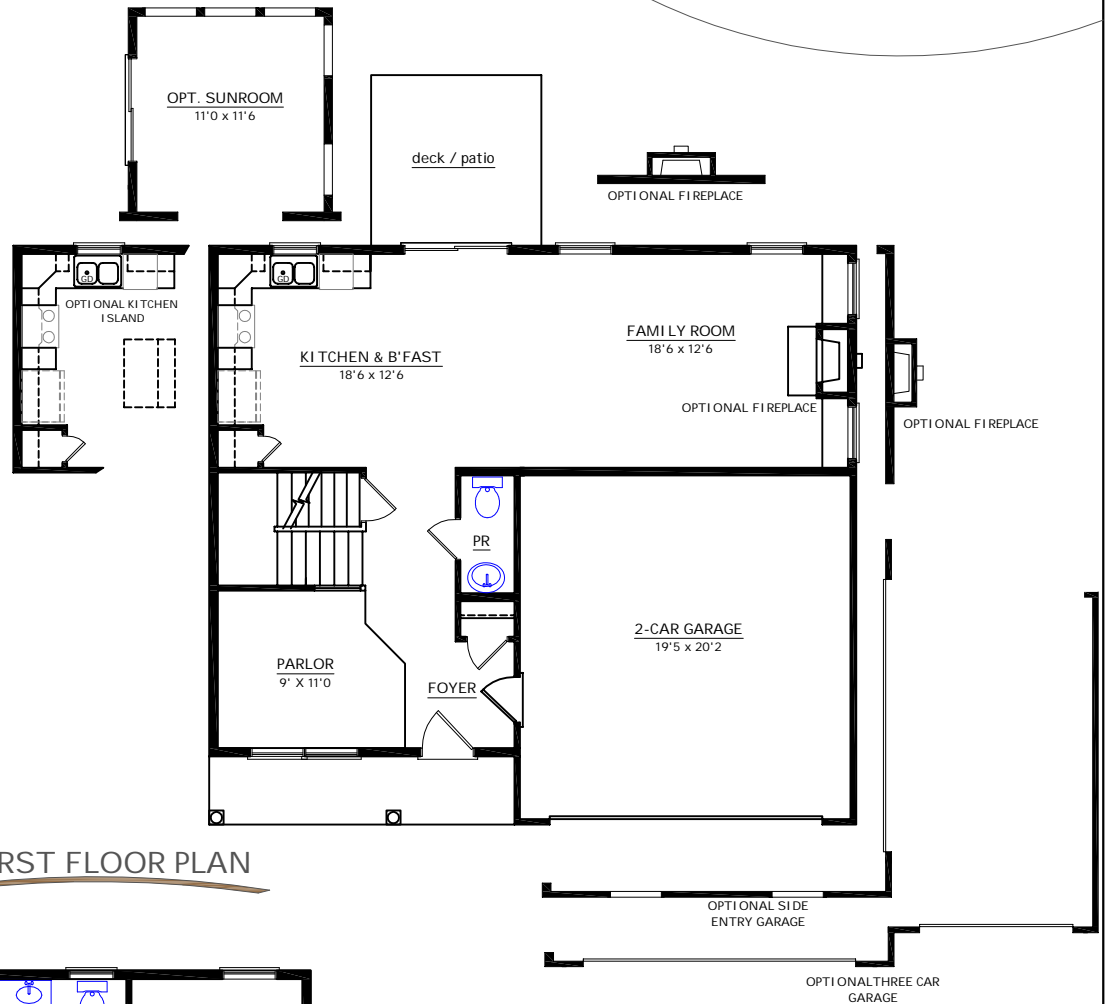

# Birch

"Building our Legacy,  
One Home at a Time!"

1,931 Square Feet  
4 bedroom  
2 1/2 bath  
Open Floor Plan  
Multiple Plan Options

[buildalegacypa.com](http://buildalegacypa.com)

This sheet is for illustrative purposes only and not part of a legal contract. Plans are subject to modification. Room measurements are approximate. Individual unit elevations are based on the entire building and will vary. Optional items indicated are available at additional cost. Refrigerator, washer and dryer are not included. Illustration is an artist's conception and may vary in precise detail. (3/10/2016)