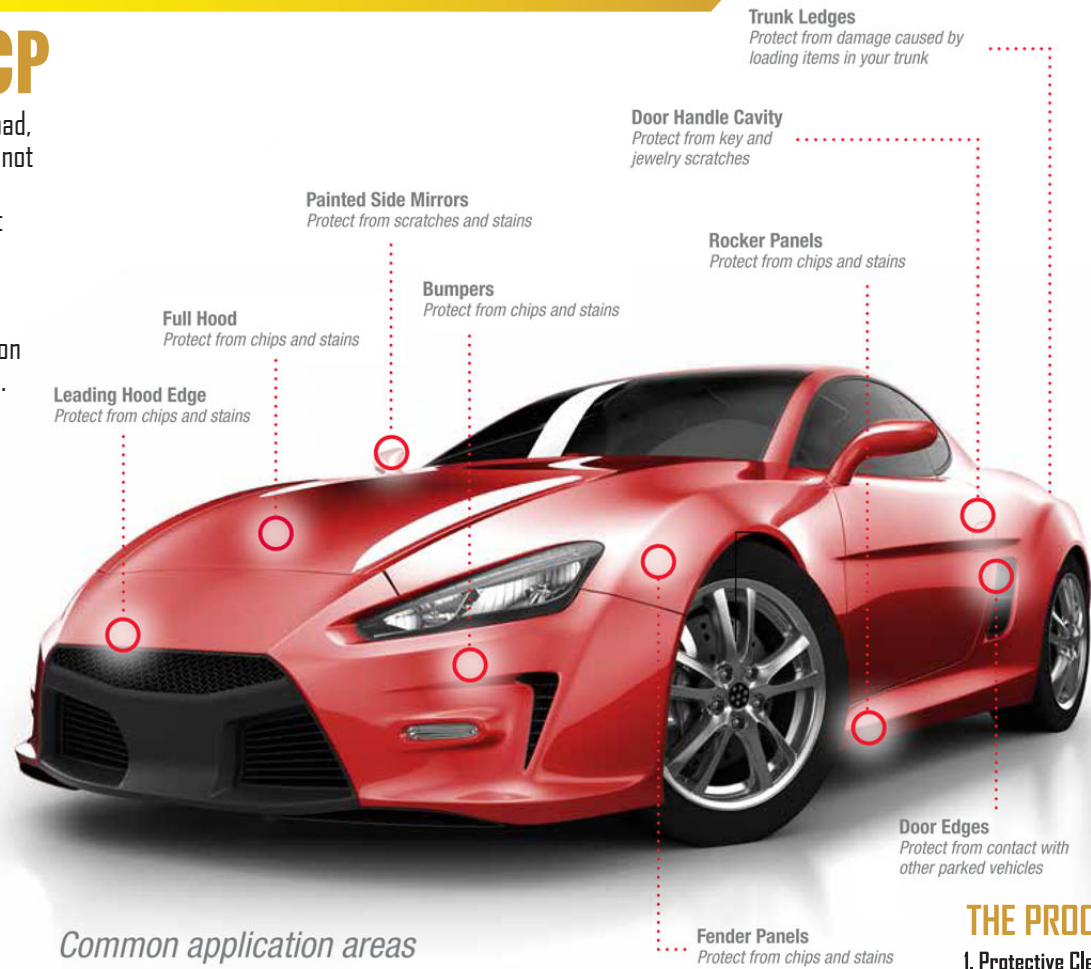

THE ELEMENTS ARE AGAINST YOU

PROTECT YOUR INVESTMENT. PROSHIELD by ACP is a clear urethane film that has been specifically developed to cover the vulnerable, high impact painted surfaces of your vehicle that are subjected to damaging road debris. The leading edge painted surfaces of your vehicle become virtually invincible to the elements.

AN INVISIBLE CUSTOM SHIELD

PROSHIELD by ACP

Your vehicle's finish is put to the test by the road, parking garage, weather, & everyday use. Why not keep it looking great as long as you can?

ACP PROSHIELD is simply the ultimate in paint protection. An exceptionally tough, ultra-clear urethane film, this advanced paint protection technology blends in almost invisibly with your vehicle's finish. Yet it offers unrivaled protection from almost anything the world can throw at it.

Common application areas

Clearly Superior Protection.

It's peace of mind for paint. Anywhere your vehicle is exposed to damaging elements - that's the ideal place to install ACP PROSHIELD.

- Installed using 3M patterns customized to your vehicle for a perfect fit
- Industry leading scratch & stain resistance along with exceptional clarity
- Self healing technology helps keep your film looking newer longer.

THE PROCESS

1. Protective Clear Coat
2. Thermoplastic Urethane
3. Acrylic Adhesive

PROSHIELD paint protection films are transparent & nearly invisible. Under certain light conditions you may find a barely perceptible fine line along the hood where the protection begins. This is only indication that PROSHIELD is protecting your vehicle. Each vehicle has unique digitized model-specific film patterns to provide optimum protection for your car, truck, or sport utility vehicle.