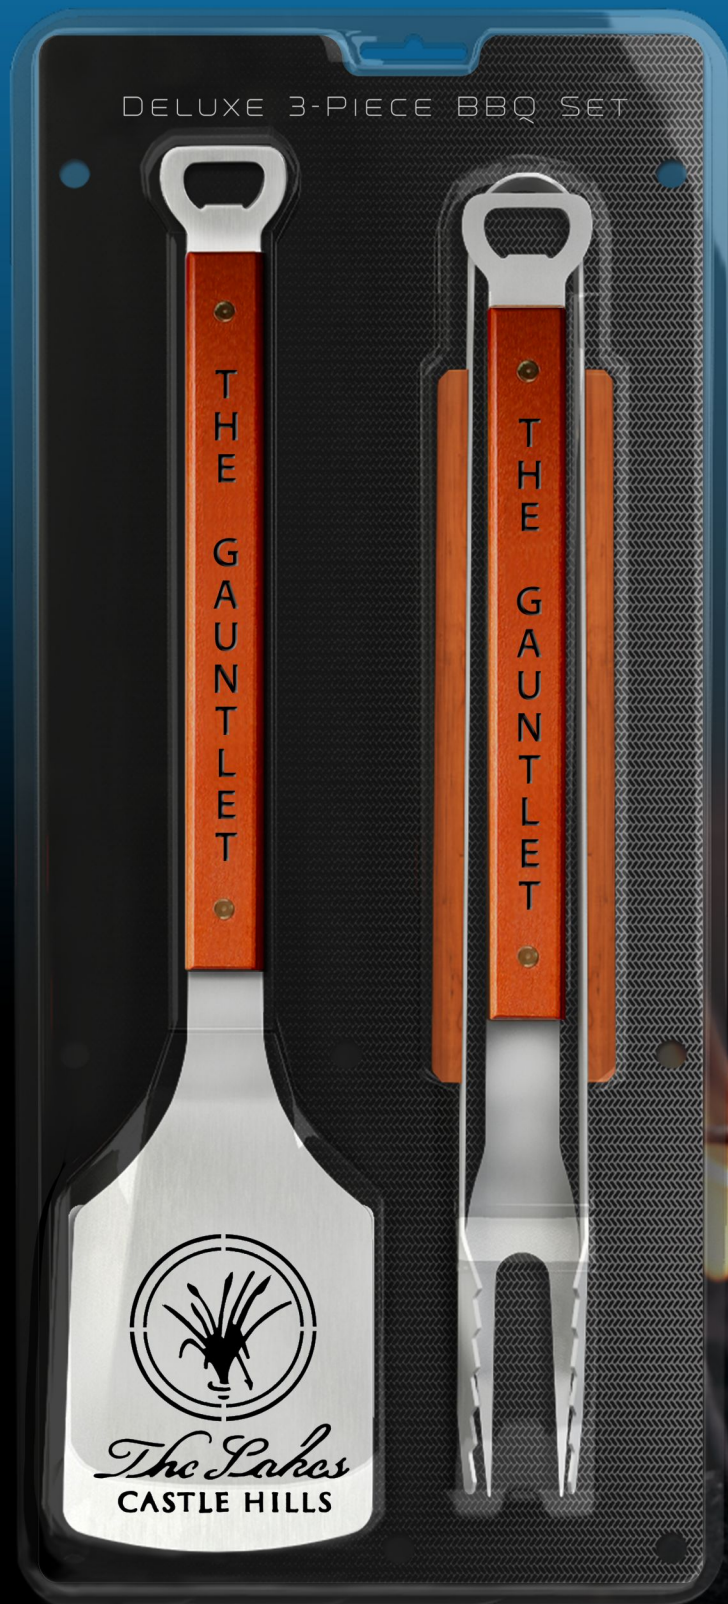

## CASTLE HILLS CUSTOM 3-PIECE SET

- Laser-cut logo
- Hard maple handles
- Stainless steel
- Dimensions: 22" x 9"

*The Lakes*  
CASTLE HILLS

DELUXE 3-PIECE BBQ SET

Items shown for mock-up purposes only.  
Actual finished items may not be exactly as displayed.

Laser-cut logo