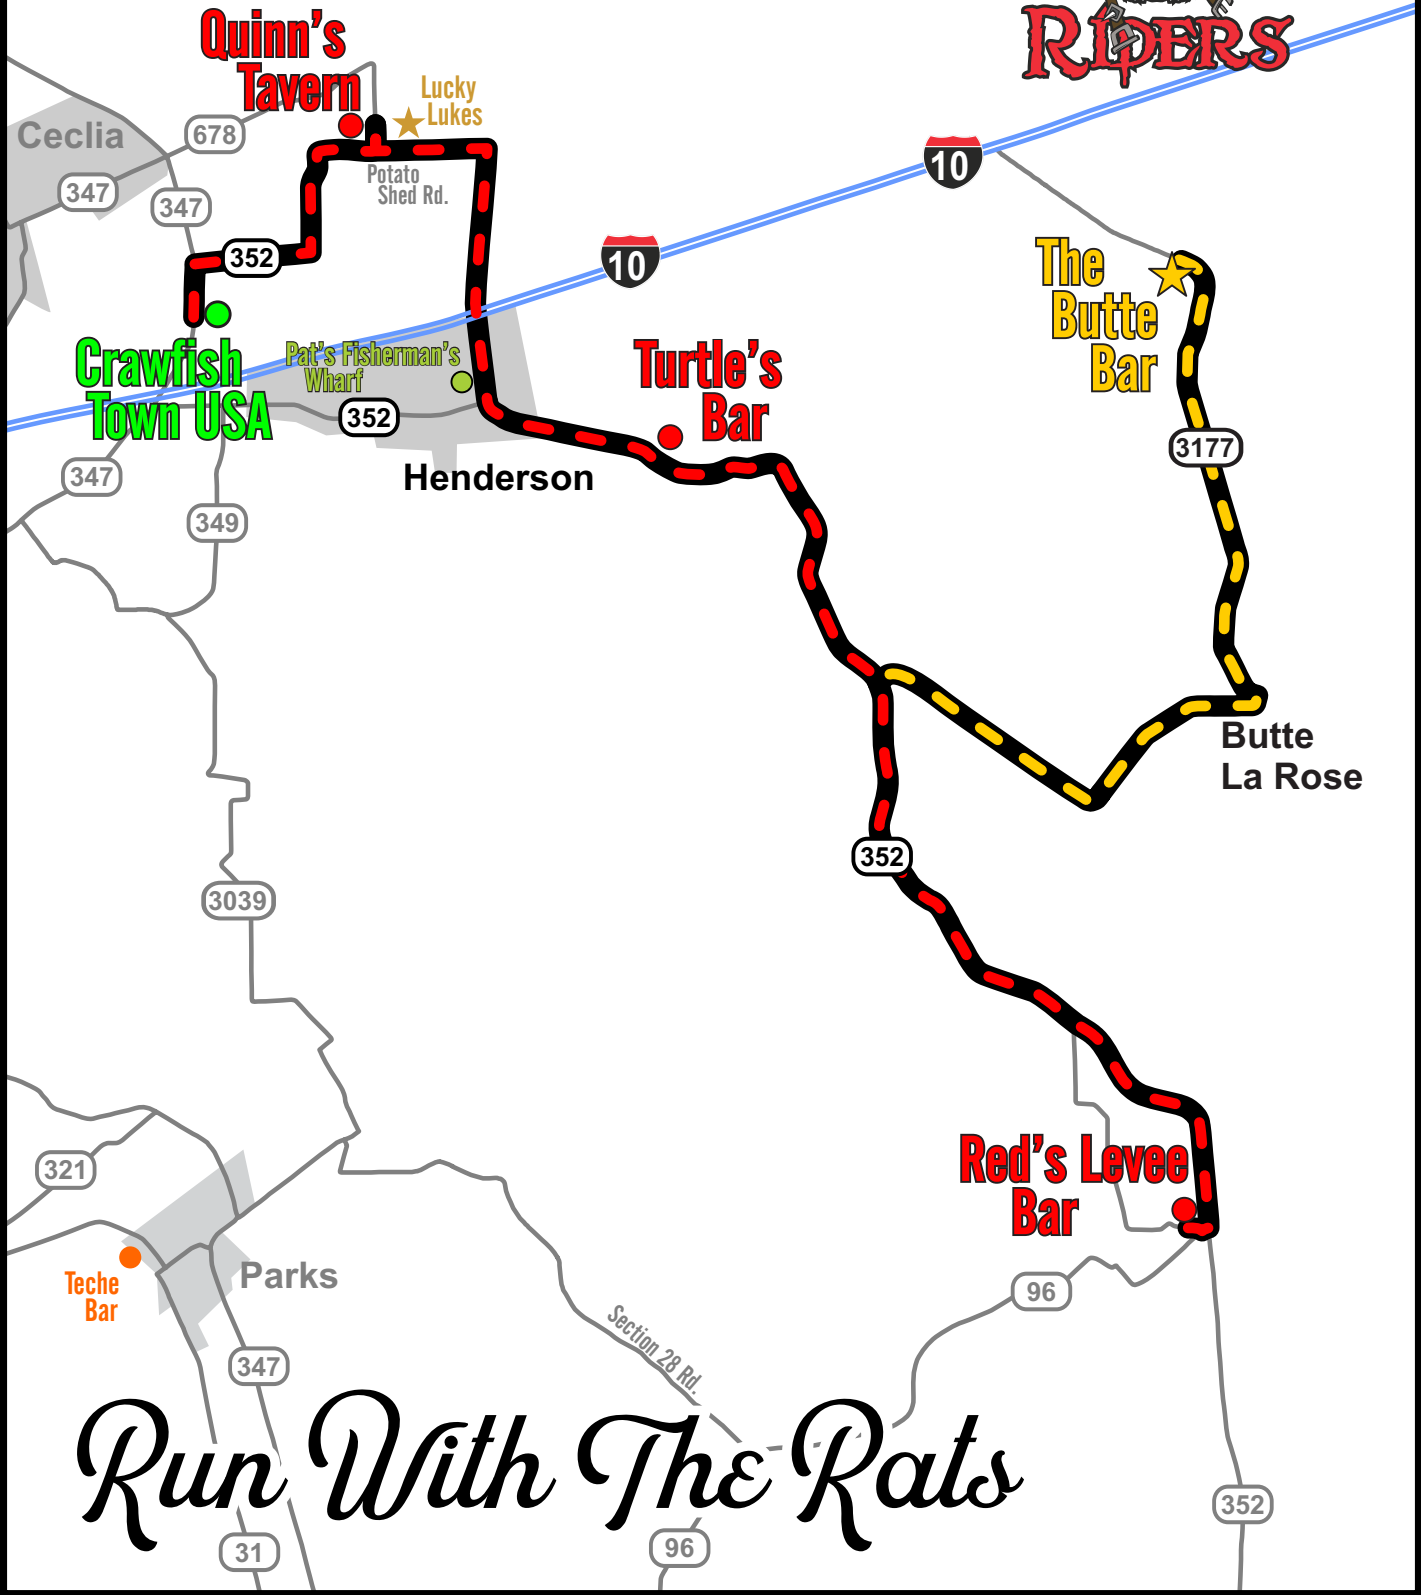

Start location:

Bars Included:

Crawfish Town Restaurant
Grand Point Hwy
Henderson, LA 70517

Quinn's Tavern, Breaux Bridge
Turtle's Bar, Henderson
Red's Levee Bar, Catahoula

Miles without Gold Star Bar:

16.11

Gold Star Bar:

The Butte Bar

Additional Miles for Gold Star Bar:

14.6

Total Miles Including Gold Star Bar:

30.71

**RHR
Restaurants
on route**

Pat's Fisherman's Wharf Restaurant

On Route

**Other
Gold Star
Bars**

Lucky Luke's

On Route

Comments:

Run With The Rats

Run With The Rats

Dist.			Turn		Road	Total Dist	
			START	at	Crawfish Town Restaurant, 2815 Grand Point Hwy, Henderson 70517		
			Go North	on	LA-347		
in	0.30	mi.	Turn right	on to	LA-678	0.30	mi.
in	0.90	mi.	Keep left	on	LA-678	1.20	mi.
in	1.30	mi.	Keep left	on	LA-678	2.50	mi.
in	0.20	mi.	STOP	at	Quinn's Tavern	2.70	mi.
			Go South	on	LA-678	2.70	mi.
in	0.20	mi.	Turn left	on to	Potato Shed Rd.	2.90	mi.
in	0.90	mi.	Turn right	on to	Henderson Levee Rd.	3.80	mi.
in	3.40	mi.	STOP	at	Turtle's Bar	7.20	mi.
			Go Southeast	on	Henderson Levee Rd.	7.20	mi.
in	8.90	mi.	Turn right	on to	LA-96	16.10	mi.
in	0.01	mi.	STOP	at	Red's Levee Bar	16.11	mi.

Gold Star Bar Detour							
Dist.			Turn		Road	Total Dist	
			From Levee Road Go Southeast	on	Par Rd 196 / Herman Dupuis Rd		
in	3.70	mi.	Turn left	on to	LA-3177 / Atchafalaya River Hwy	3.70	mi.
in	3.60	mi.	STOP	at	The Butte Bar	7.30	mi.
			Return South	on	LA-3177 / Atchafalaya River Hwy	7.30	mi.
in	3.60	mi.	Turn right	on to	Par Rd 196 / Herman Dupuis Rd	10.90	mi.
in	3.70	mi.	Turn left	on to	Levee Road	14.60	mi.
Total Gold Star Detour Miles						14.60	mi.
Total Miles with Gold Star Detour						30.71	mi.