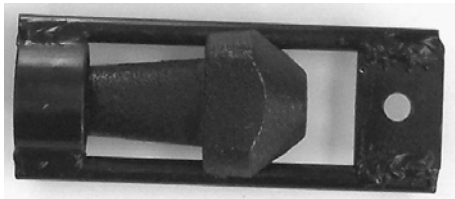

All Double S Plow Blades have an industrial-strength, hardened bullet nose to insure extra long life. Double S Plow Blades have a 60-day guarantee against bending or breaking. Double S Plow Blades are available in both adjustable and non-adjustable applications. Adjustable blades require an adapter (sold separately) and can be set at 2" increments. The increments are plowing depths, not blade lengths. (For example, 8" – 14" can be set at 8", 10", 12", and 14" depths.)

*Ditch Witch Models 255sx, 350sx, 410sx adjustable blades are replacement blades for Single Pass Attachment on page 5.

**FOR MORE INFORMATION CONTACT: Northern Agri-Services
(402) 723-4501 * (800) 554-8715 * 919 Road B * Henderson,
NE 68371 www.northernagriservices.com**

DESCRIPTION	ITEM	PRICE
2" Hole Pig	DOU-60200	\$123.00
2 1/2" Hole Pig	DOU-60250	\$135.00
3" Hole Pig	DOU-60300	\$161.00

Double S Hole Pigs attach to Double S Plow Blades to enlarge the pipe cavity for larger pipe. Standard Double S Plow Blades accommodate up to larger plow blades. Additional Hole Pigs may be attached to pull multiple pipes during single plowing pass – saving half the time! For confined areas, a second hole can be drilled above the bullet to allow for a second line to be installed at the same time.

DESCRIPTION	ITEM	PRICE
1" Poly Grip	DOU-80001	\$155.00

The Double S Poly Grip quickly and securely attaches a 1" poly pipe behind a plow blade. You will save time attaching and detaching, and you don't have to worry about pipe coming loose during a long pull. When the job is done, the Poly Grip is easily released and ready for the next use. Quality design and material allow the Double S 1" Poly Grip to last many years without replacement.