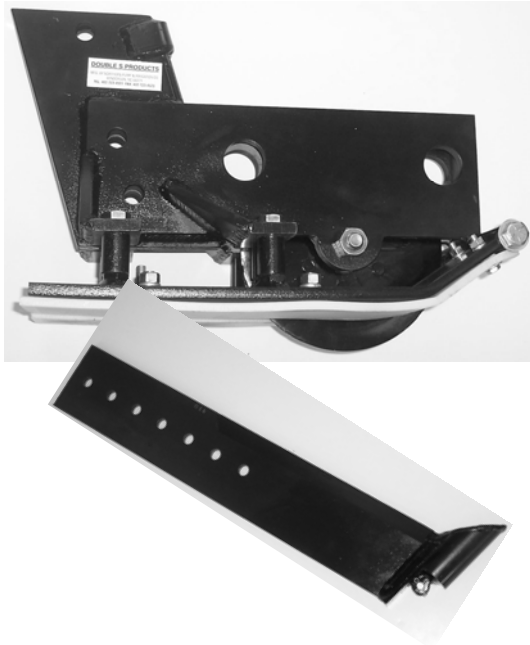

SINGLE PASS ATTACHMENT (S.P.A.)

DESCRIPTION	ITEM	PRICE
SPA & 8" - 14" adjustable blade	DOU-20814	$976.00
SPA & 10" - 16" adjustable blade	DOU-20116	$983.00
SPA & 12 - 18" adjustable blade	DOU-20118	$1,013.00
SPA & 14 " - 20" adjustable blade	DOU-20120	$1,035.00
Center Section Only	DOU-2011	$776.00
*Center Section only HD (less blade)	DOU-2011HD	$928.00
*NEW! The heavy duty SPA has 2" bushings where the pins are inserted. These bushings will prevent premature "buttering out" of the holes on the SPA frame which will eliminate the need for rebuilding the SPA frame after a number of years use.		

The Double S Single Pass Attachment (S.P.A.) is designed for Ditch Witch Models 255sx, 350sx, and 410sx landscape plows and incorporates a Rolling Cutter with depth regulating Slider Shoes and a special adjustable Bullet Blade. Single pass means a clean, professional cut 8" to 20" deep, without the need to spend time cleaning or redressing the area.

**FOR MORE INFORMATION CONTACT: Northern Agri-Services
(402) 723-4501 * (800) 554-8715 * 919 Road B * Henderson,
NE 68371 www.northernagriservices.com**