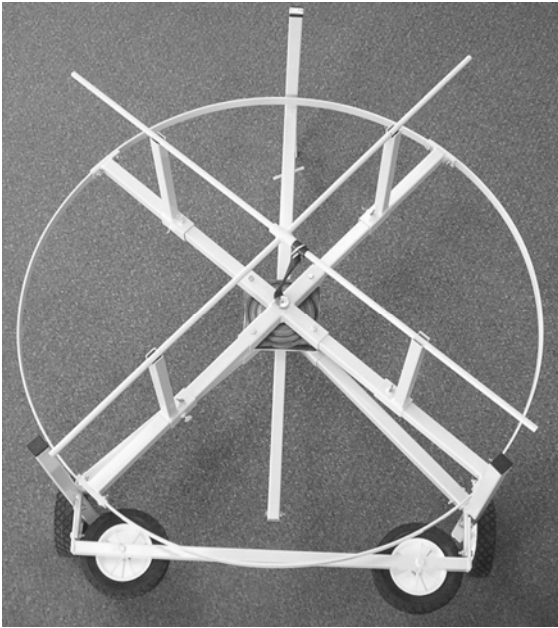

PIPE COIL DISPENSING RACK

DESCRIPTION	ITEM	PRICE
1"	DOU-300	$657.00
1 ¼" – 1 ½"	DOU-301	$883.00

- ✓ Makes pipe pulling a one-person operation
- ✓ Keeps pipe straight, eliminating twists and waste
- ✓ Allows for pipe length adjustments for obstructions
- ✓ Easily adjustable to accommodate various pipe coil sizes

The Double S 1" Pipe Coil Dispensing Rack will securely hold a 300' roll of 1" poly pipe. It will also accommodate large pipe for easy dispensing. One person working alone can use the Pipe Coil Dispensing Rack for installing long runs of piping, which can save you labor cost.

The rack is adjustable to accommodate pipe coils from 14" (inside dimensions) to 47" (outside dimensions). This rack is powder coated, which provides you with a long-lasting durable finish and a professional appearance.

Small enough for easy hauling, yet large enough for stability, the Pipe Coil Dispensing Rack will instantly become an indispensable tool for your installation team.

**FOR MORE INFORMATION CONTACT: Northern Agri-Services
(402) 723-4501 * (800) 554-8715 * 919 Road B * Henderson,
NE 68371 www.northernagriservices.com**