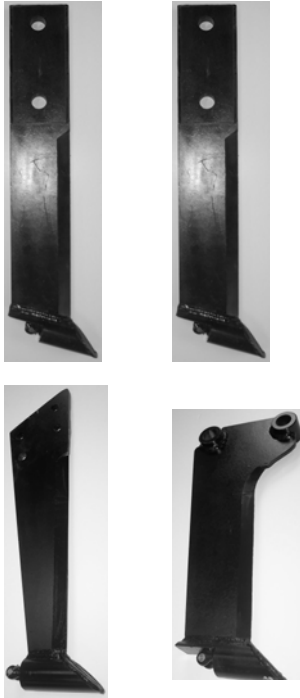

1 - CASE Non-Adjustable Blades
2 - Vermeer/Burking Adjustable Blades
3 - Ditch Witch VP-12, 250,, 252 2" Blades
4 - Ditch Witch 255sx, 350,sx, 410sx replacement blades

*Ditch Witch Models 255sx, 350sx, 410sx

BRAND	DESCRIPTION	ITEM	PRICE
CASE	12" non-adjustable	DOU-30123820	$464.00
CASE Heavy Duty (5" Wide)	12" non-adjustable	DOU-30123820HD	$489.00
CASE	14" non-adjustable	DOU-30143820	$476.00
CASE	16" non-adjustable	DOU-30163820	$493.00
CASE	18" non-adjustable	DOU-30183820	$492.00
CASE	20" non-adjustable	DOU-30203820	$517.00
Vermeer/Burking	12" non-adjustable 1 ¼" thick	DOU-35123820	$504.00
Vermeer/Burking	14" non-adjustable 1 ¼" thick	DOU-35143820	$507.00
Vermeer/Burking	16" non-adjustable 1 ¼" thick	DOU-35163820	$523.00
Vermeer/Burking	18" non-adjustable 1 ¼" thick	DOU-35183820	$545.00
Vermeer/Burking	20" non-adjustable 1 ¼" thick	DOU-35203820	$580.00
Vermeer/Burking	22" non-adjustable 1 1/4" thick	DOU-35223820	$626.00
Ditch Witch VP – 12, 255, 252	12" - 3 Position	DOU-25123820	$395.00
Ditch Witch*	12" non-adjustable	DOU-20123820	$578.00
Ditch Witch*	14" non-adjustable	DOU-20143820	$572.00
Ditch Witch*	16" non-adjustable	DOU-20163820	$524.00
Ditch Witch*	18" non-adjustable	DOU-20183820	$567.00
Ditch Witch*	20" non-adjustable	DOU-20203820	$601.00

**FOR MORE INFORMATION CONTACT: Northern Agri-Services
(402) 723-4501 * (800) 554-8715 * 919 Road B * Henderson,
NE 68371 www.northernagriservices.com**