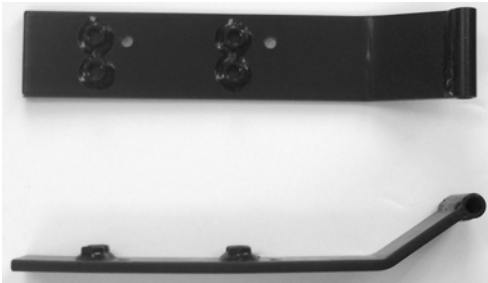

DESCRIPTION	ITEM	PRICE
Shoes w/ Tevlar skids	DOU-60116	$122.00
Steel Shoes Only	DOU-60016	$ 85.00
Tevlar skids only	DOU-60126	$ 39.00
Shoe Spacer ½ I.D.”	DOU-60127	$ 8.65

*When ordering shoes or tevlar skids, use the above part # and note at the end of the part # R for right hand skid and L for left hand skid (looking from rear of unit)

- ✓ Prevent sod heaving
- ✓ Decrease sod damage
- ✓ Prevent sod tearing
- ✓ Decrease grass stress

The Double S Slider Shoes mount on side brackets (contact your dealer for bracket information) next to the plow blade. They skim along the terrain, holding sod in place to prevent tearing and damage. Double S shoes are coated with a very smooth Tevlar surface, reducing sod friction to prevent burning the grass (similar to a carpet burn, so often seen with steel-only shoes) and extending the life of the shoes. Double S Slide Shoes are sold in pairs. Price listed is per pair. Shoes with Tevlar skids are illustrated on the Single Pass Attachment on page 5

**FOR MORE INFORMATION CONTACT: Northern Agri-Services
(402) 723-4501 * (800) 554-8715 * 919 Road B * Henderson,
NE 68371 www.northernagriservices.com**