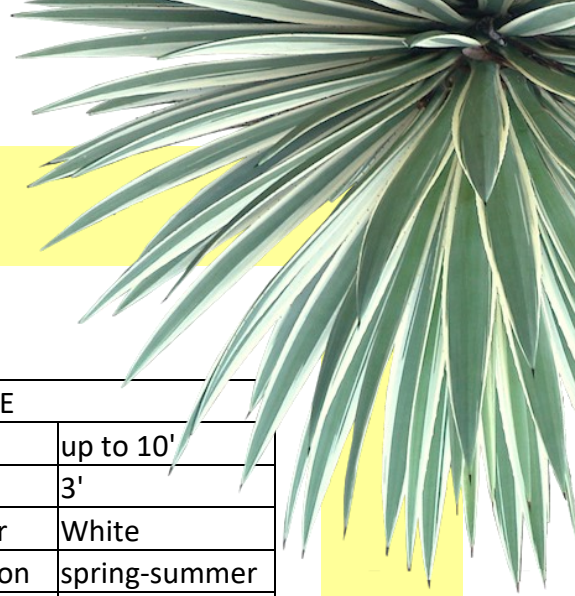

## Rostrata

*Yucca rostrata*

Native to west Texas, *Yucca rostrata* is becoming a popular addition to water-wise and tropical themed landscapes. Narrow blue leaves grow up to 2 feet long with a sharp spine at the end. Dead leaves make an attractive skirt along the trunk.

Our plants are field grown. They tend to have a single head, but larger, older rostrata may branch near the top.

Common Names: Beaked Yucca

AT A GLANCE	
Height	up to 10'
Width	3'
Flower Color	White
Flower Season	spring-summer
Water	Low
Growth Rate	slow - mod
USDA Zone(s)	5-11