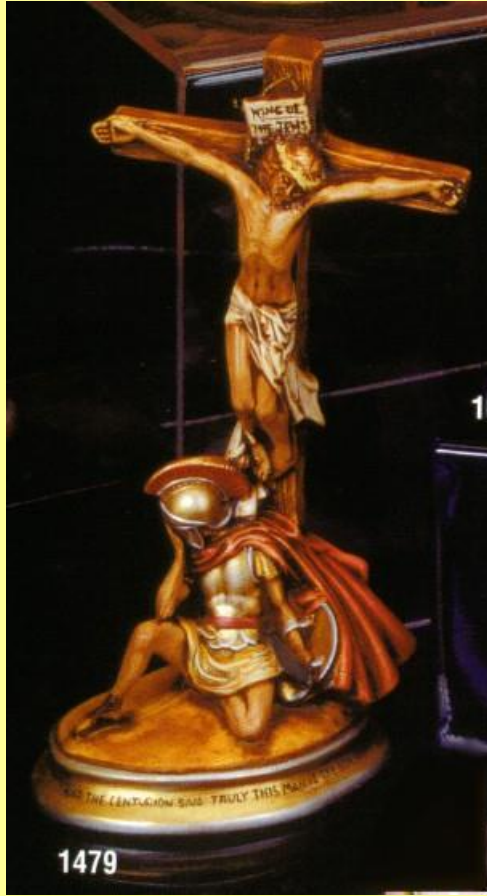

Easter

Easter Bunnies

Easter Baskets

Easter Eggs

Chicks & Ducklings

<i>Item Number</i>	<i>Description</i>	<i>Size (Inches)</i>	<i>Bisque</i>
CPK-766	 <p>Lamb Pulling Cart</p>		10.50

CPK-1479

9 Tall

9.60

Small Crucifix

CPK-2338

6 1/2 Tall

10.50

Jesus Carrying the Cross

SK-471	 <p style="text-align: center;">#471</p> <p style="text-align: center;">Four Easter Ornaments/ Magnets: Bunny, Chick, Lamb, & Egg</p>		2.00 Each
A-312	 <p style="text-align: center;">Easter Lamb Ornament</p>	3 5/8 High	3.00
D-962 to D-967	 <p style="text-align: center;">"Sweet Tot" Lamb Set</p>		35.40
D-962	"Sweet Tot" Lamb Sitting	5 1/2 Tall	8.40
D-963	"Sweet Tot" Lamb Crying	5 1/4 Tall	8.40
D-964	"Sweet Tot" Lamb Flap Down	6 3/4 Tall	8.40
D-965	"Sweet Tot" Lamb with Basket	7 Tall	8.40
D-967	"Sweet Tot" Lamb Accessories	2 Long	5.70