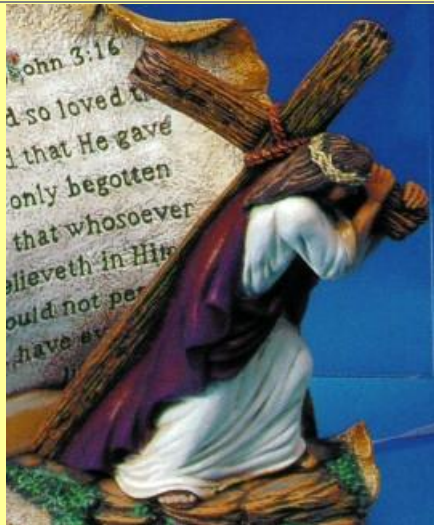

Easter

Easter Bunnies

Easter Baskets

Easter Eggs

Chicks & Ducklings

<i>Item Number</i>	<i>Description</i>	<i>Size (Inches)</i>	<i>Bisque</i>
CPK-766	 <p>Lamb Pulling Cart</p>		10.50

CPK-1479

9 Tall

9.60

Small Crucifix

CPK-2338

6 1/2 Tall

10.50

Jesus Carrying the Cross

SK-471	 <p style="text-align: center;">#471</p> <p style="text-align: center;">Four Easter Ornaments/ Magnets: Bunny, Chick, Lamb, & Egg</p>		2.00 Each
A-312	 <p style="text-align: center;">Easter Lamb Ornament</p>	3 5/8 High	3.00
D-962 to D-967	 <p style="text-align: center;">"Sweet Tot" Lamb Set</p>		35.40
D-962	"Sweet Tot" Lamb Sitting	5 1/2 Tall	8.40
D-963	"Sweet Tot" Lamb Crying	5 1/4 Tall	8.40
D-964	"Sweet Tot" Lamb Flap Down	6 3/4 Tall	8.40
D-965	"Sweet Tot" Lamb with Basket	7 Tall	8.40
D-967	"Sweet Tot" Lamb Accessories	2 Long	5.70