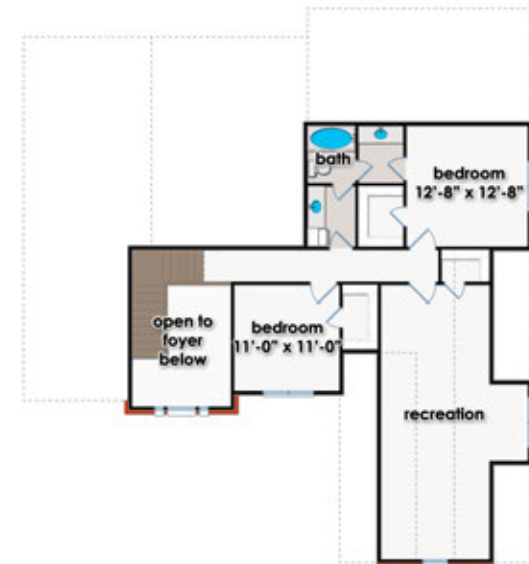

The Brookhaven II

2,843 sq.ft.

Bedrooms: 4
Bathrooms: 3.5

BART DARWIN
BUILDERS, INC.
CUSTOM BUILT HOMES

WAL BILT INC.
Custom Homes by Bentley Walls

Amanda
Howard

Sotheby's
INTERNATIONAL REALTY

*All information to be verified by purchaser.
Information deemed reliable but not guaranteed.