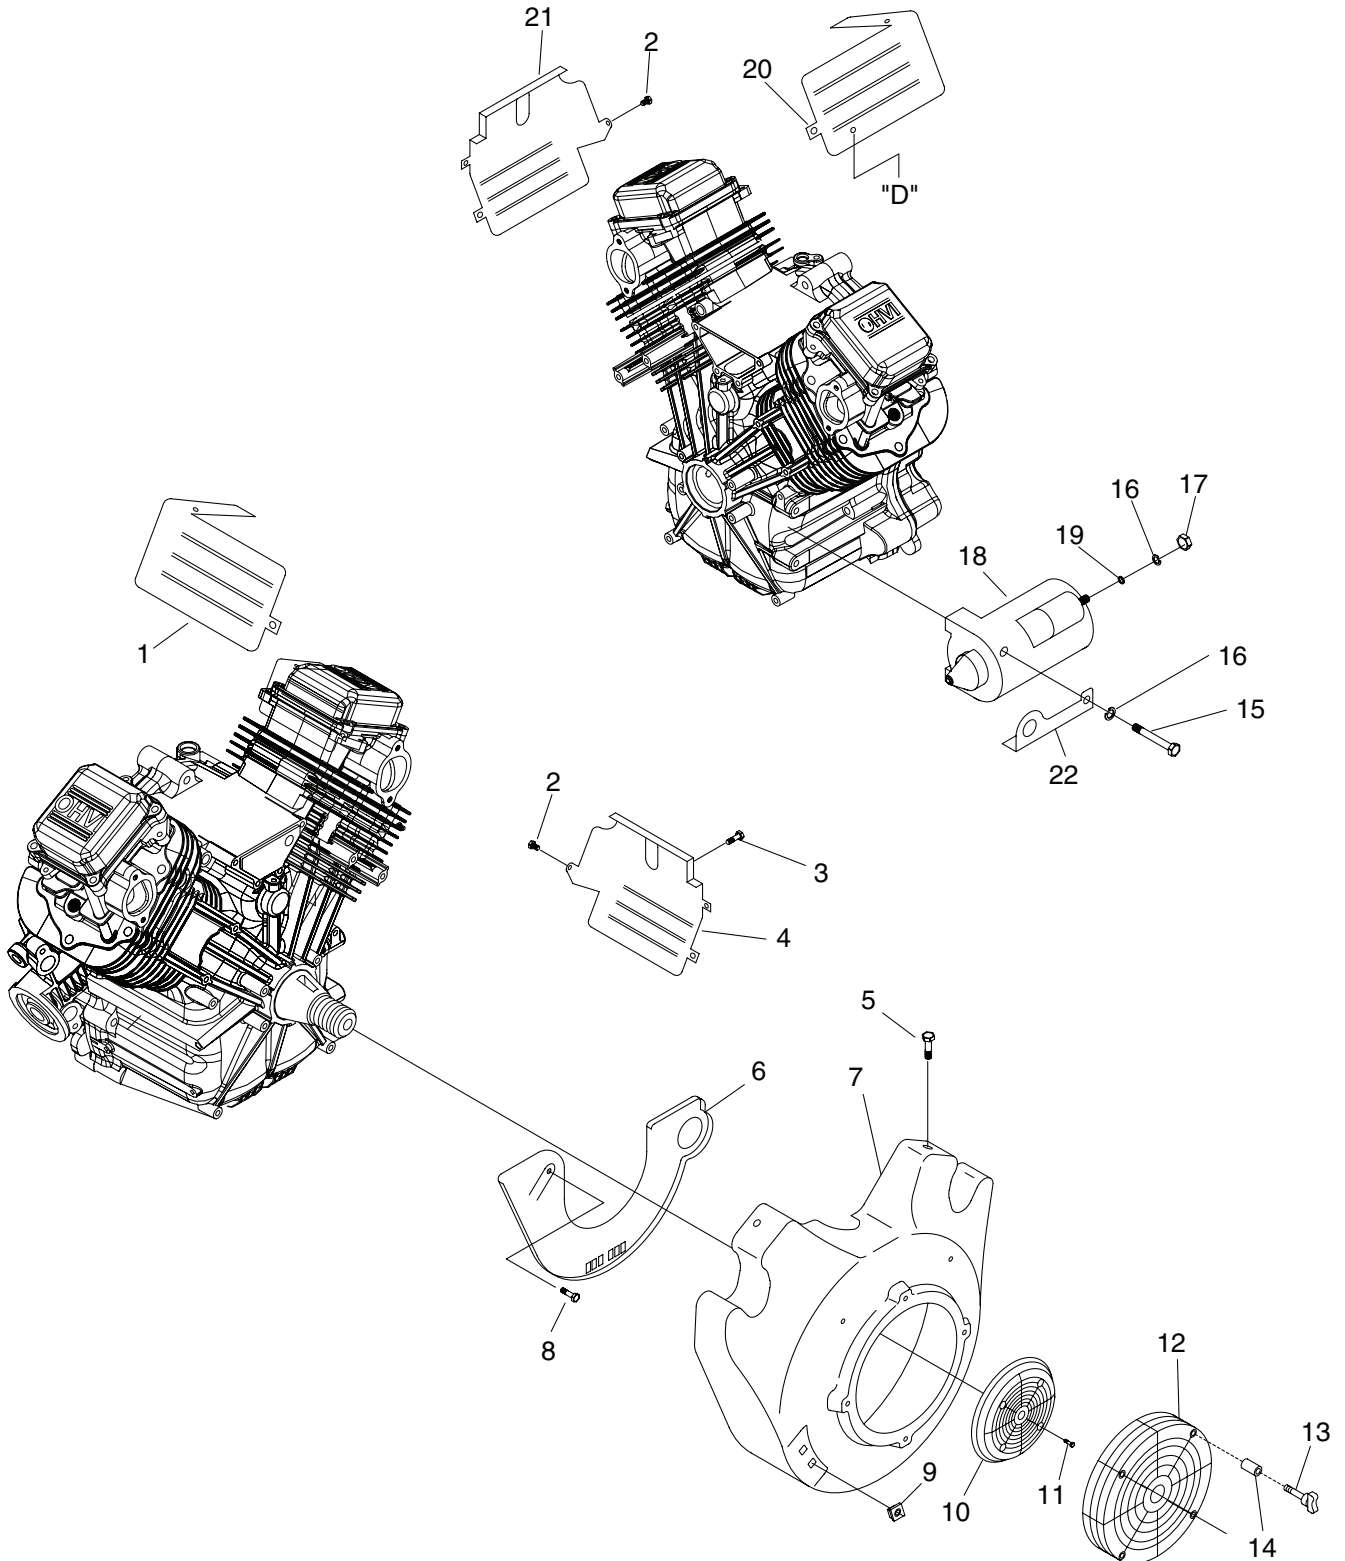

Starter and Trim

Starter and Trim

ITEM	PART NO.	QTY.	DESCRIPTION
1	0C3018	1	WRAPPER, UPPER CYLINDER #1
2	0D6147	2	SCREW, HHFC M6-1.0 X 10mm
3	0E6043	2	SCREW, THTT M5-0.8 X 8 ZP
4	0C3019	1	WRAPPER, LOWER CYLINDER #1
5	0C8566	4	SCREW. HHFC M6-1.0 X 20 G8.8
6	0G4928C	1	PLATE, BACKING W / REG. CUTOUT ZINC
7	0F1169E	1	HOUSING, BLOWER VERTICAL GASOLINE
8	090388	16	SCREW, HHTT M6-1.0 X 12 CLEAR ZINC
9	0C9763	4	NUT, GROMMET ¼ PLUG
10	0D9684A	1	SCREEN, ROTATING
11	0D7115	4	SCREW, #10 SHEET METAL
12	0D7815A	1	ASSY, ROTATING SCREEN GUARD
13	0C5136	4	KNOB, AIR CLEANER
14	0E3146	4	SPACER, ROTATING SCREEN GUARD
15	061906	2	SCREW, HHC M8-1.25 X 85 G8.8
16	022129	3	WASHER, LOCK M8-5/16
17	0F5467	1	NUT, HEX M8-1.25 YELLOW CHR
18	0E42710SRV	1	STARTER
NOT SHOWN	0F3978	1	STARTER SOLENOID
19	022145	1	WASHER, FLAT M8-5/16
20	0D1143	1	WRAPPER, UPPER CYLINDER #2
21	0D1142A	1	WRAPPER, LOWER CYLINDER #2
22	0D6026	1	LIFT HOOK-STARTER