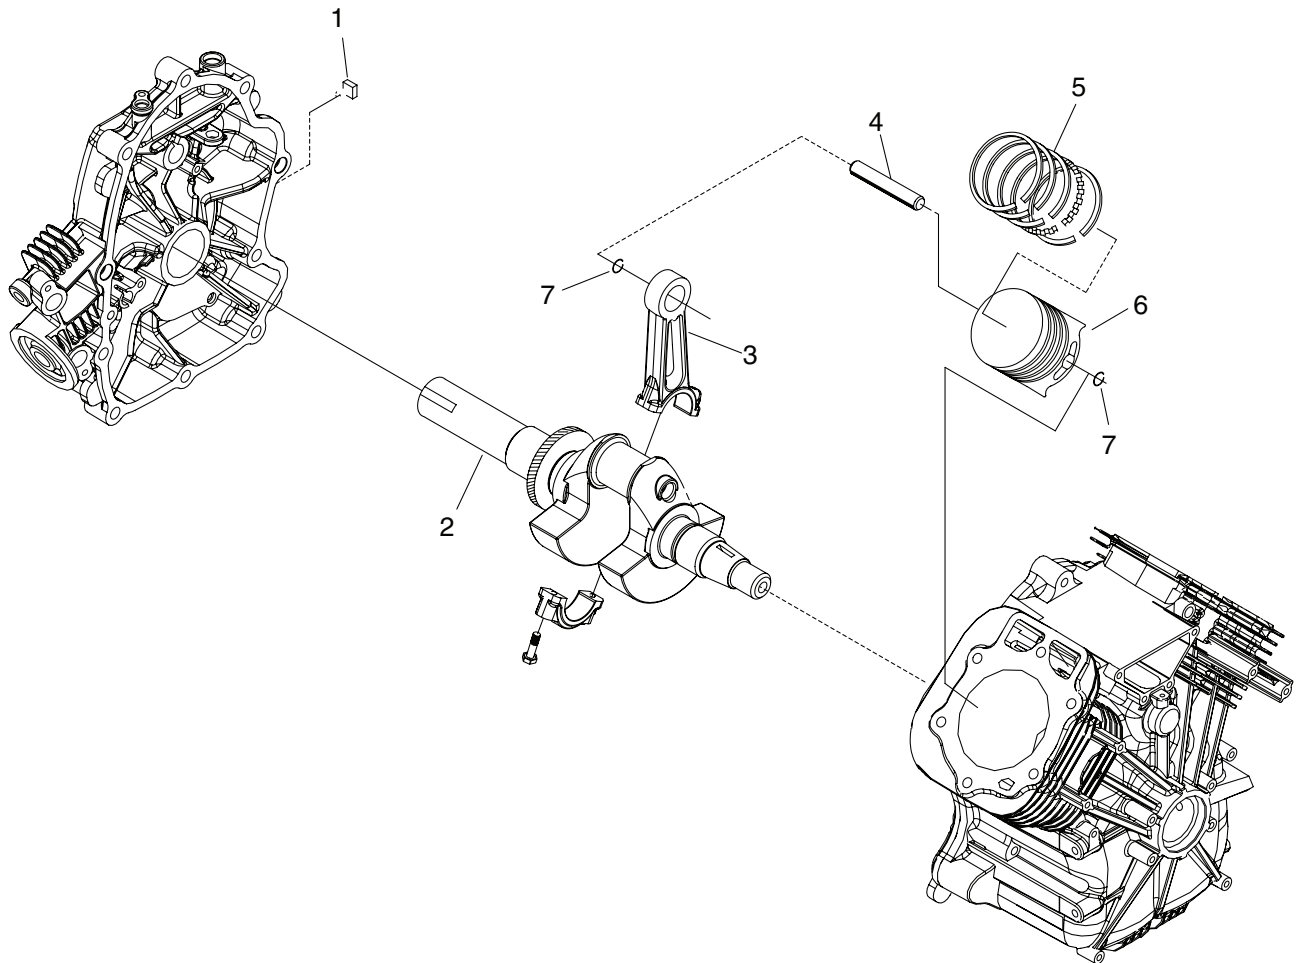

Long Block - Specific

ITEM	PART NO.	QTY.	DESCRIPTION
1	0D4788	1	PLUG, STD PIPE 3/8 NPT STEEL
2	0E4356J	1	ASSEMBLY, CRANKSHAFT GTV-760 L&G 1-1/8"
3	0E3222	2	ASSEMBLY, CONNECTING ROD GT-760

ITEM	PART NO.	QTY.	DESCRIPTION
4*	0E1466	2	PIN, PISTON 20 DIA X 48 LONG
5*	0G25650SRV	2	RING SET, PISTON DIA 90
6*	0G2751	2	PISTON, FLAT TOP DIA 90 COATED
7*	071983	4	RETAINER, PISTON PIN 20

* For a complete kit, see back of this section