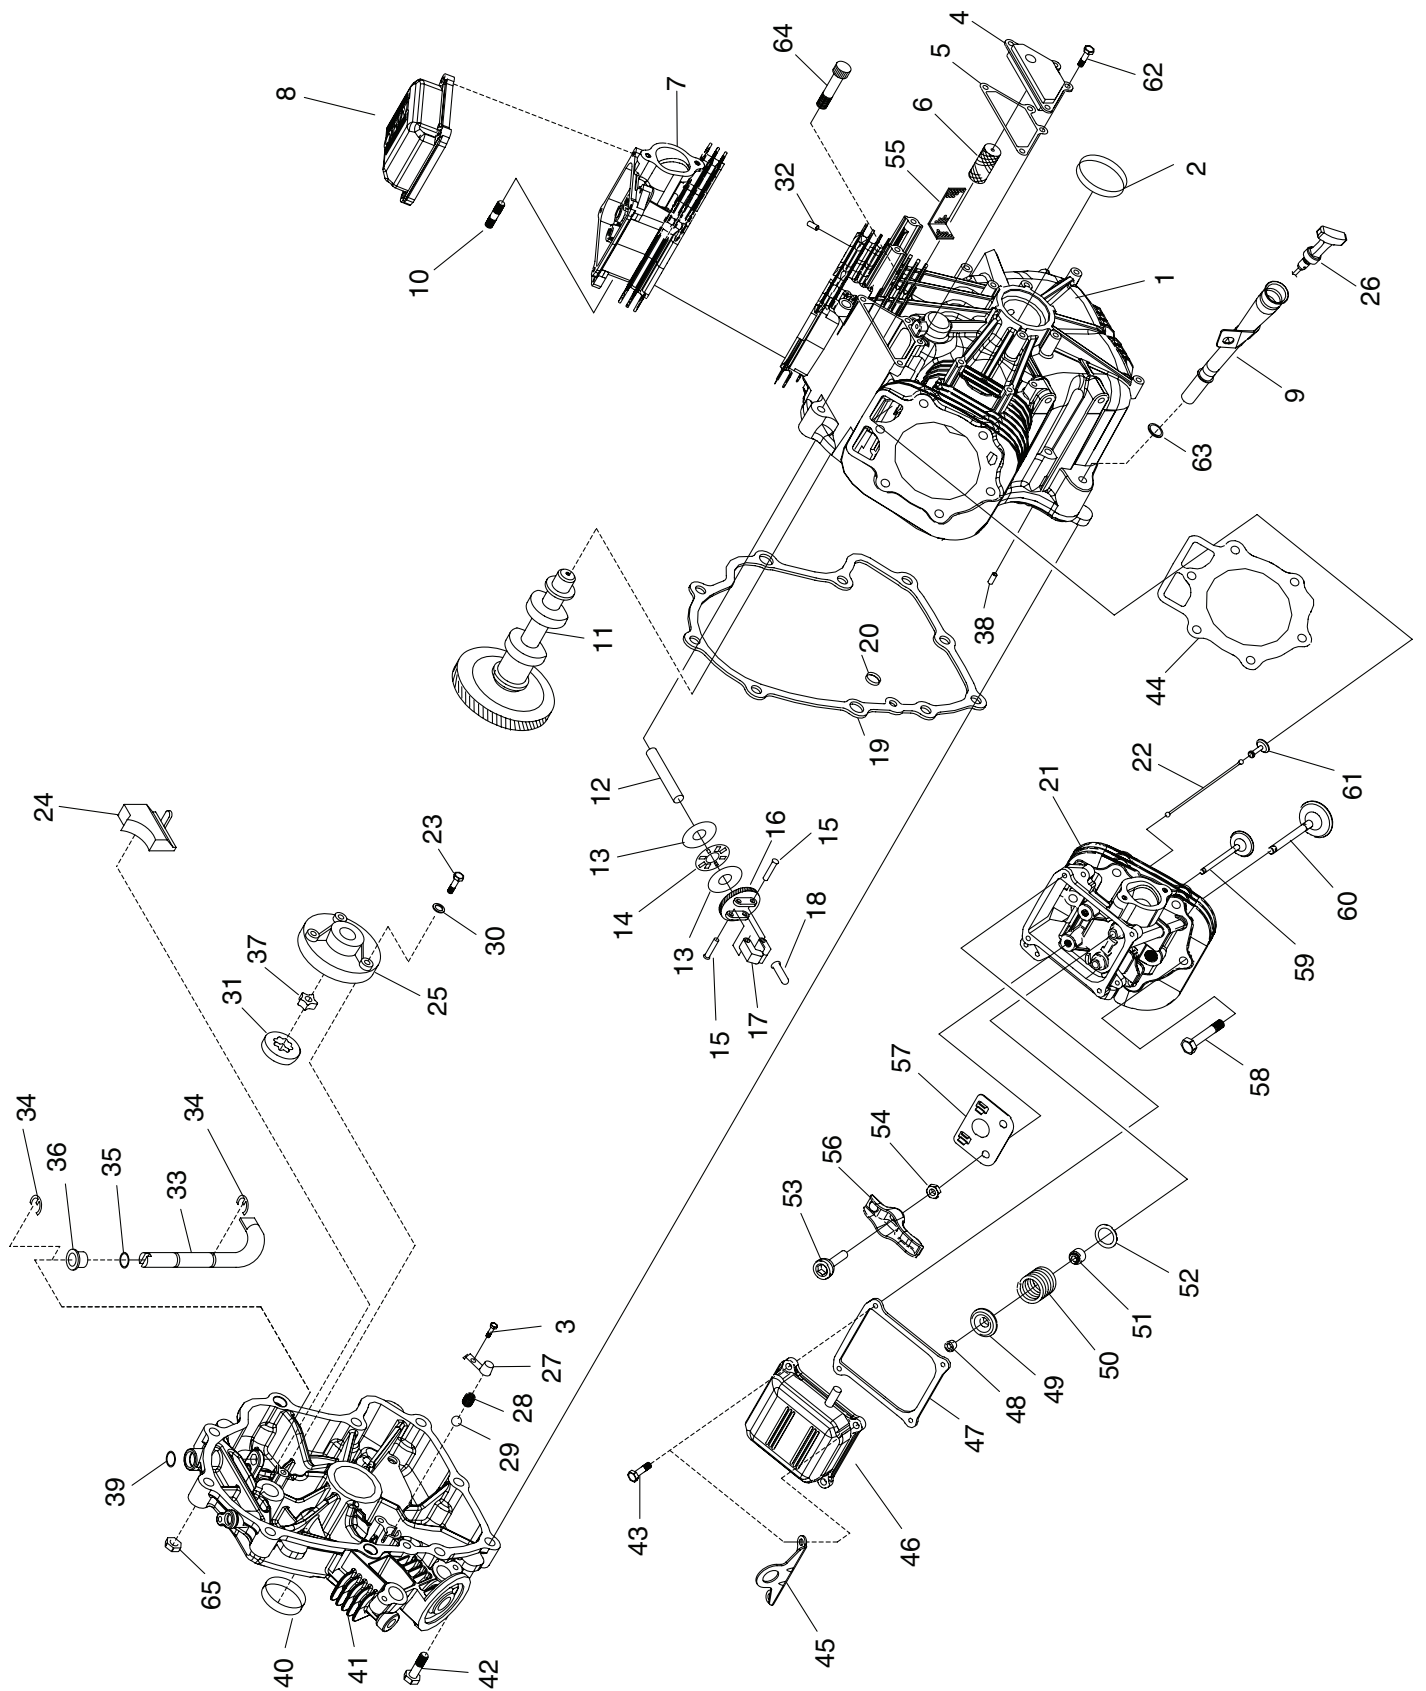

Long Block - Common

Long Block - Common

ITEM	PART NO.	QTY.	DESCRIPTION
1	0D4618DSRV	1	ASSY,CRANKCASE VS W/ SLEEVE
2	0E9843A	1	SEAL, 38 I.D. CRANKSHAFT
3	090388	2	SCREW, HHTT M6-1.0 X 12 YC
4	0G9100	1	ASSEMBLY, BREATHER
5	0C3005	1	GASKET, BREATHER COVER
6	0E3372A	1	SEPARATOR, OIL BREATHER GTV
7	0D8067A	1	HEAD #1 W/GUIDES & SEAT
8	0C2981F	1	COVER, ROCKER NO OIL FILL
9	0D6655	1	ASSEMBLY, OIL CHECK AND FILL GTV
10	045761A	4	STUD M8-1.25/10MM X 30 G5 ZINC
11	0D40410SRV	1	ASSEMBLY, CAMSHAFT & GEAR
12	0C2983	1	SHAFT, GOVERNOR
13	0C2985A	2	ROLLER BEARING, GOVERNOR PLATE
14	0C2985B	1	ROLLER BEARING, GOVERNOR
15	0C2989	2	PIN, GOVERNOR FLYWEIGHT
16	0C2987	1	GEAR, GOVERNOR
17	0D4190	2	FLYWEIGHT, GOVERNOR (LIGHT)
18	0A7811	1	SPOOL, GOVERNOR MACHINED
19	0C2977	1	GASKET, CRANK CASE
20	0C5943	1	SEAL, OIL PASSAGE
21	0D8067B	1	HEAD #2 W/GUIDES & SEAT
22	0D9853D	4	PUSHROD, 147
23	021374	3	SCREW SHC M6-1.0 X 30 G8.8
24	0C2994	1	SCREEN, OIL PICKUP
25	0C2997	1	COVER, GEROTOR
26	0E7887A	1	ASSEMBLY, FLAT DIPSTICK GTV990 L&G
27	0C3011	2	COVER, OIL RELIEF
28	0C3009	2	SPRING, OIL RELIEF
29	0C3010	2	BALL, 1/2D OIL RELIEF
30	093873	3	WASHER, LOCK RIB M6
31	0C2996	1	GEROTOR, OUTER
32	078699B	4	SLEEVE DOWEL PIN 12 DIA.

ITEM	PART NO.	QTY.	DESCRIPTION
33	0D1667	1	ARM, GOVERNOR
34	0C2991	2	E-R ING, GOVERNOR ARM
35	0C2988	1	THRUST WASHER, GOVERNOR
36	0C2992	1	BUSHING, GOVERNOR LOWER
37	0C2995	1	GEROTOR, INNER
38	078699C	2	SLEEVE DOWEL PIN DIA. 14
39	0C2993	1	SEAL, GOVERNOR SHAFT
40	0E9842A	1	SEAL, 42 I.D. CRANKSHAFT
41	0C57320SRV	1	ASSEMBLY, SUMP WITH SLEEVE
42	0C3006	9	SCREW, HHFC M10-1.5 X 55
43	080318	8	SCREW HHFC M6-1.0 X 25
44	0C2978	2	GASKET, HEAD
45	0C8808	1	HOOK, LIFTING
46	0D7477C	1	ASSY, ROCKER COVER W/ BARB
47	0C2979	2	GASKET, VALVE COVER
48	086515	8	KEEPER, VALVE SPRING
49	0D2274	4	RETAINER, VALVE SPRING
50	0D3867	4	SPRING, VALVE
51	078672	2	SEAL, VALVE STEM D7
52	0C5371	4	WASHER, VALVE SPRING
53	072694	4	STUD, ROCKER ARM PIVOT
54	0D3998	4	NUT, HEX M8-1.0 G8 YEL CHR
55	0E3273	1	SCREEN C'CASE BREATHER GTV
56	0D5313	4	ROCKER ARM
57	0G8552	2	PLATE, PUSH ROD GUIDE
58	0C2976	12	SCREW HHFC M8-1.25 X 65
59	086516	2	VALVE, EXHAUST
60	0C2229	2	VALVE, INTAKE
61	083897	4	TAPPET, SOLID
62	0D6147	4	SCREW, HHFC M6-1.0 X 10mm
63	090072	1	O-RING, 9/16 X 3/4 X 3/32
64	0E0486	1	SCREW SHC M10-1.5 X 75 G10.9
65	0E5343	1	NUT LOCK FL-SERRATED M10-1.50

*For complete list of available repair kits, see back of this section