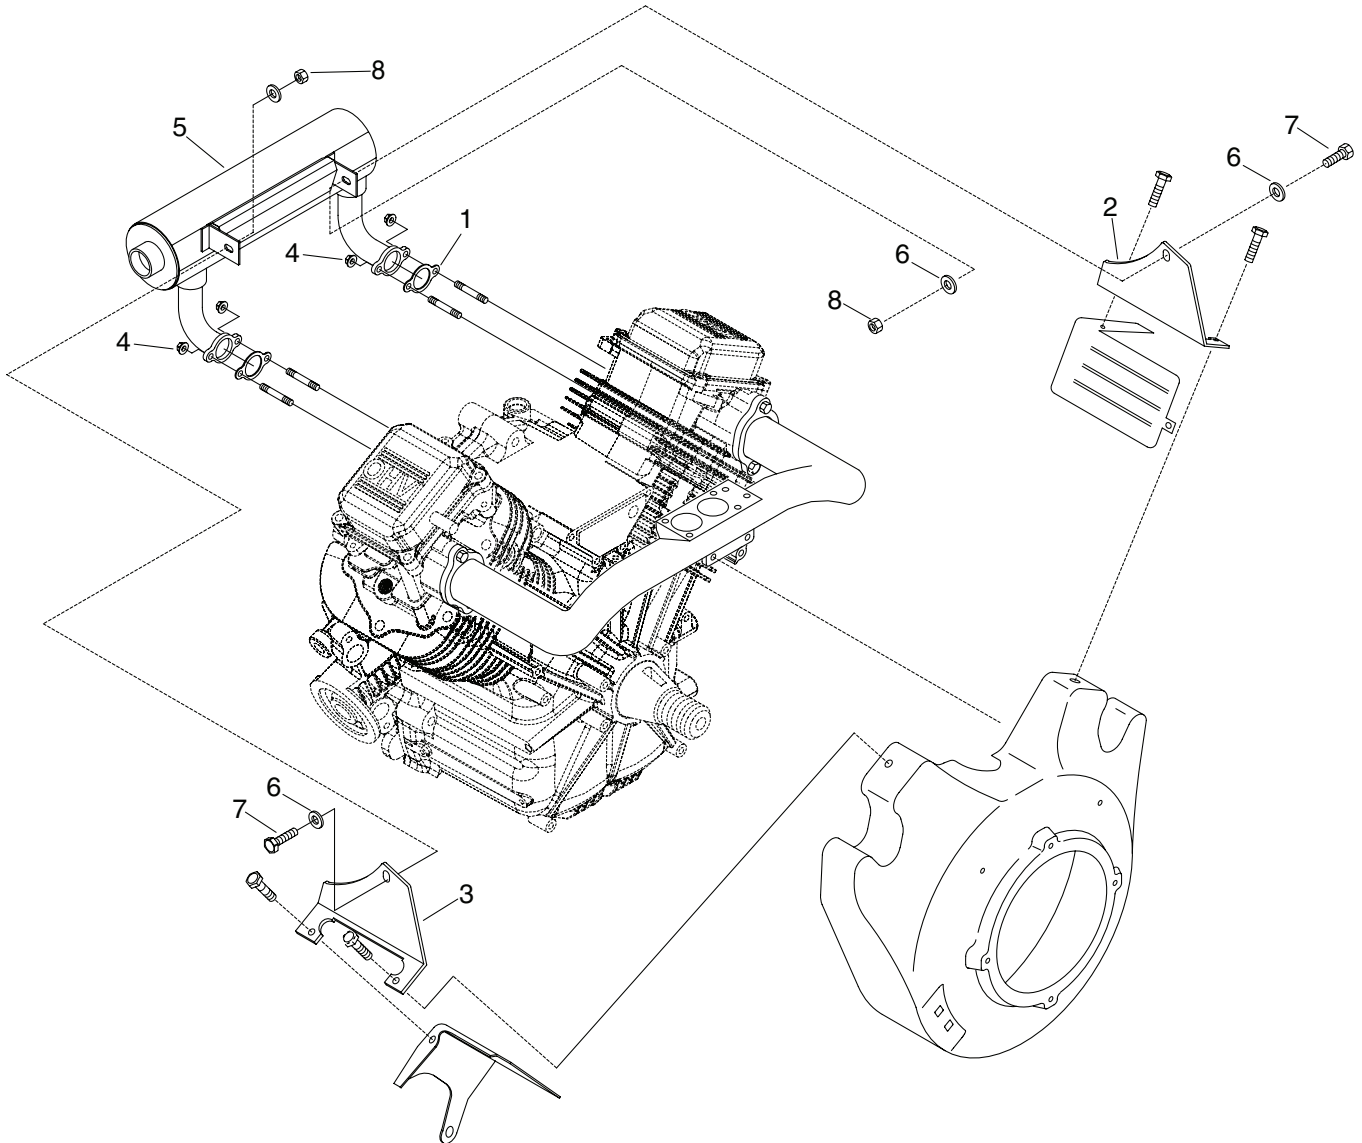

Muffler

ITEM	PART NO.	QTY.	DESCRIPTION
1	0C4138	2	GASKET, EXHAUST PORT
2	0E3502A	1	SUPPORT, MUFFLER RH
3	0E3502B	1	SUPPORT, MUFFLER LH
4	0F0462	4	NUT, HEX W/TOOTH M8-1.25
5	0F8908A	1	MUFFLER, GTV990/760 LEFT SIDE

ITEM	PART NO.	QTY.	DESCRIPTION
6	022145	4	WASHER FLAT 5/16-M8 ZINC
7	039253	2	SCREW HHC M8-1.25 X 20 G8.8
8	067989	2	NUT, LOCK FL M8-1.25 YEL CHR