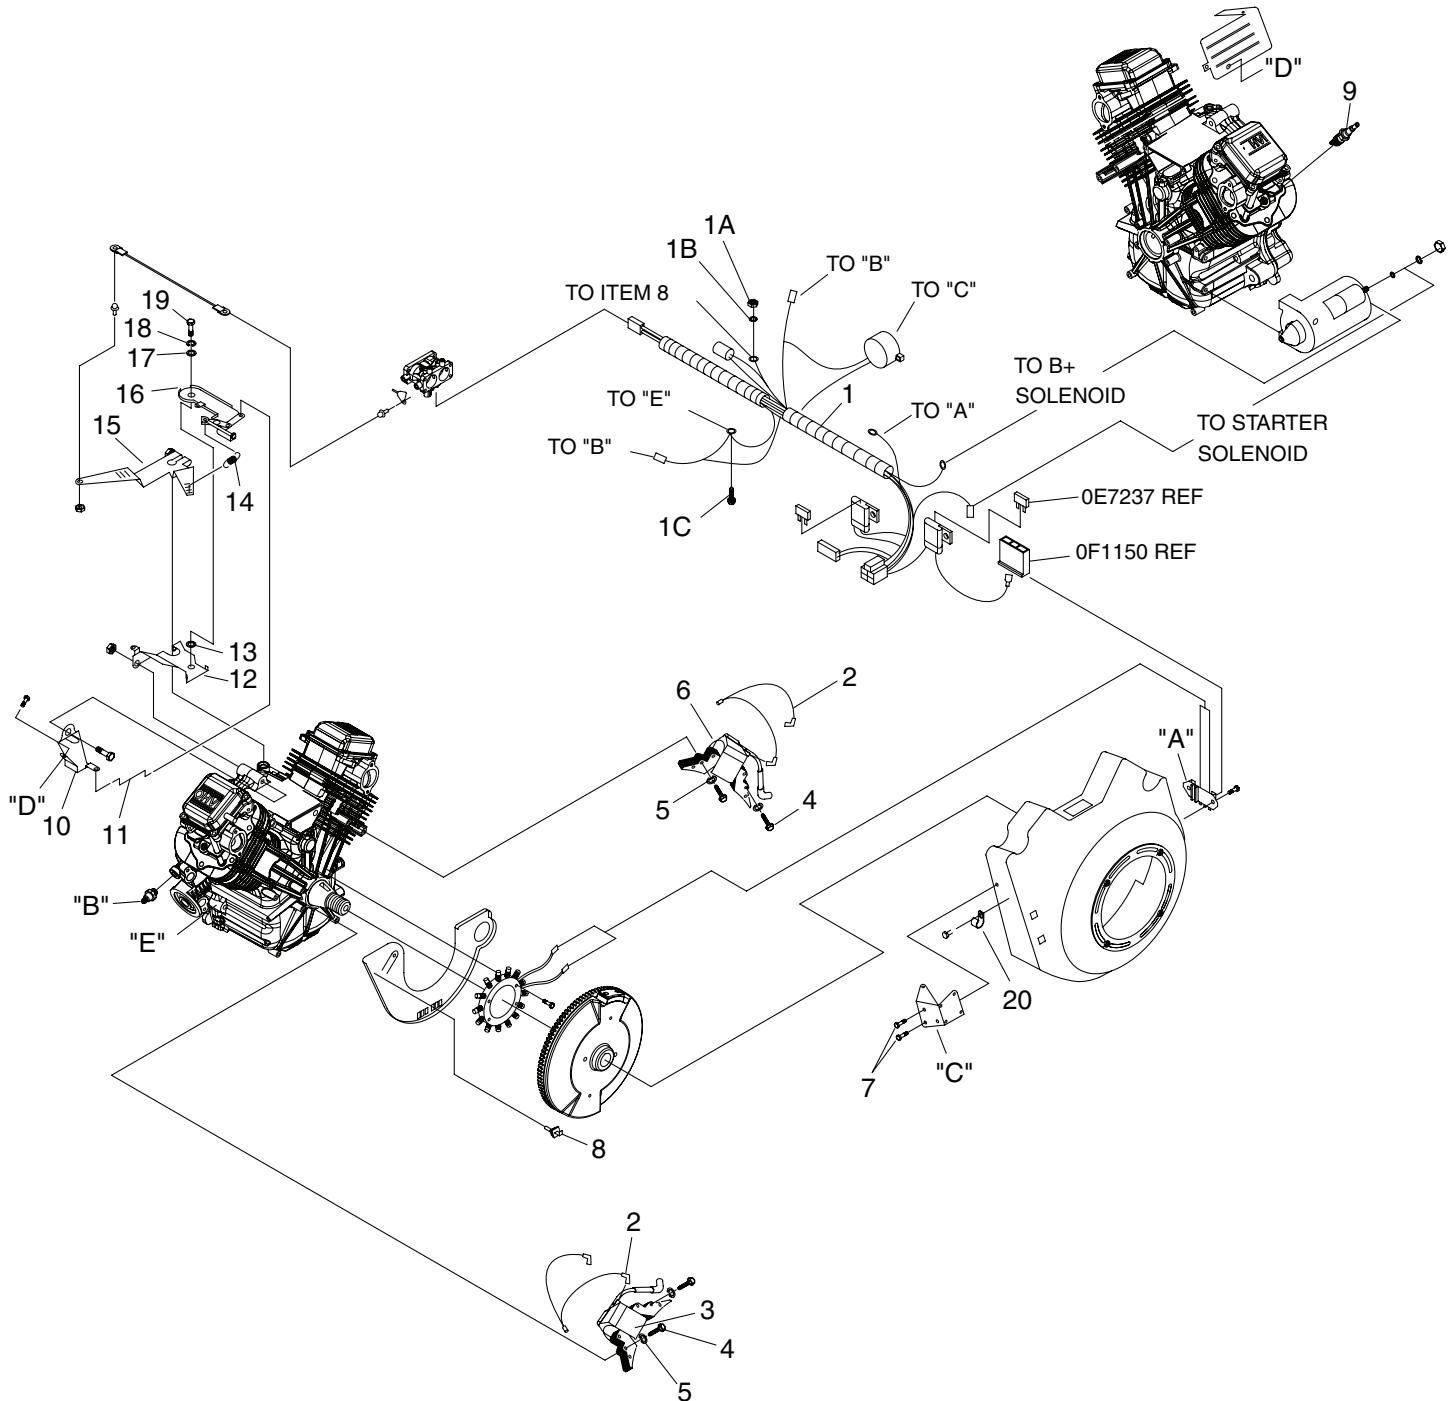

Oil Filter and Oil Cooler

ITEM	PART NO.	QTY.	DESCRIPTION
1	0G68200SRV	1	SWITCH, OIL PRESSURE NORMALLY CLOSED
2	070185H	1	OIL FILTER BLACK 75 LONG
3	035461	2	BARBED STR 1/4NPT X 3/8
4	0G3662B	4	CLAMP, HOSE OETIKER STEPLESS 17mm
5	0G4695C	2	HOSE, 3/8 ID X 6 1/2" LG SAE J30R9
6	0E9506	2	COOLER, OIL GT-990/760

ITEM	PART NO.	QTY.	DESCRIPTION
6	022145	4	WASHER FLAT 5/16-M8 ZINC
7	039253	2	SCREW HHC M8-1.25 X 20 G8.8
8	067989	2	NUT, LOCK FL M8-1.25 YEL CHR

Governor & Electric

## Governor &amp; Electric

ITEM	PART NO.	QTY.	DESCRIPTION
1	0G7529	1	VS WIRE HARNESS ATC / ATO FUSE
NOT SHOWN	0G73460SRV	1	LOW OIL ALARM
1A	022471	1	NUT HEX #8-32
1B	022264	1	WASHER, LOCK #8-M4
1C	0F2094	1	SCREW, PPHM M3-0.5 X SEMS
2	0E7209	1	ASSEMBLY, GROUND WIRE W/ DIODE
3	0G3224BSRV	1	ASSEMBLY, IGNITION COIL W/ DIODE NO ADV.
4	0G3110	4	M6-1.0 X 20
5	026850	4	WASHER, SHAKEPROOF, EXT 1/4 STL
6	0G3224ASRV	1	ASSEMBLY, IGNITION COIL W/ DIODE NO ADV.
7	0C1085	2	SCREW, PPHM M3-0.5 X 8 DEEP
8	0E4997	1	CONNECTOR, GROUND WIRE
9	0E6037A	2	SPARKPLUG
10	0E05530SRV	1	ASSEMBLY, IDLE SPEED SUPPORT BRACKET
11	0D9863	1	ROD, IDLE SPEED ADJUSTMENT
12	0G5420	1	BRACKET, SUPPORT GOVERNOR ADJUST
13	0E5113	1	WASHER, NYLON 0.375" ID
14	0E1150	1	SPRING, GOVERNOR
15	0G5654	1	ASSEMBLY, GOVERNOR LEVER
16	0G6456	1	ASSEMBLY, IDLE SPEED ADJ. W/GROMMET
17	0D3876	1	WASHER, FLAT M5
18	049226	1	WASHER, LOCK M5
19	0E9210	1	SCREW, HHC M5-0.8 X 12 W/ NYLON
20	082121A	3	CLIP, J VINYL COAT 0.375 ID