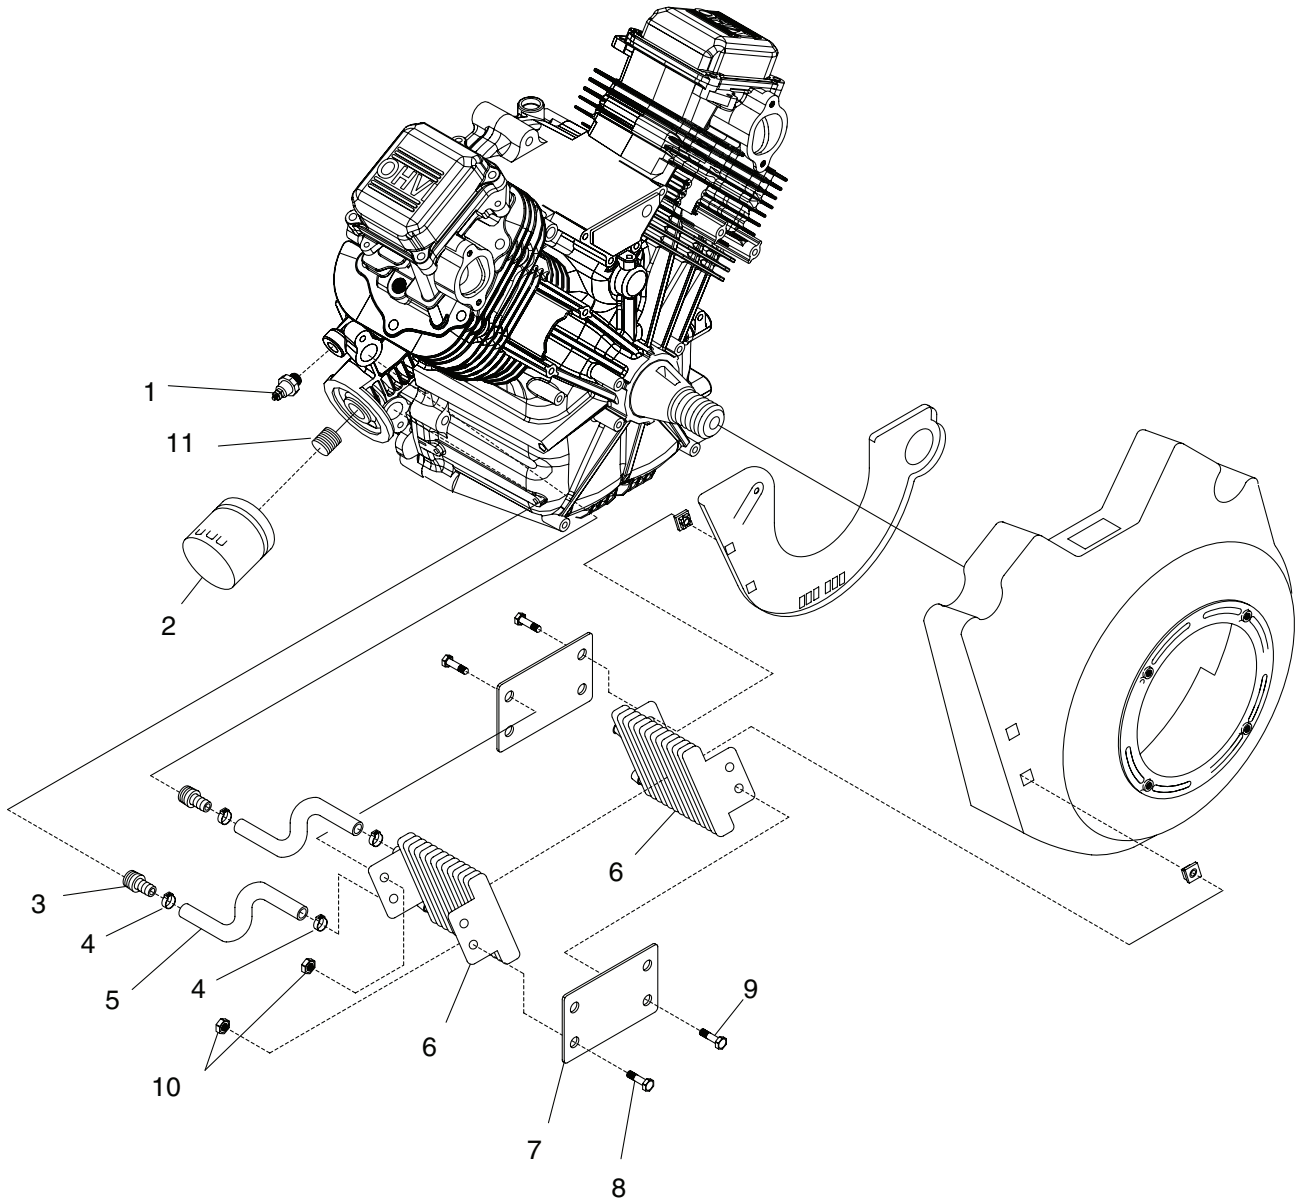

Oil Filter and Oil Cooler

ITEM	PART NO.	QTY.	DESCRIPTION
1	0G68200SRV	1	SWITCH, OIL PRESSURE NORMALLY CLOSED
2	070185H	1	OIL FILTER BLACK 75 LONG
3	035461	2	BARBED STR 1/4NPT X 3/8
4	0G3662B	4	CLAMP, HOSE OETIKER STEPLESS 17mm
5	0G4695C	2	HOSE, 3/8 ID X 6 1/2" LG SAE J30R9
6	0E9506	2	COOLER, OIL GT-990/760

ITEM	PART NO.	QTY.	DESCRIPTION
7	0F4952	2	SUPPORT, OIL COOLER DUAL GTV990
8	043116	4	SCREW, HHC M6-1.0 X 12mm G8
9	0C9764	4	SCREW, PLASTITE 1/4-15 X 3/4
10	0E8388	4	NUT, HEX FLANGE WHIZ M6-1.0 STEEL
11	0C7292	1	NIPPLE, 3/4"-16 UNF