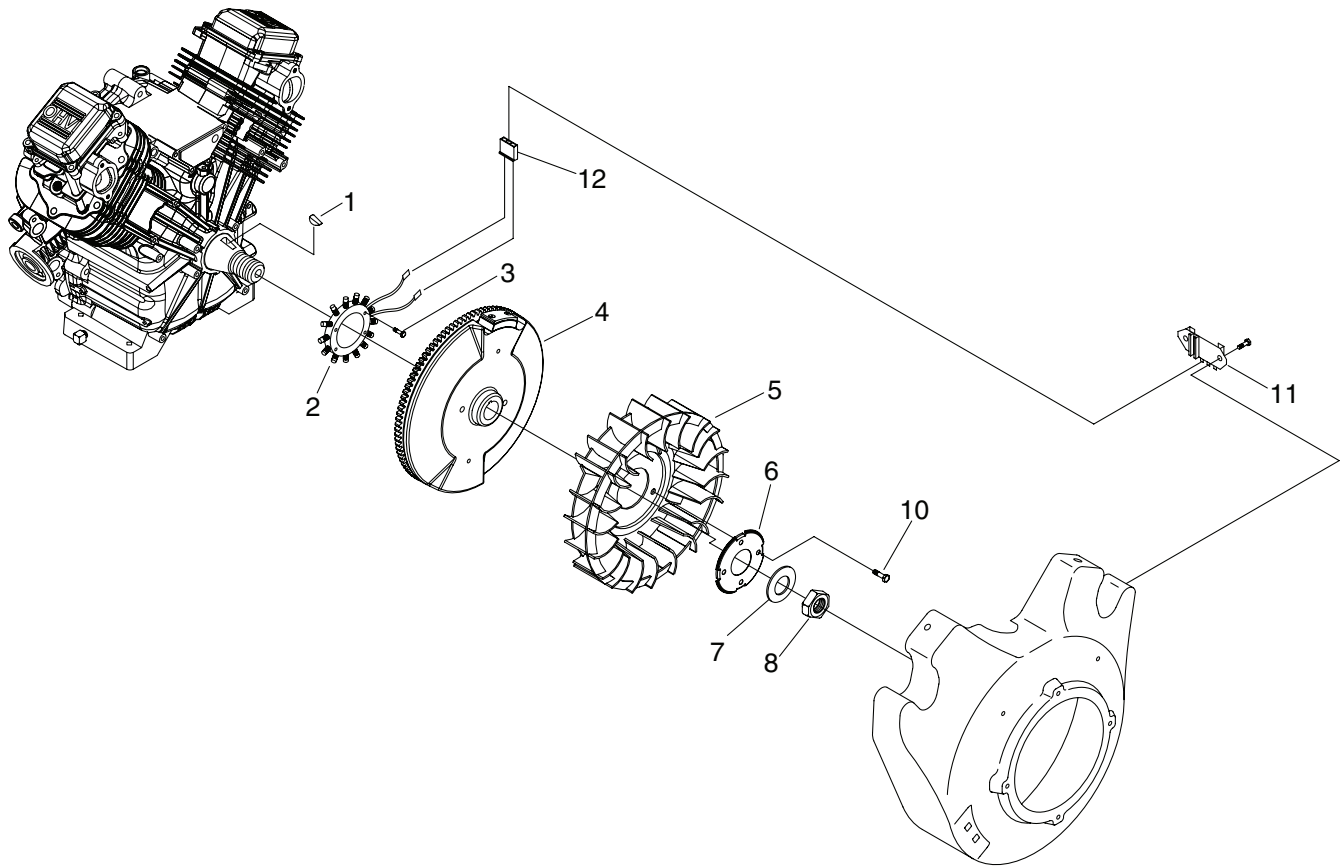

Flywheel

ITEM	PART NO.	QTY.	DESCRIPTION
1	082774	1	KEY, WOODRUFF 4 X 19D
2	0F1153B	1	STATOR, OUTLINE W/LUGS-14.25"
3	092079	4	SCREW, HHTT M6-1.0 X 25 BP
4	0C9182ASRV	1	ASSEMBLY, FLYWHEEL W/LC MAG FRNT PTO
5	0C3031	1	FAN, FLYWHEEL NYLON
6	0C3032	1	PLATE, FAN GTH990

ITEM	PART NO.	QTY.	DESCRIPTION
7	0C3033	1	WASHER, M24
8	0C3034	1	NUT, HEX M24
10	0H4957	2	SCREW, HHFCS M8-1.25 X 10 G8.8
11	0A2702	1	REGULATOR, VOLTAGE (20A)
12	0F1150	1	HOUSING, CONN PACKARD 56 SERIES