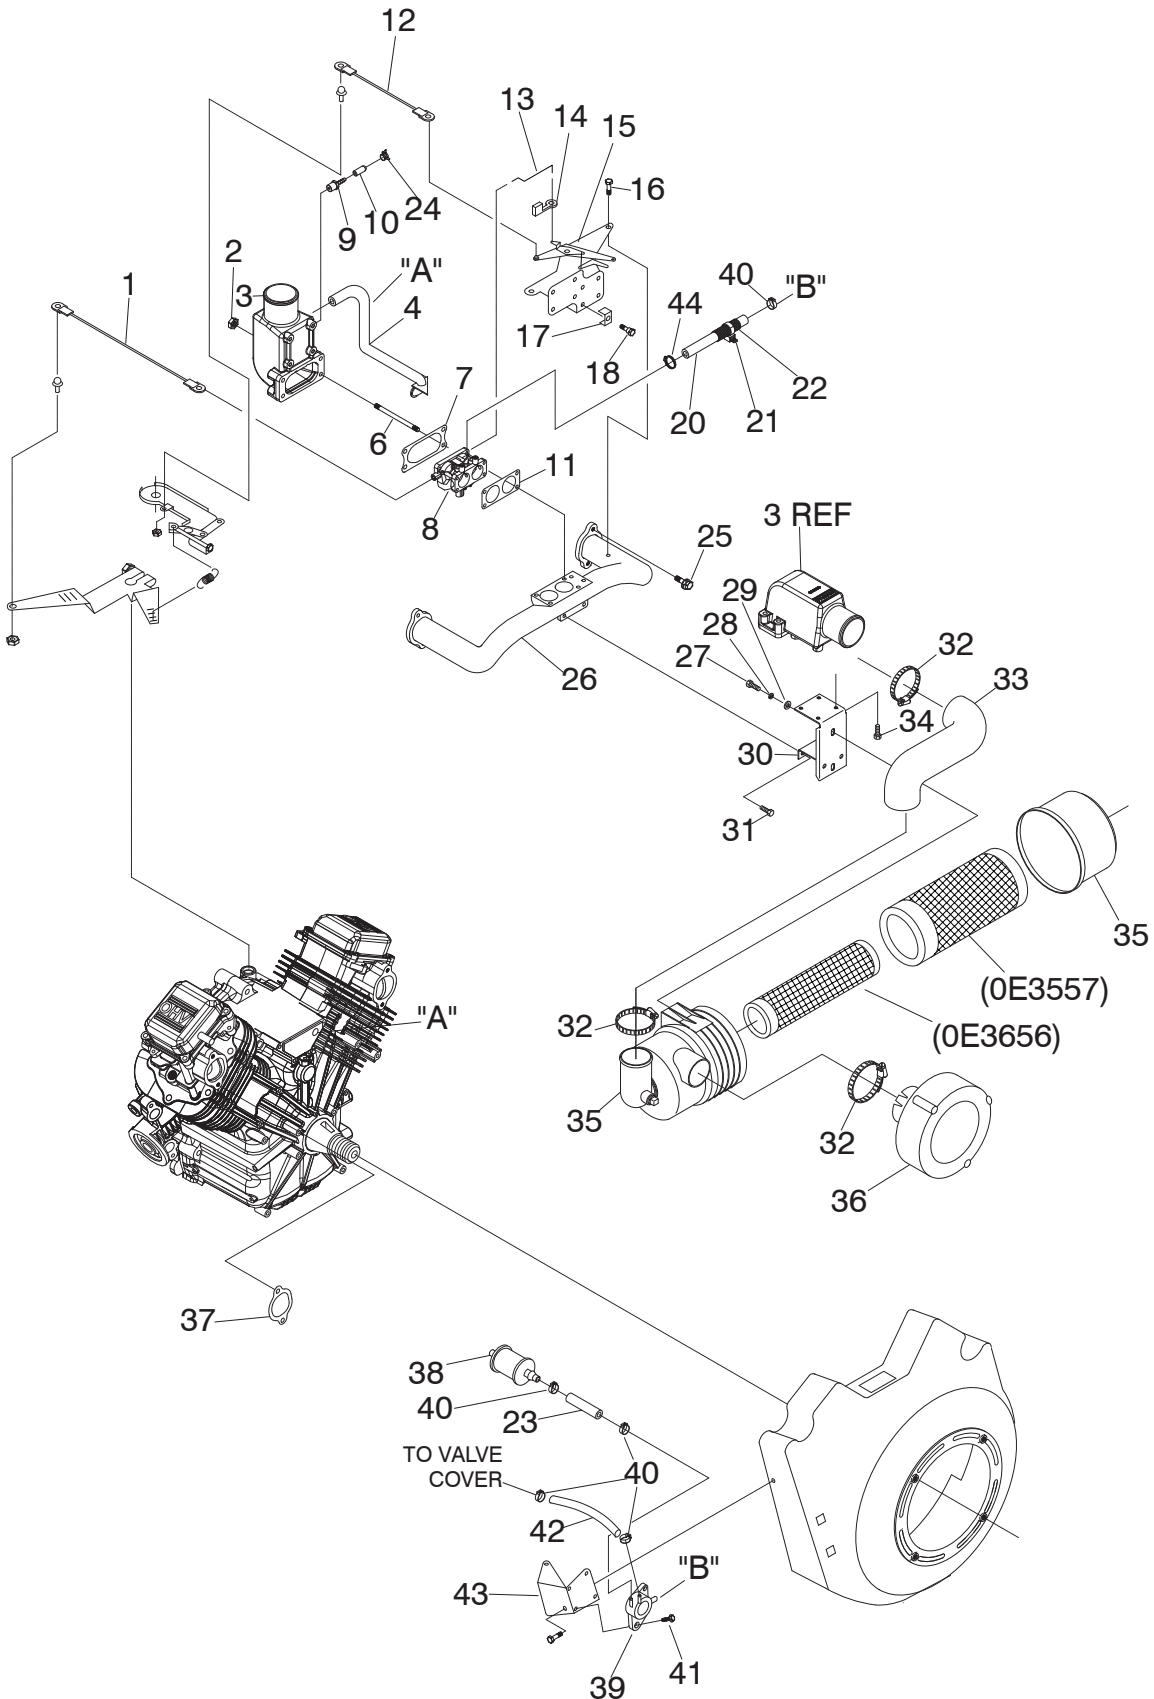

## GTV760 Engine Parts Manual

Model: 005463-0,1,2

Carburetor and Air Intake

**Carburetor and Air Intake**

ITEM	PART NO.	QTY.	DESCRIPTION
1	0D6257	1	ASSEMBLY, GOVERNOR ROD
2	0E8388	4	NUT, HEX FL WHIZ M6-1.0
3	0D3959B	1	ADAPTOR,CARB-AIRBOX,M6,W/HOL
4	0F1316	1	HOSE, BREATHER
5	0F4878	1	NUT, HEX FL WHIZ #10-32 ZINC
6	0D6021	4	STUD, M6-1.0 X 8 CLEAR ZINC
7	0D4026	1	GASKET, CARBURETOR TO ADAPTOR
8	0G4610	1	CARBURETOR, DENI V-760 WITH BALL STUD
9	030096	1	BARBED STR 1/8NPT X 3/16
10	0J3379	1	CAP EVAP PORT 3/16
11	0G0510	1	GASKET, MANIFOLD TO CARBURETOR
12	0D9999	1	ASSY, IDLE SPEED ADJ. ROD
13	0D8559	1	ROD, CHOKE
14	0D1366	1	BUSHING, GOVERNOR ROD
15	0G5648	1	ASSEMBLY, BELLCRANK & BOWDEN BRACKET
16	0E5139	3	SCREW, HHFC M6-1.0 X 8
17	0E4190	4	CLAMP, 3/16" COATED CABLE
18	0F5579	4	SCREW, HHC W/SHOULDER M5-0.8 X 20
19	048031C	5	CLAMP, 1/4" HOSE RED
20	0F9176C	1	HOSE, 1/4" ID 9" LONG GREENBAR
21	029333A	1	TIE WRAP UL 7.4" X 0.19" BLACK
22	084409D	1	SLEEVING, FLEXP HW3/4 3"

ITEM	PART NO.	QTY.	DESCRIPTION
23	0F9176T	1	HOSE, 1/4" ID 18" LONG GREENBAR
24	048031D	1	CLAMP HOSE BAND .31
25	0G3730B	4	SCREW, SHC M8-1.25 x 25 LG SEMS
26	0E3052	1	MANIFOLD, INTAKE GTV
27	042907	2	SCREW, HHC M8-1.25 X 16 LONG
28	022129	2	WASHER, LOCK M8-5/16
29	022145	2	WASHER, FLAT M8-5/16
30	0E2990	1	BRACKET, AIR CLEANER SUPPORT
31	0D6147	2	SCREW, HHC M6-1.0 X 10
32	0E1680	3	CLAMP, HOSE BAND #32 1.563-2.5
33	0E4326	1	HOSE, AIR CLEANER GTV990/760
34	0E1644	4	SCREW, BHSC M6-1.0 X 12
35	0F7642	1	CLEANER, AIR WITH MOUNTING BAND
36	0E4714	1	PRECLEANER AIR INTAKE
37	0C3043	2	GASKET, INTAKE PORT GT990
38	0F0106A	1	FUEL FILTER IN-LINE 1/4" GREY
39	0F6263	1	PULSE, IMPULSE
40	0G3662A	1	CLAMP, HOSE OETIKER 14.5 DIA
41	0G0926	2	SCREW, HHFCS M6-1.0 X 16 G8.8
42	0F9176F	1	HOSE, 1/4" ID 7" LONG GREENBAR
43	0D6027	1	BRACKET, FUEL PUMP
44	040173	1	CLAMP, HOSE WORM GEAR