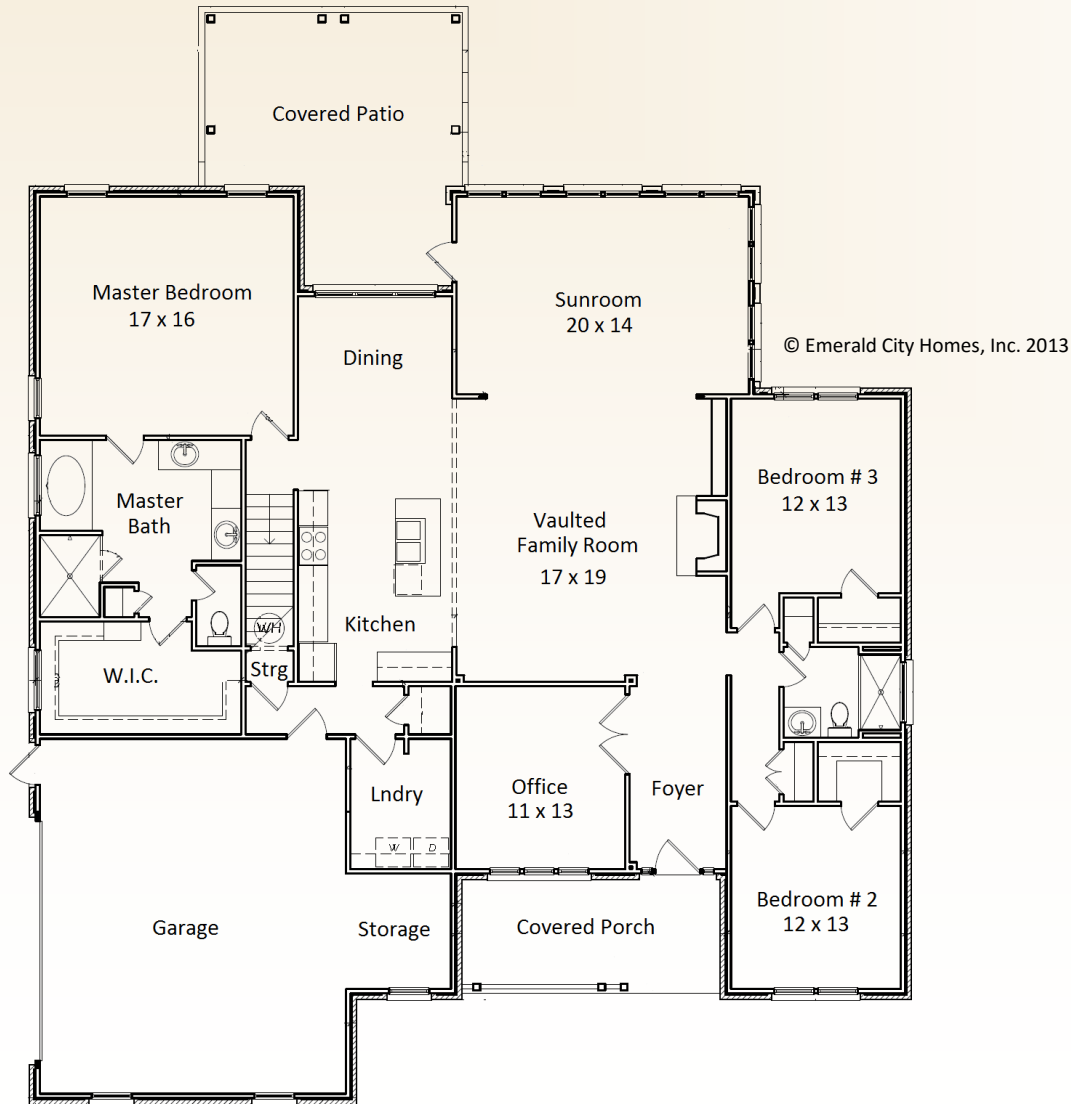

The Aster

2800 Square Feet
4 Bedrooms, 3 Baths, Home Office, Sunroom, Private Guest Suite, Walk-in Storage, 2 Car Garage w/additional storage

These are general sketches; please refer to construction documents for exact measurements.