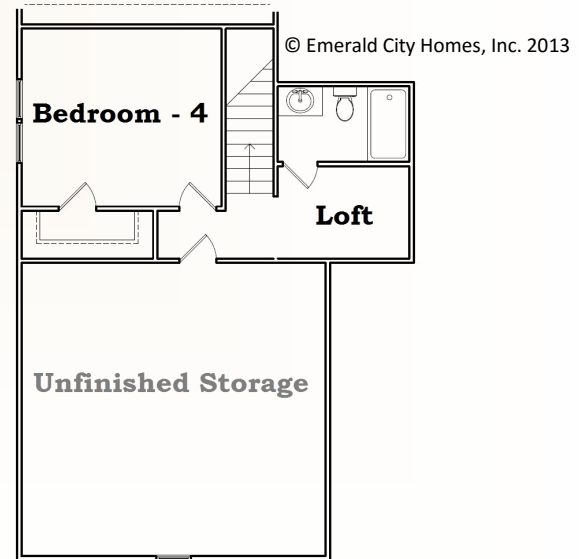

The Aster

2800 Square Feet
4 Bedrooms, 3 Baths, Home Office, Sunroom, Private Guest Suite, Walk-in Storage, 2 Car Garage w/additional storage

These are general sketches; please refer to construction documents for exact measurements.