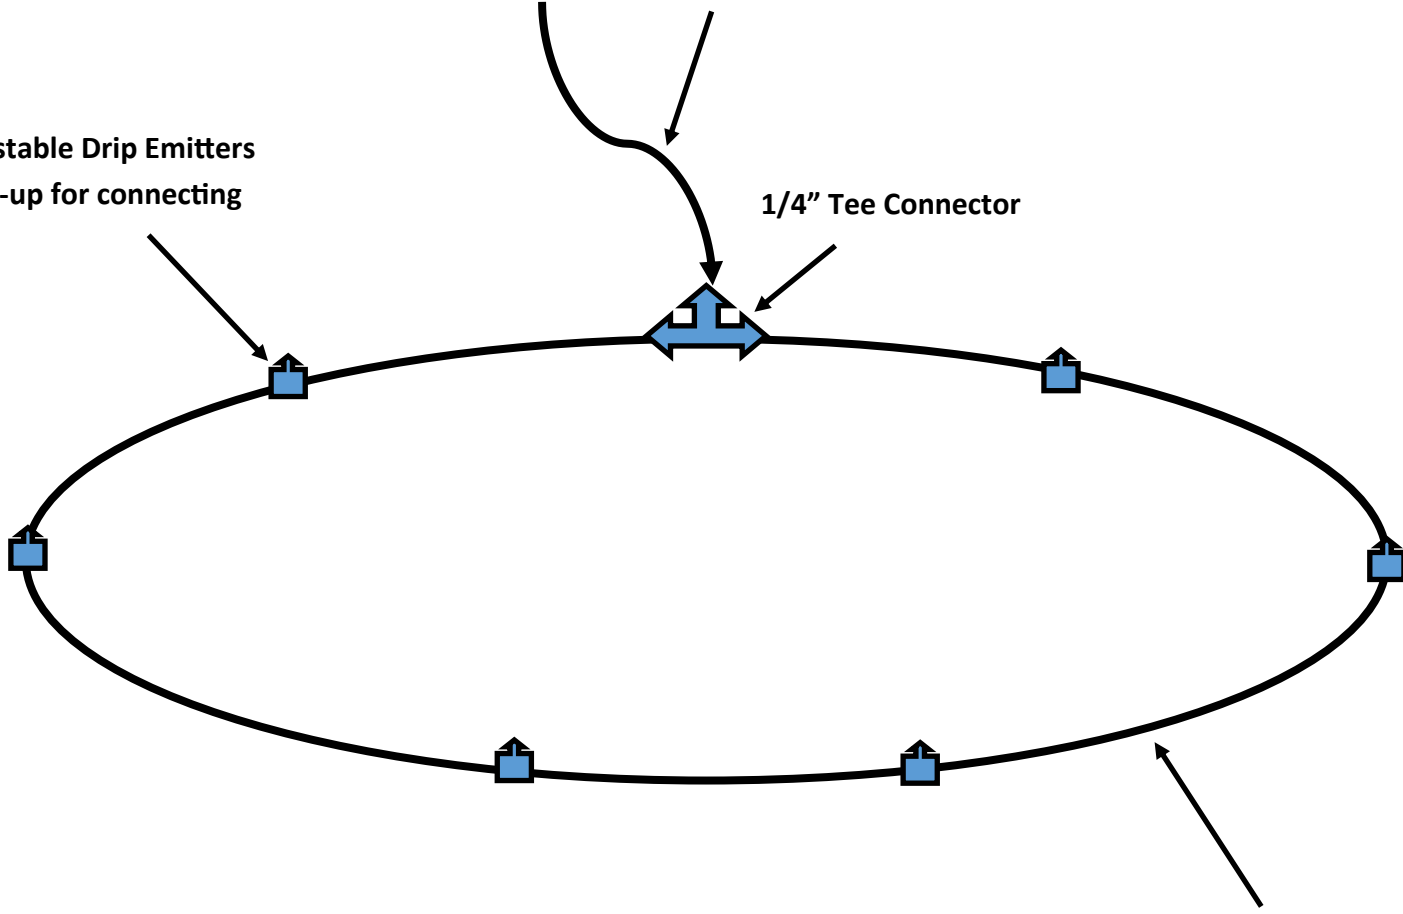

1/4" Irrigation Tubing from existing Irrigation

1/4" Adjustable Drip Emitters  
See close-up for connecting

1/4" Tee Connector

1/4" Irrigation Tubing Loop

1/4" Adjustable Drip Emitter  
1/4" Irrigation Tubing  
1/4" Irrigation 2-way Connector  
1/4" Irrigation Tubing Loop