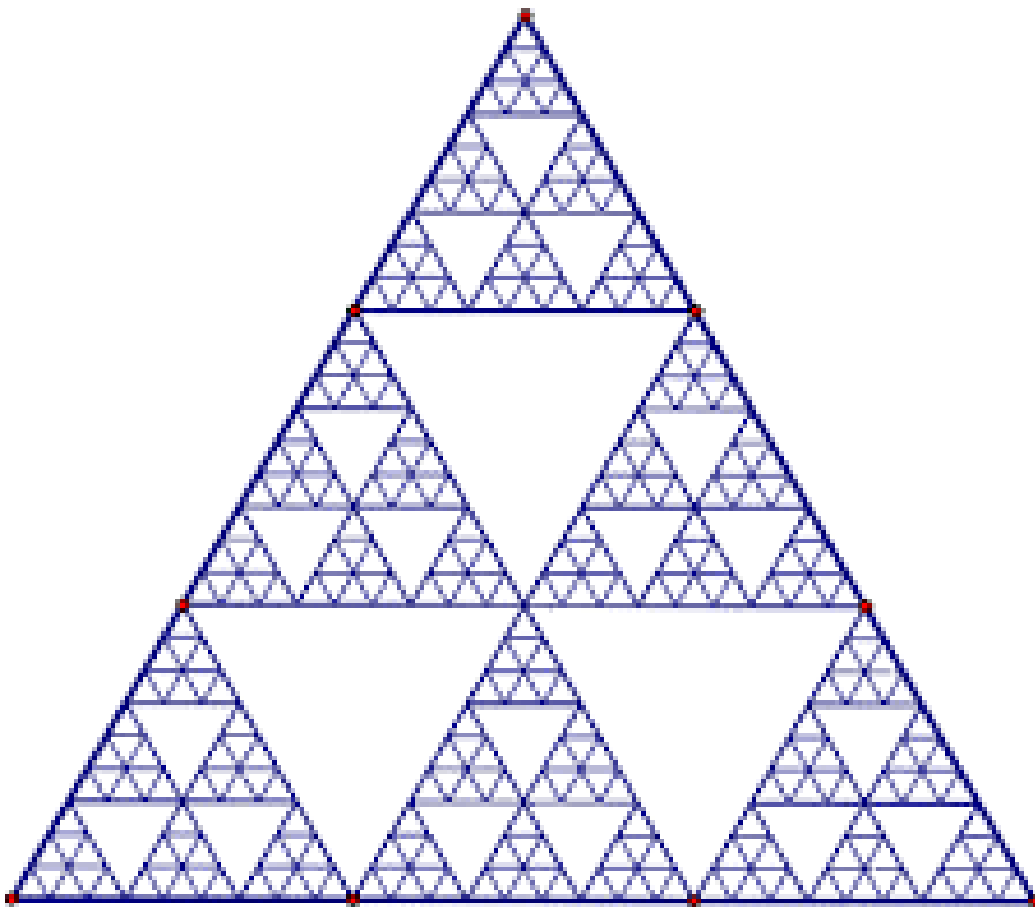

Mandlebrot Set

Sierpinski Triangle

Box Fractal

Koch Curve – Snowflake

(computer generated)

Koch Curve – Coastline

(computer generated)

Tree Fractal (computer generated)

Fern

Broccoli

Lightning

Crack in Ground/Rocks

Snowflake

Coastline

Tree