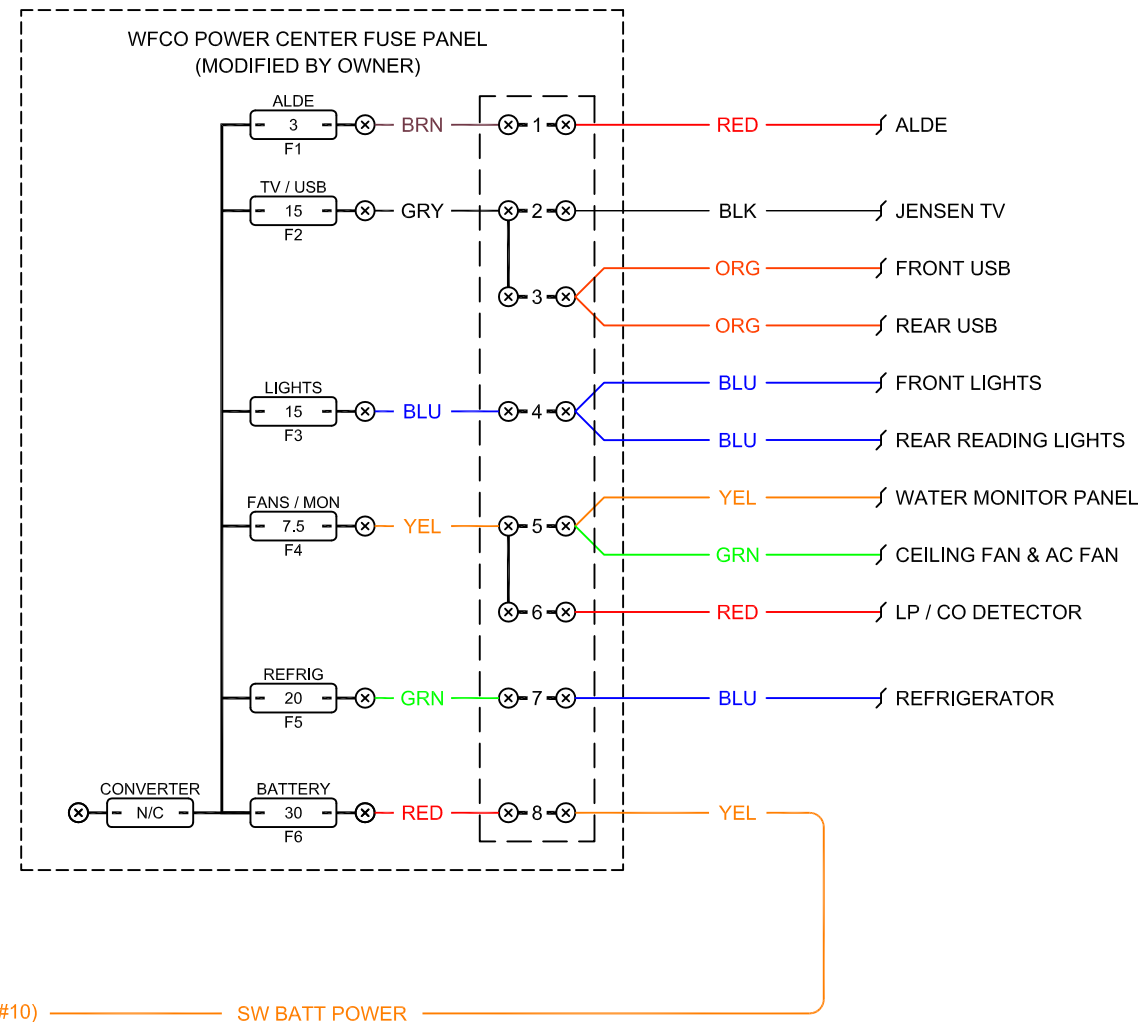

P A R T S L I S T					
ITEM	QTY	PART NUMBER	DESCRIPTION	MANUFACTURER	AMAZON ASIN
1	1	BB10012	100 Ah 12 Volt Deep Cycle Battery	Battle Born Batteries	B06XX197GJ
2	1	EJ-3520-BBX	Electric Jack w/ Footplate 25-1/8" Lift - 3.5K	etrailer.com	N/A
3	2	5025	ATO/ATC Fuse Block 6-Circ w/Cover & Neg	Blue Sea Systems	B000THQ0CQ
4	1	5032	ATO/ATC Fuse Block 12-Circ Split, Cover, Neg	Blue Sea Systems	B00WM2MWQ4
5	1	MKA / SHUNT-100	100 Amp, 100 mv Current Shunt	Deltec / AZ Wind & Sun	N/A
6	1	2300	Blue Sea Systems BusBar 10 Gang w/ Cover	Blue Sea Systems	B0091VHLW4
7	A/R	104043	18 Gauge AWG 4 Conductor Speaker Wire/Cable	Mono Price	B003KPYRJM
8	1	387874	Switch Assembly (Battery ON/OFF Switch)	Lippert	B077SS3BWC
9	1	01-00055-000	Battery Disconnect Relay	Intellitec	B072N8NYN2
10	2	SPR-E-Flex-100	100 Watt Solar Panel	SunPower	N/A
11	1	701	Battery Switch, Surface Mount	BEP / Marinco	B005DUUL9W
12	1	1011	12V Socket	Blue Sea Systems	B001U4ZZPK
13	1	PD9130LV	Power Converter - Lithium, 12 Volts, 30 Amps	Progressive Dynamics	N/A
14	1	ZS-30A	5-Stage PWM Charge Controller (Lithium)	Zamp	N/A
15	1	TM2030A	Trimetric Battery Monitor	Bogart / AZ Wind & Sun	N/A
16	1	GP-SW150-12	150-Watt Pure Sine Wave Inverter	Go Power	B00153EYX0
17	1	4353	Below Deck Panel, On/Off, 12V, Dual USB	Blue Sea Systems	B01AYOSD50
18	1	RH2B-UTDC12V	Relay Top Mount DPDT 10A 12VDC	Idec	B005T5I9C2
19	1	HW30C	30 Amp Hardwired RV EMS	Progressive Industries	B002UC6RSA

SHT 2 f — YEL (#10) — SW BATT POWER

MALE NEMA L5-30P
MATING SIDE
TRAILER POWER CONNECTOR

GRN #10
WHT #10
BLK #10

PEDESTAL CONNECTION

NEMA TT-30R
MATING SIDE

NEMA TT-30P
MATING SIDE

POWER CORD

NEMA L5-30R
MATING SIDE

NEMA TT-30R
(WIRE SIDE)

NEMA TT-30P
WIRE SIDE

NEMA L5-30R
WIRE SIDE

LOC: ABOVE TV

LOC: NEXT TO ALDE

LOC: LOWER L.H. BENCH

WFCO LOAD CENTER - 120 VAC CIRCUIT
(INTERNAL CONVERTER DISCONNECTED)

THESE ITEMS ADDED BY MODIFICATION