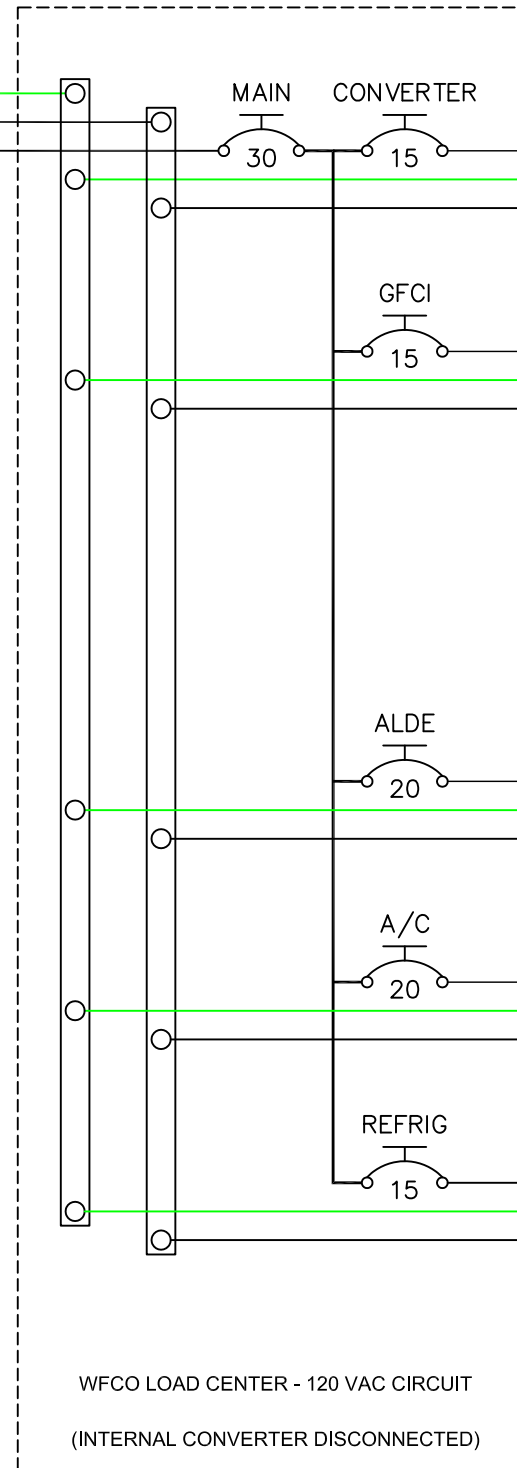

SHT 2 f — YEL (#10) — SW BATT POWER

MALE NEMA L5-30P
MATING SIDE
TRAILER POWER CONNECTOR

GRN #10
WHT #10
BLK #10

PEDESTAL CONNECTION

NEMA TT-30R
MATING SIDE

NEMA TT-30P
MATING SIDE

POWER CORD

NEMA L5-30R
MATING SIDE

NEMA TT-30R
(WIRE SIDE)

NEMA TT-30P
WIRE SIDE

NEMA L5-30R
WIRE SIDE

LOC: ABOVE TV

LOC: NEXT TO ALDE

LOC: LOWER L.H. BENCH

WFCO LOAD CENTER - 120 VAC CIRCUIT
(INTERNAL CONVERTER DISCONNECTED)

THESE ITEMS ADDED BY MODIFICATION

CONV RECEPT (ADDED)

LOC: UNDER L.H. BENCH

LOC: UNDER L.H. BENCH

INVERTER RELAY (ADDED)

GFCI RECEPT

LOC: LOWER L.H. BENCH

LOC: UNDER L.H. BENCH

LOC: UNDER L.H. BENCH