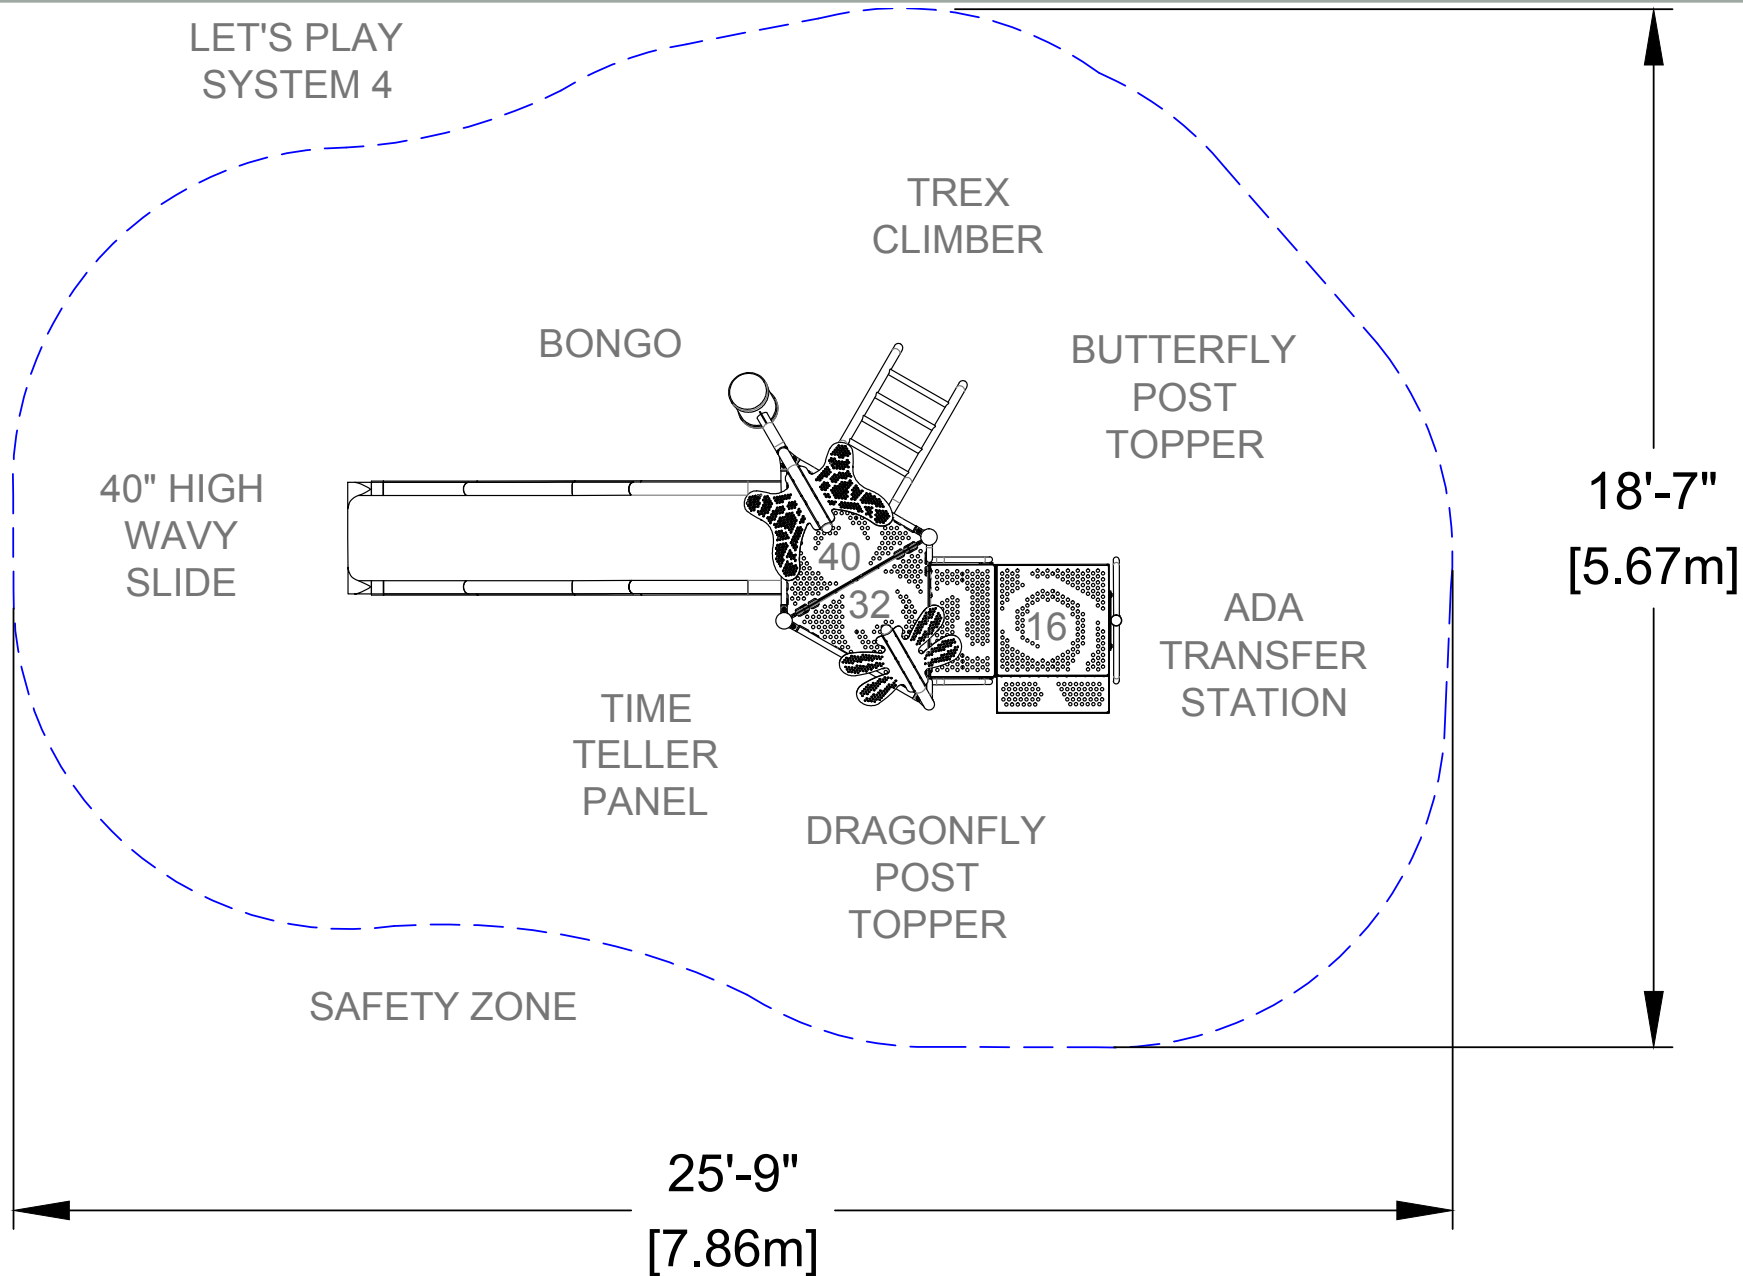

## LET'S PLAY SPRUCE SUMMIT - GRAPE VINE

PROJECT LET'S PLAY

## LET'S PLAY SPRUCE SUMMIT - GRAPE VINE

PROJECT LET'S PLAY

LET'S PLAY SYSTEM 4

**LET'S PLAY SPRUCE SUMMIT**

DATE 03/20/2015  
 PROJECT LET'S PLAY  
 REVISION -  
 DESIGNER Xccent

MIN. "FALL ZONE"  
 25'-9" x 18'-7"