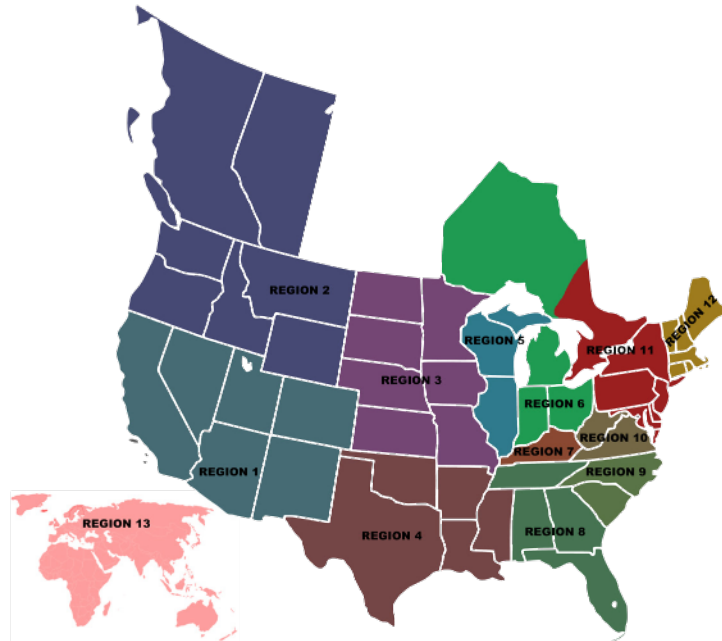

NEW MEXICO

Asha OF New Mexico, Inc.
Kathy Parker
kmparker56@gmail.com
(505) 877-8387

NEVADA UTAH

REGION 2

OREGON, WASHINGTON & SURROUNDS

Northwest Saddlebred Association
Nwsaddlebreds.org
Ginger Perry-Failor
(425) 481-1085

ALBERTA

ASHA of Alberta
Raylene McWade
rmmcwade@xplornet.com
(403) 887-2566

IDAHO MONTANA WYOMING

BRITISH COLUMBIA

REGION 3

IOWA

ASH Futurity of Iowa
Jacqueline Rongish
jrbaron@aol.com
(712) 545-4377

Iowa ASA
iasaddlebred.com
Suzanne Robinson
Robinson.suzanne@mac.com
(515) 360-9780