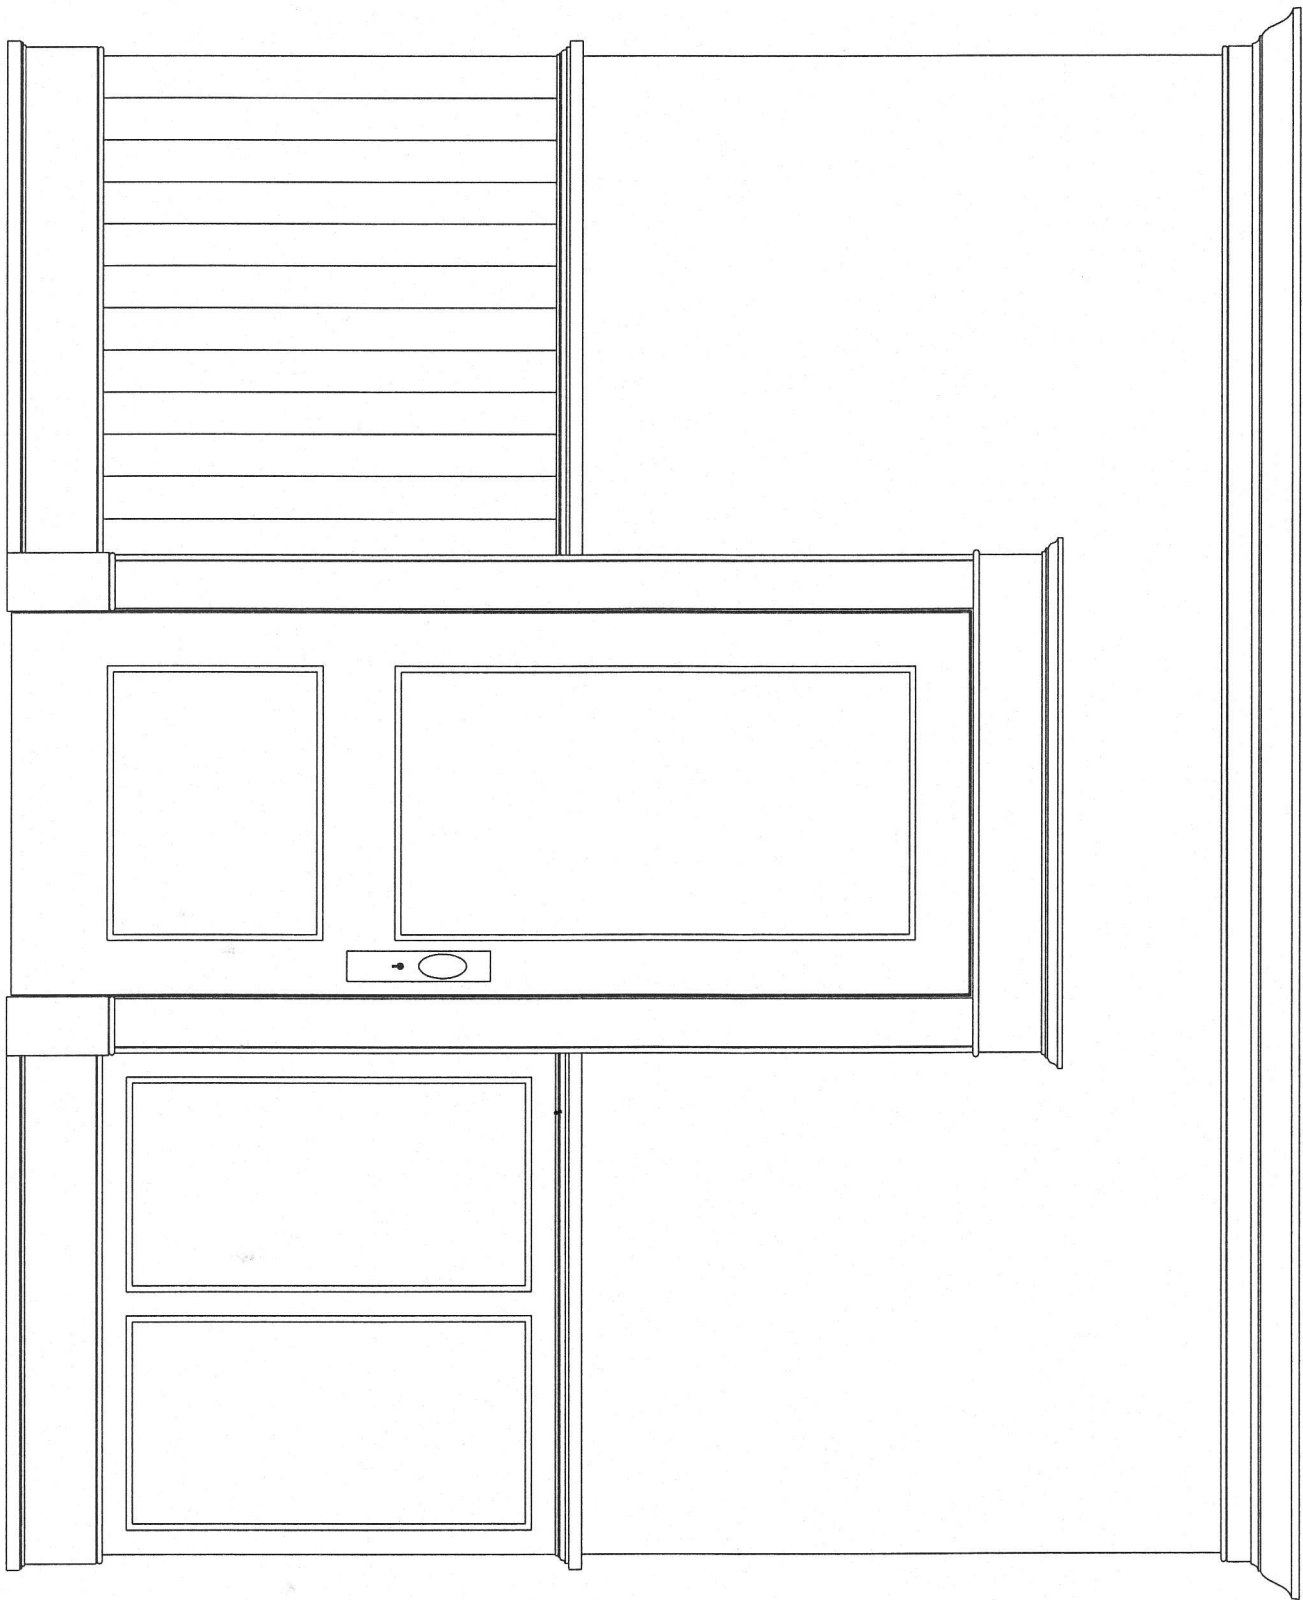

Kullman Package

Kullman Interior concept

Rhodes & Rhodes Millwork
3011 Ocean Heights Avenue Unit A
Egg Harbor Township, NJ 08234
609-653-3180 Phone 609-653-3181 Fax
rhodesandrhodes@gmail.com

Approved By: _____
Date: _____
Scale: $\frac{3}{4}'' = 1'-0$
Concept: 1