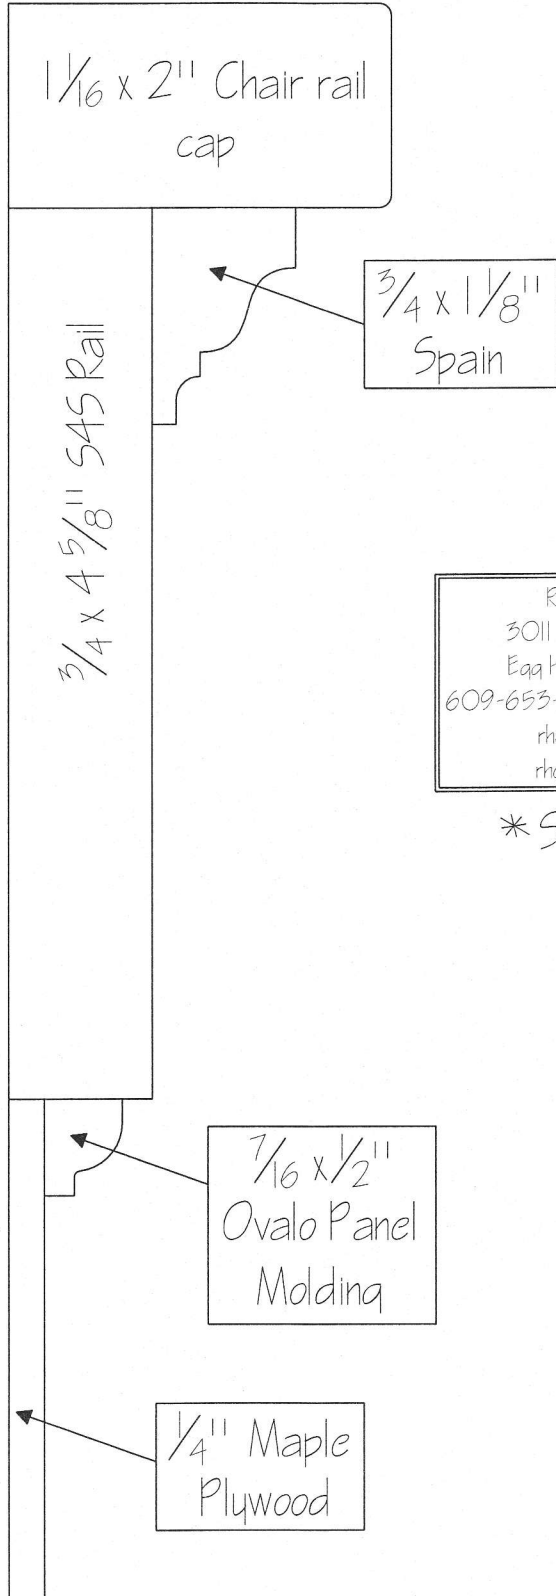

Kullman Chair rail

Rhodes & Rhodes Millwork
3011 Ocean Heights Avenue Unit A
Egg Harbor Township, NJ 08234
609-653-3180 Phone 609-653-3181 Fax
rhodesandrhodes@gmail.com
rhodesandrhodesmillwork.com

Scale: Full size