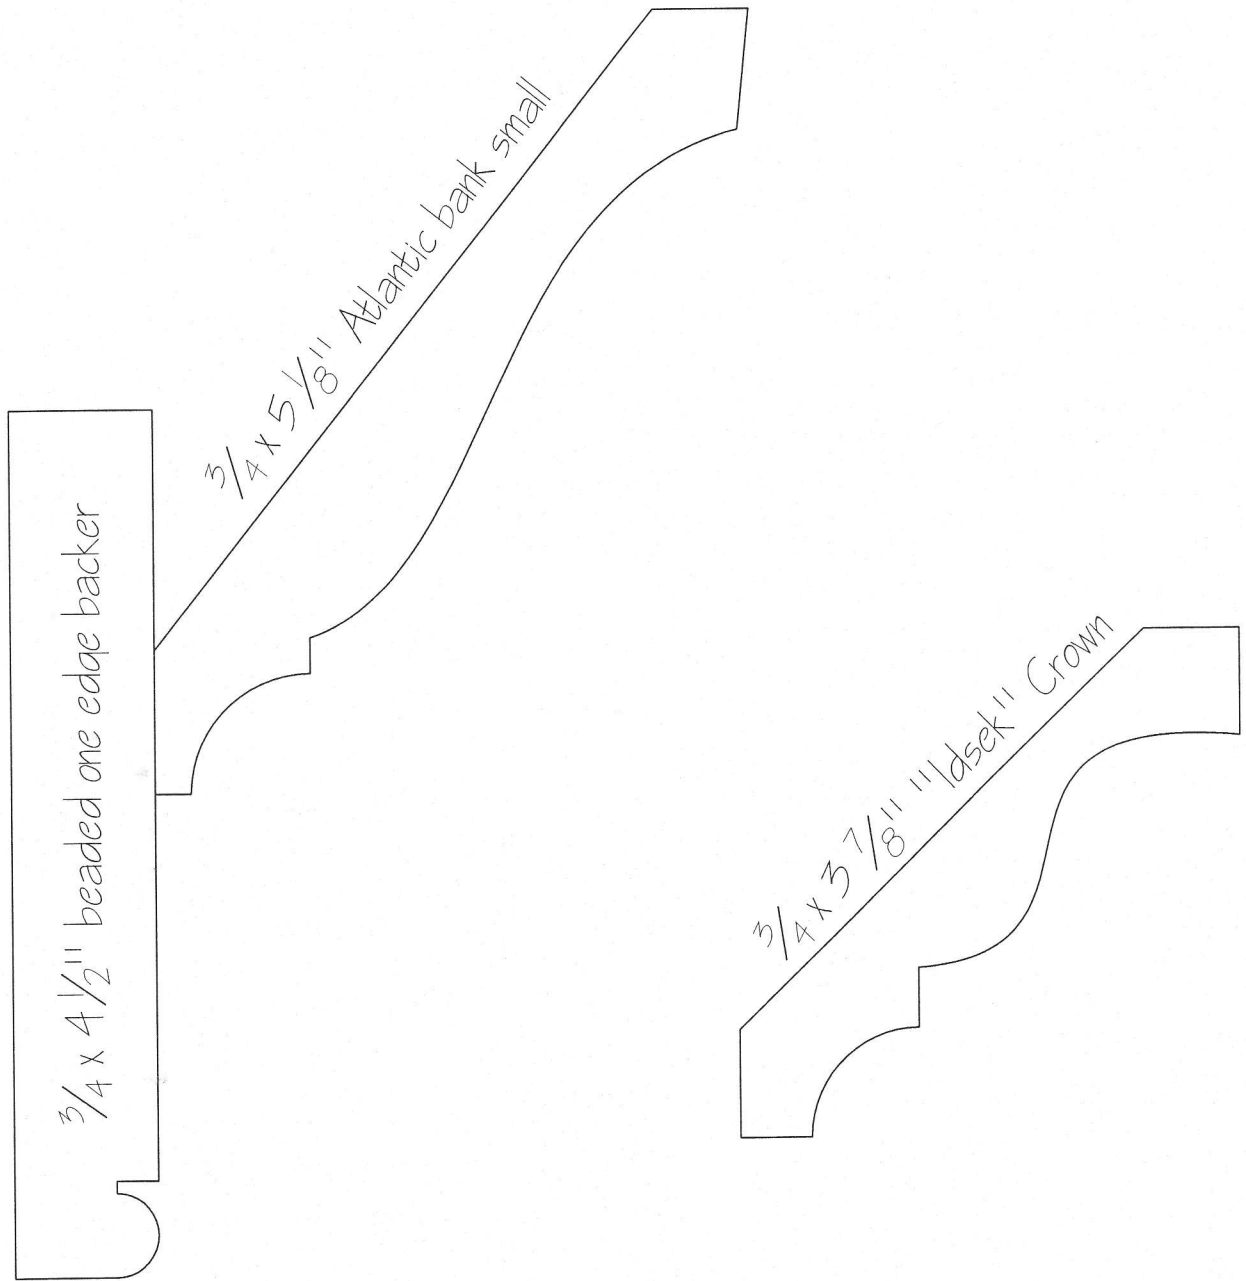

Kullman crowns

Scale: Full size

Rhodes & Rhodes Millwork
3011 Ocean Heights Avenue Unit A
Egg Harbor Township, NJ 08234
609-653-3180 Phone 609-653-3181 Fax
rhodesandrhodes@gmail.com