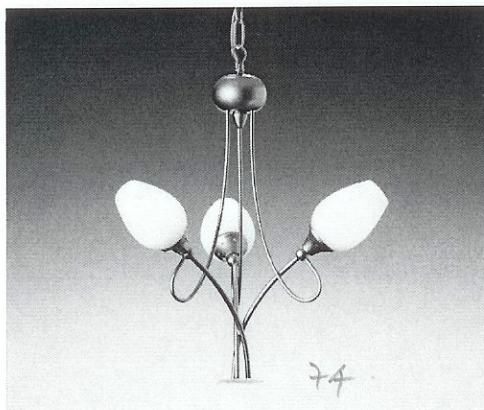

Alternative

Items 1-3 of 6

Product Info

Antique brass effect 5 light ceiling fitting with opal glass shades.

Brand	John Lewis
Bulb	Requires 5x 40W maximum SES golf ball bulbs
Dimensions	Drop 33 x Dia.34cm
Finish	Brass
Type	Multi-arm lights

Ref: CL2/39525243

**CHRISTOPHER WRAY**  
LONDON

**CLEARANCE SALE**

To order please call 020 8466 1331

**Browse by Product Type:**

- CHANDELIERS & PENDANTS
- FLUSH & SEMI FLUSH PENDANTS
- WALL LIGHTS
- TABLE LAMPS
- DESK LAMPS
- FLOOR LAMPS
- SPOT LIGHTS WALL & CEILING
- DOWNLIGHTERS
- PICTURE LIGHTS
- BATHROOM LIGHTS
- EXTERIOR LIGHTING
- SHADES - FABRIC & CARD