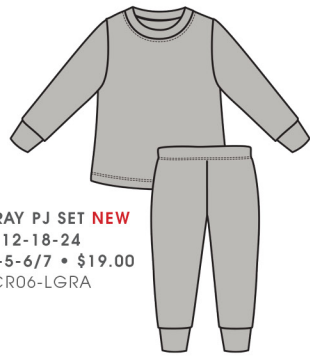

TRUE NAVY SLEEPER NEW
12-18-24 • \$16.00
CR03-TNAV

NEW ITEMS AVAIL. 3/1

UNICORNS PJ SET
12-18-24
2-3-4-5-6/7 • \$19.00
CR06-UNI

ELEPHANT PJ SET
12-18-24
2-3-4-5-6/7 • \$19.00
CR06-ELEP

STARS PJ SET **NEW**
12-18-24
2-3-4-5-6/7 • \$19.00
CR06-STBP

ZEBRA PJ SET **NEW**
12-18-24
2-3-4-5-6/7 • \$19.00
CR06-ZEBP

STARS PJ SET **NEW**
12-18-24
2-3-4-5-6/7 • \$19.00
CR06-STGR

ZEBRA PJ SET **NEW**
12-18-24
2-3-4-5-6/7 • \$19.00
CR06-ZELG

STARS PJ SET **NEW**
12-18-24
2-3-4-5-6/7 • \$19.00
CR06-STLB

BIG BEAR PJ SET
12-18-24
2-3-4-5-6/7 • \$19.00
CR06-BEAR

TRAFFIC PJ SET
12-18-24
2-3-4-5-6/7 • \$19.00
CR06-TRAF

FOREST PJ SET
12-18-24
2-3-4-5-6/7 • \$19.00
CR06-FORE

BABY PINK PJ SET **NEW**
12-18-24
2-3-4-5-6/7 • \$19.00
CR06-BPIN

LT. GRAY PJ SET **NEW**
12-18-24
2-3-4-5-6/7 • \$19.00
CR06-LGRA

TR. NAVY PJ SET **NEW**
12-18-24
2-3-4-5-6/7 • \$19.00
CR06-TNAV

UNICORNS

FOREST

STARS GRAY

ELEPHANTS

TRUE NAVY

BABY PINK