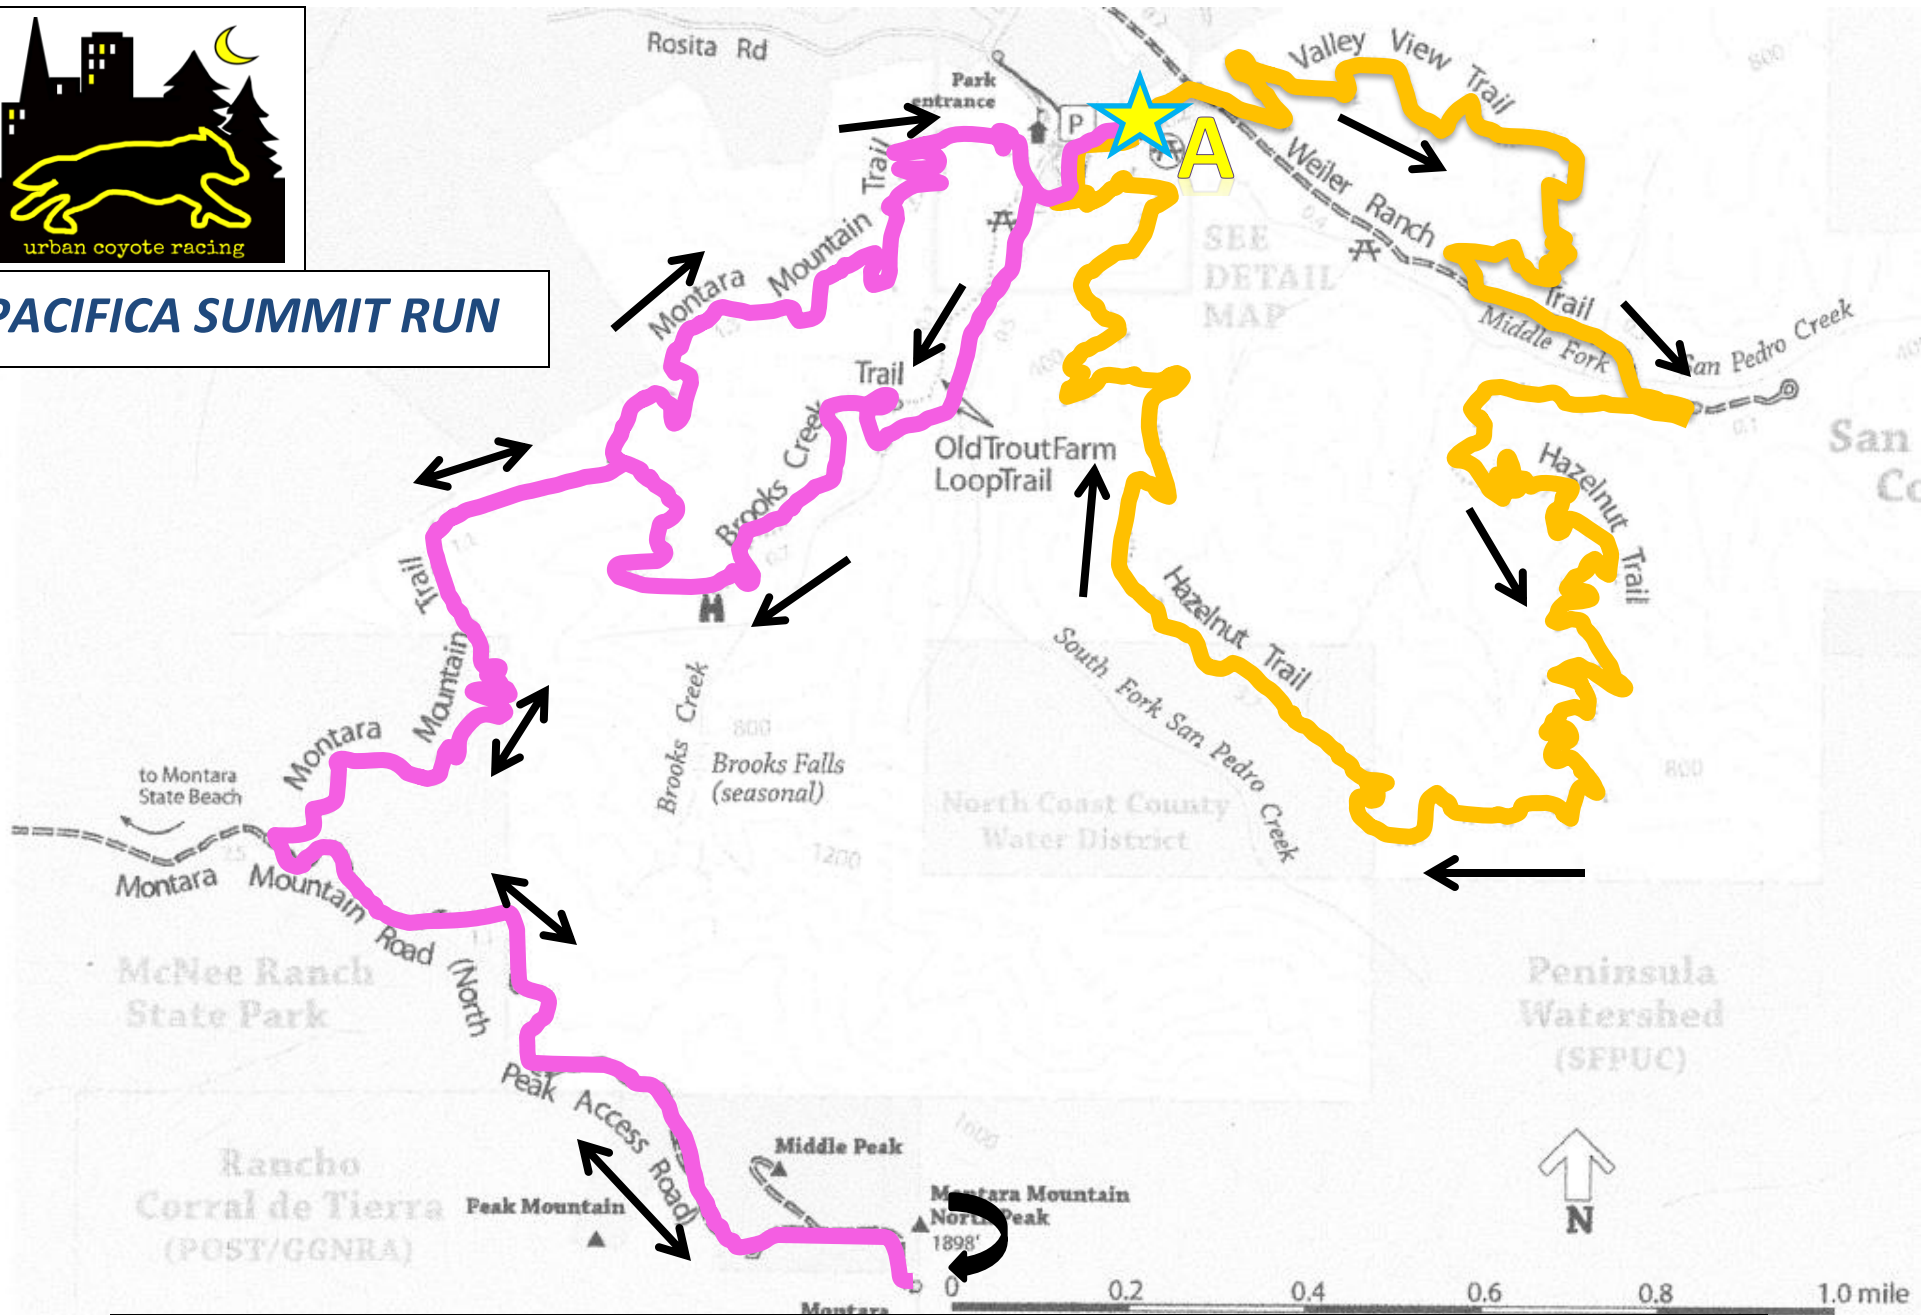

## PACIFICA SUMMIT RUN

10K – **ORANGE** LOOP

HALF MARATHON – **PINK** LOOP THEN **ORANGE** LOOP

30K – **PINK** LOOP THEN **ORANGE** LOOP THEN **ORANGE** LOOP AGAIN

Start/Finish

Aid Station