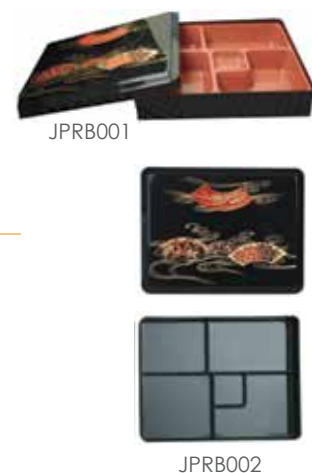

HAND ROLL RACKS

Convenient rack to hold sushi rolls. Accommodates 3, 5, or 10 rolls at once.

ITEM	DESCRIPTION	U/M	WEIGHT GROSS lbs	INNER PACK	MASTER PACK	CU.FT.	LIST PRICE
29	Hand Roll Rack - 3 Cavities	EACH	12.80	1	60	3.30	\$13.01
30	Hand Roll Rack - 5 Cavities	EACH	11.90	1	40	3.50	\$18.76
53	Hand Roll Rack - 10 Cavities	EACH	14.30	1	24	3.80	\$31.11

OBON SERVING TRAYS

Japanese Lacquer Ware with coated finish to resist water and moisture. These Japanese style serving trays are available in two sizes.

ITEM	DESCRIPTION	U/M	WEIGHT GROSS lbs	INNER PACK	MASTER PACK	CU.FT.	LIST PRICE
PLA013	13" x 9 1/2"	EACH	59.40	12	72	4.20	\$24.17
PLA016	15 1/2" x 11 1/2"	EACH	81.60	12	84	3.20	\$25.08

MAKUNOUCHI BENTO SERVERS

Japanese style lunch box with decorative exterior. Comes with removable inner tray or fixed interior. Separate compartments for each item. Available sizes in 10" and 10 1/2".

ITEM	DESCRIPTION	U/M	WEIGHT GROSS lbs	INNER PACK	MASTER PACK	CU.FT.	LIST PRICE
JPRB001	Japanese Lunch Box (Removable Tray)	EACH	48.18	1	24	4.80	\$38.11
JPRB002	Japanese Lunch Box	EACH	35.64	1	24	4.80	\$37.07