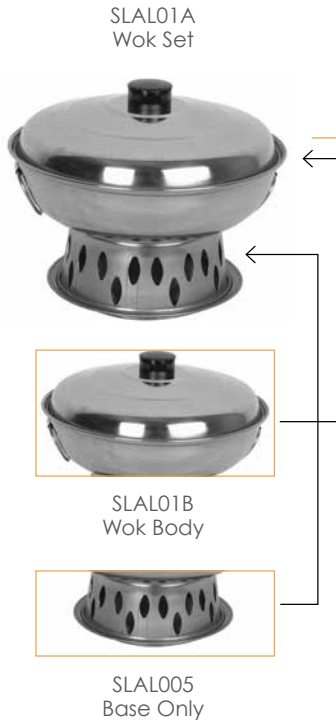

SHIRAKI WOOD SHOYU HOLDERS

Shiraki wood made dispenser for soy sauce and condiment dispensers. Compact and decorative. Available in 9" x 5" and 8" x 4½".

ITEM	DESCRIPTION	U/M	WEIGHT GROSS lbs	INNER PACK	MASTER PACK	CU.FT.	LIST PRICE
Y-75	Sauce Dispenser (Large) 9" x 5"	EACH	24.25	6	36	1.74	\$27.48
Y-95	Sauce Dispenser (Small) 8" x 4½"	EACH	24.25	6	36	1.59	\$23.84
K109	Sauce Dispenser with Handle (6½" x 3¾")	EACH	30.86	7	42	2.80	\$24.91

TOOTHPICKS

Round toothpicks made of bamboo. Packed.

ITEM	DESCRIPTION	U/M	WEIGHT GROSS lbs	INNER PACK	MASTER PACK	CU.FT.	LIST PRICE
BATP001	Bamboo Tooth Pick, 10 BAG/PACK	PACK	25.60	1	50	1.01	\$10.12

ALCOHOL WOKS

Stainless steel woks with stand to keep meals nice and hot. Wok includes handles and lid. Available size: 7½", 9", 10", & 11" diameter.

ITEM	DESCRIPTION	U/M	WEIGHT GROSS lbs	INNER PACK	MASTER PACK	CU.FT.	LIST PRICE
SLAL01A	19 cm, 7½" Alcohol Wok Set	SET	41.89	1	24	4.08	\$35.65
SLAL02A	23 cm, 9" Alcohol Wok Set	SET	68.20	1	24	5.14	\$38.89
SLAL03A	26 cm, 10" Alcohol Wok Set	SET	58.42	1	24	6.33	\$45.38
SLAL04A	28 cm, 11" Alcohol Wok Set	SET	62.83	1	24	8.20	\$47.00
SLAL01B	19 cm, 7½" Alcohol Wok Body	EACH	59.40	6	72	5.09	\$24.95
SLAL02B	23 cm, 9" Alcohol Wok Body	EACH	68.30	6	48	5.03	\$32.00
SLAL03B	26 cm, 10" Alcohol Wok Body	EACH	68.34	6	48	4.87	\$33.64
SLAL04B	28 cm, 11" Alcohol Wok Body	EACH	77.16	6	48	6.43	\$35.46
SLAL005	Alcohol Wok Base	EACH	48.50	1	80	5.01	\$28.74

OVAL FISH PLATTERS

Wok set comes with oval steel platter. Lever handle allows to control flames easily. Available size: 14" & 16".

ITEM	DESCRIPTION	U/M	WEIGHT GROSS lbs	INNER PACK	MASTER PACK	CU.FT.	LIST PRICE
SLFD001	14" Stainless	EACH	57.76	1	24	9.86	\$77.60
SLFD002	16" Stainless	EACH	69.22	1	24	13.02	\$90.60