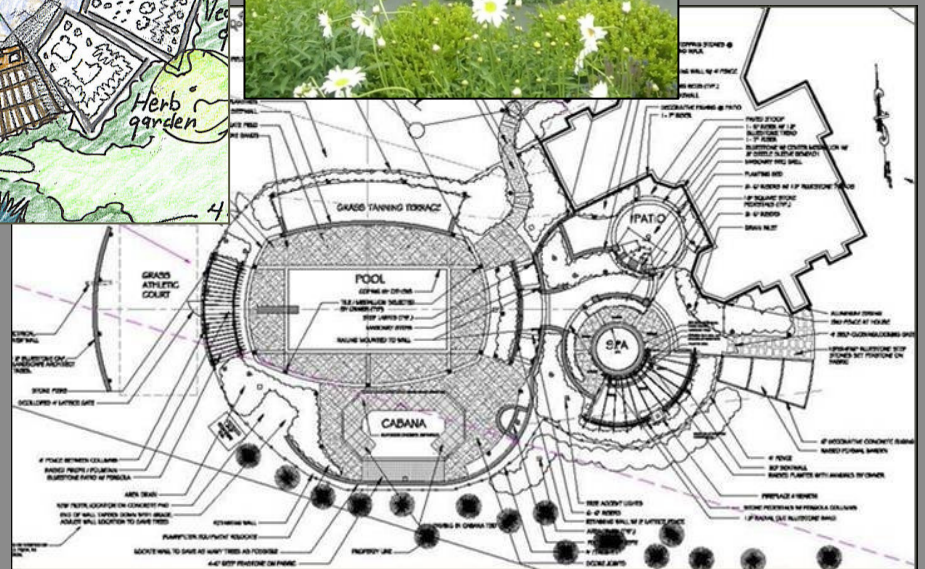

Suburban Estate, Massachusetts

Scope included:

- Existing conditions survey
- Grading and drainage
- From concept to construction docs.

Residential Homes

EJB Designs Landscape Architecture & Planning LLC

Suburban Estate, Massachusetts

Design challenges:

- Started with existing pool and spa foundations at different elevations
- Strategy to create a cohesive design
- Link multiple spaces at different levels

Residential Homes

EJB Designs Landscape Architecture & Planning LLC