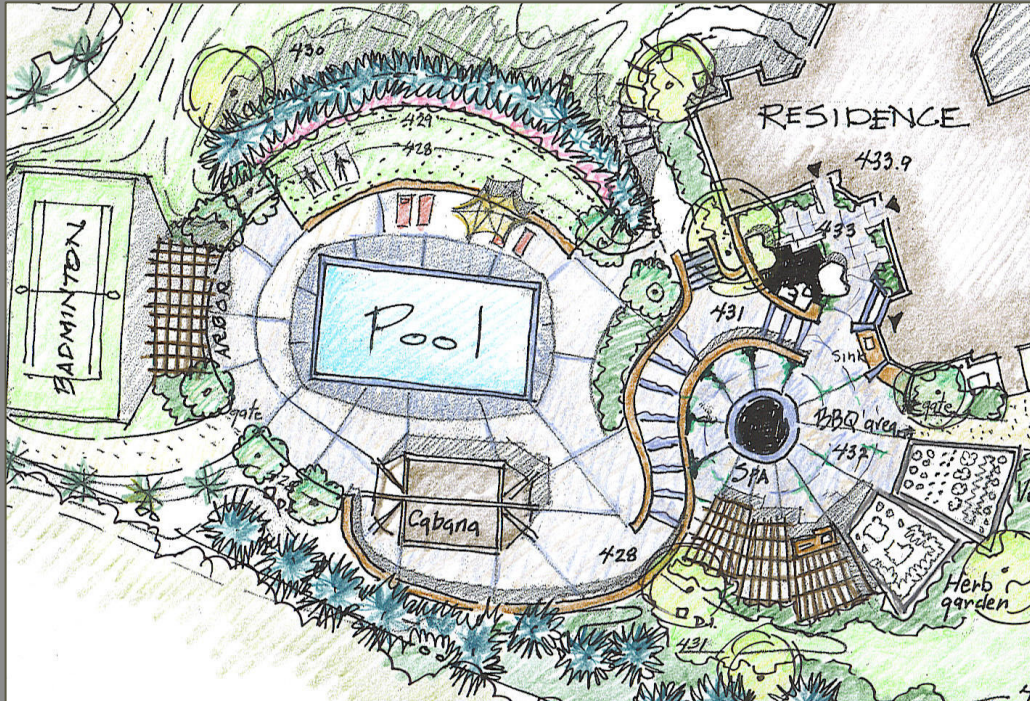

Suburban Estate, Massachusetts

Scope included:

- Existing conditions survey
- Grading and drainage
- From concept to construction docs.

Residential Homes

EJB Designs Landscape Architecture & Planning LLC

Suburban Estate, Massachusetts

Design challenges:

- Started with existing pool and spa foundations at different elevations
- Strategy to create a cohesive design
- Link multiple spaces at different levels

Residential Homes

EJB Designs Landscape Architecture & Planning LLC