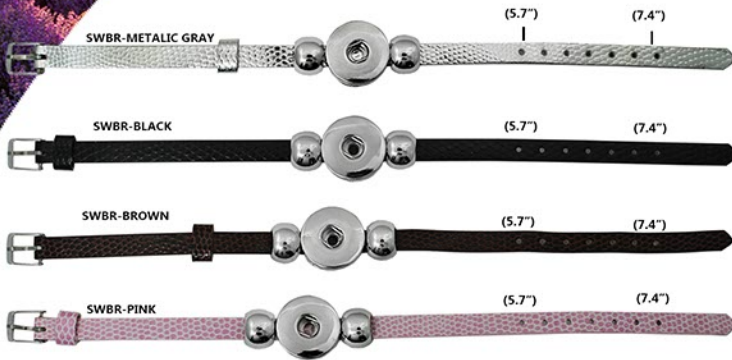

PN3307

AROMA THERAPY JEWELRY

DIFFUSING LOCKETS™

SNAP JEWELRY

**\$12.00 EACH
OR 3X \$25.00**

PARACORD

MAGNETIC CLASP

LAVA BRACELET