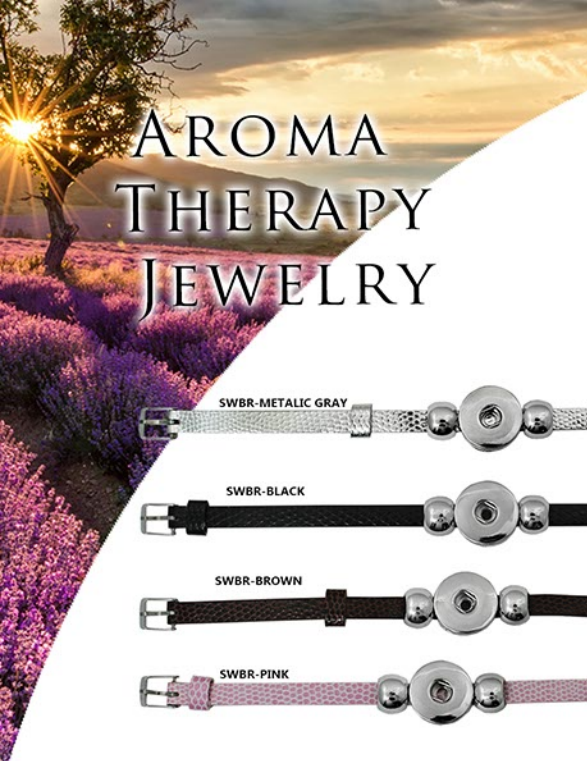

LBR0807
WHITE

LBR0811
RED

LBR0803
PURPLE

LBR0843
BEIGE

Necklaces

Leather Magnetic Clasp

LNK3396
BLACK

LNK3395
BROWN

Cuff Style #39

Rings

RG3301

RG-7120

PN0223

Pendants w/Chain

(18 inch Chain Included)

PN3316

PN3307

AROMA THERAPY JEWELRY

DIFFUSING LOCKETS™

SNAP JEWELRY

**\$12.00 EACH
OR 3X \$25.00**

PARACORD

MAGNETIC CLASP

LAVA BRACELET