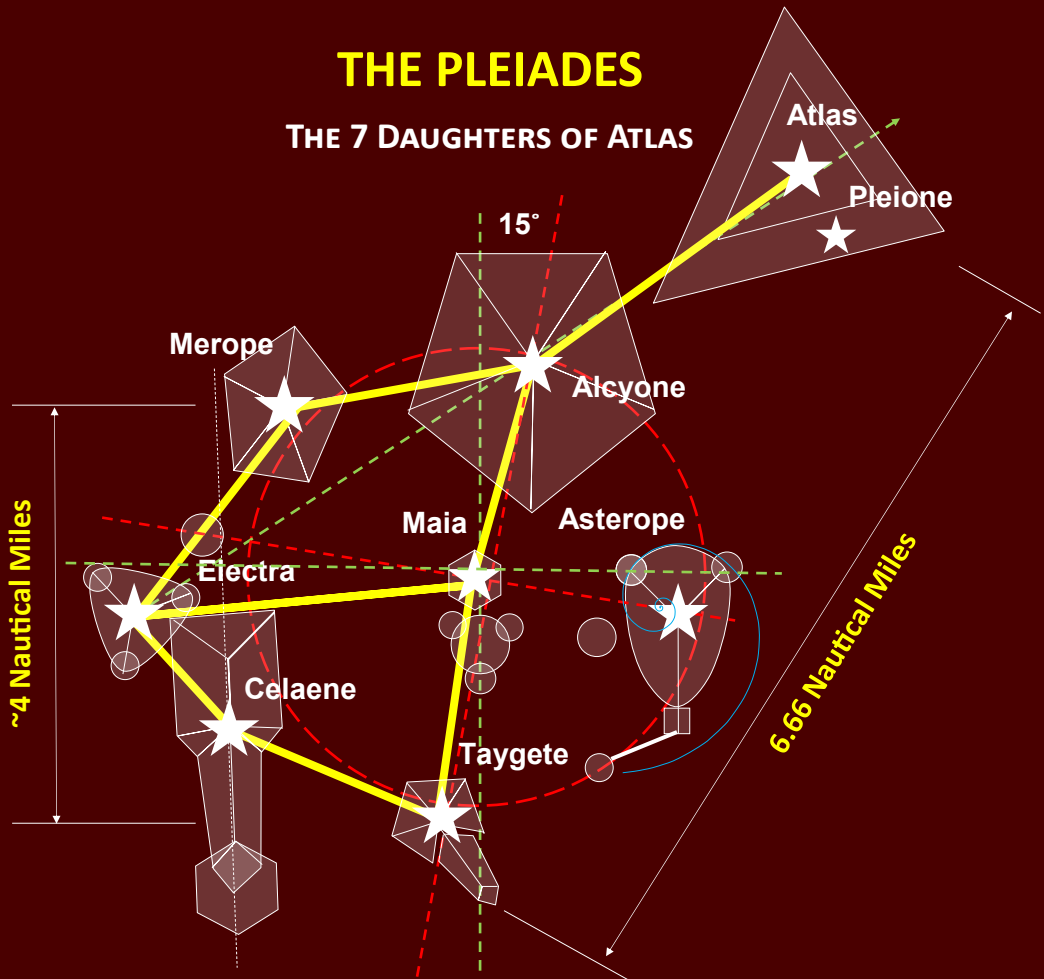

CYDONIA - MARS

THE PYRAMID CITY

THE PLEIADES

THE 7 DAUGHTERS OF ATLAS

STAR MAP ALIGNMENT

40°34'57.25"N 09°50'36.84"W

COMPOSITION AND LAYOUT BY

POSTSCRIPTS.ORG