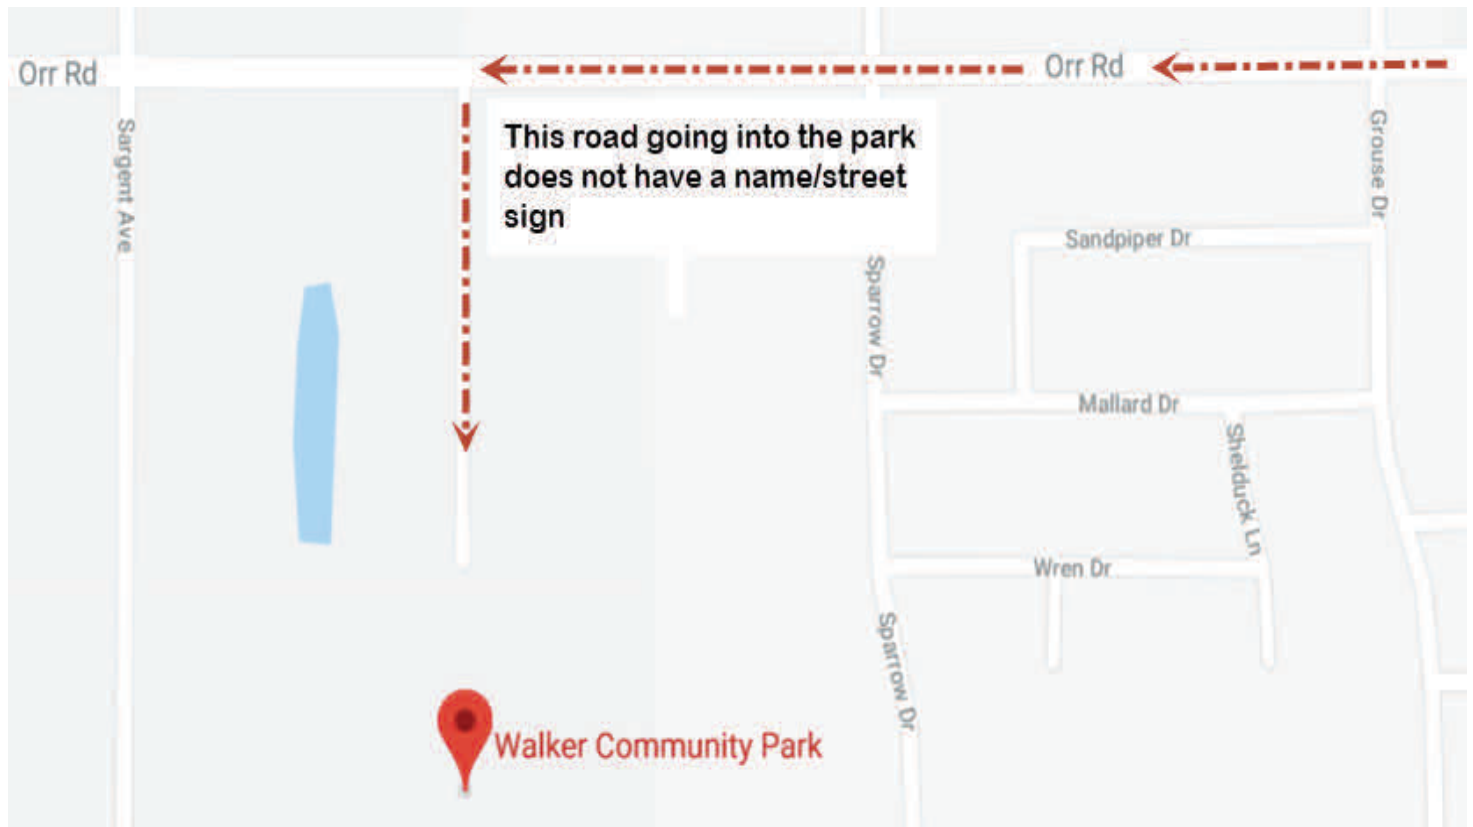

# Walker Community Park

13665 Sargent Ave.

Galt, CA

## Directions

### From Merced

Take highway 99 towards Sacramento

Take **Simmerhorn** exit

Turn left onto **Simmerhorn** at the stop sign

Turn left onto **Lincoln Way**

Turn right onto **Elm**

Continue straight; **Elm** turns into **Orr**

Driveway to the park is on the left before you get to **Sargent**