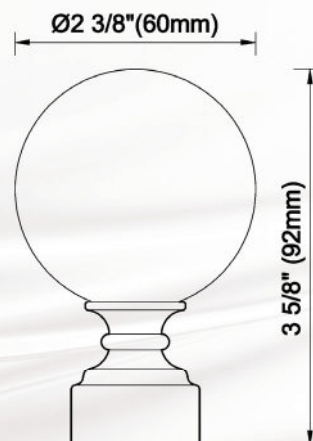

Sahara 1 1/8" collection

Dome

WI-118F-39

finials

Colours available:
Couleurs disponibles • Cores disponibles:

BG

BKN

BL

CH

MG

OG

ORB

PW

SA

Ball

WI-118F-44

Colours available:
Couleurs disponibles • Cores disponibles:

BG

BKN

BL

CH

MG

OG

ORB

PW

SA