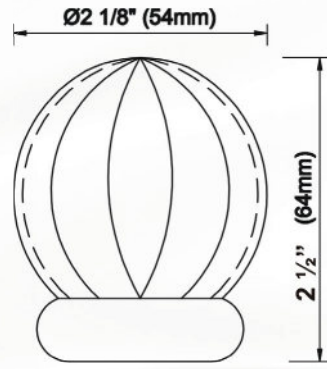

Sahara 1 1/8" collection

Sphere

WI-118F-34

finials