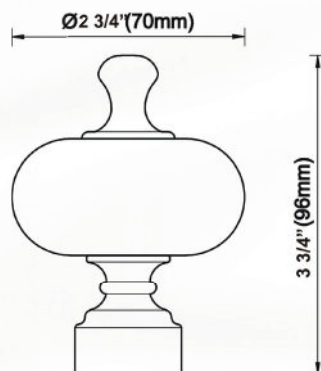

Sahara 1 1/8" collection

Urn

WI-118F-45

finials