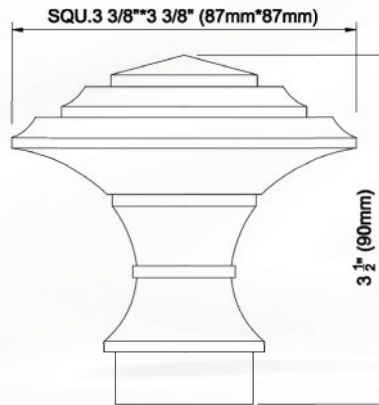

Sahara 1 1/8" collection

Architecture

WI-118F-52

finials