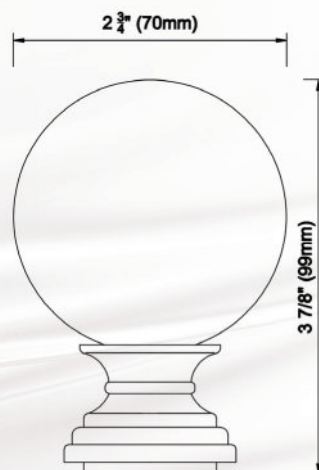

Mass

WI-118F-50

Colours available:
Couleurs disponibles • Colores disponibles:

BG

BL

OG

PW