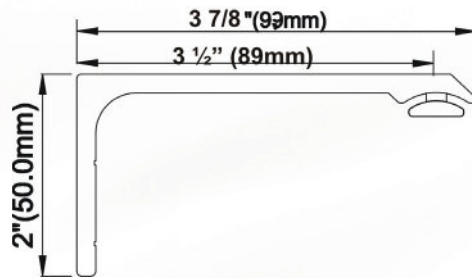

Single Bracket • Support Simple • Soporte Individual

WI-16B

- Proj: 3 1/2" (89mm)