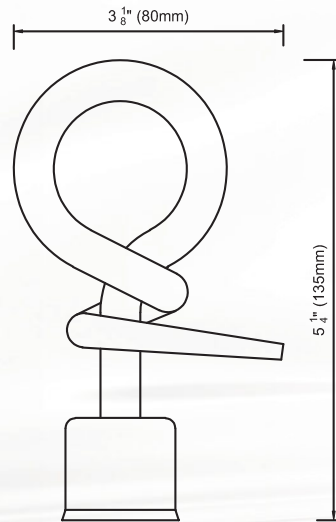

Sahara 1 1/8" collection

Knot

WI-118F-30

finials

Colours available:
Couleurs disponibles • Colores disponibles:

BG

BL

OG

PW

SA

Note: Not suitable for use with Sahara Mechanical poles.

Crown

WI-118F-33

Colours available:
Couleurs disponibles • Colores disponibles:

BG

BKN

BL

CH

MG

OG

ORB

PW

SA