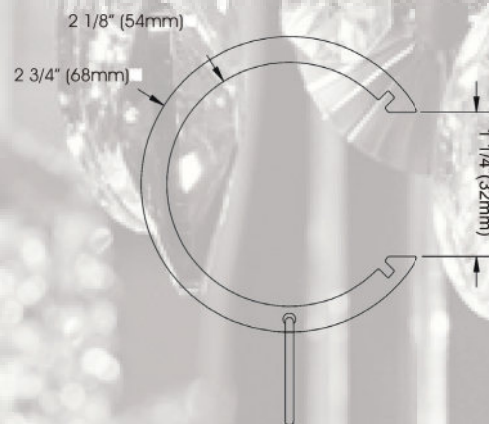

Bypass Ring

ANNEAUX SURMONTABLES • ANILLOS DE DESBORAMENT

1. **VN-150RP7**
   BYPASS RING
   BL MG ORB PW
   • Easy Glide Insert
   • Insertion Easy Glide
   • Inserto "Easy Glide"