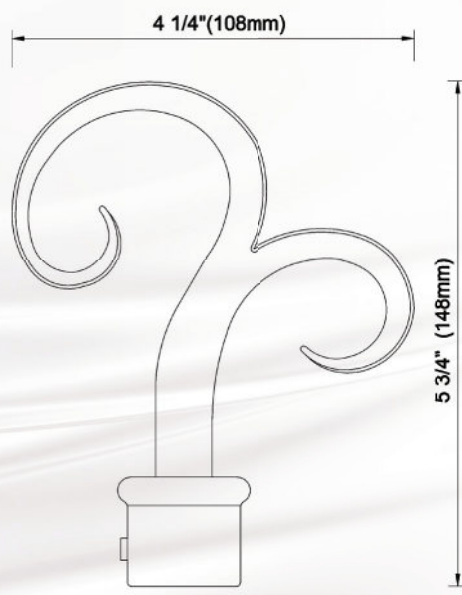

Sceptre

WI-118F-36

Colours available:
Couleurs disponibles • Colores disponibles:

Note: Not suitable for use with Sahara Mechanical poles.