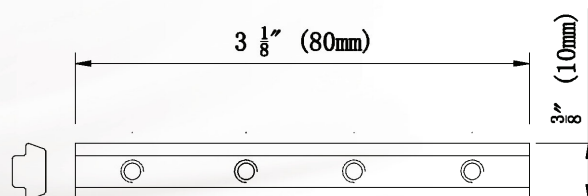

Splice • Joint • Conjunto

WI-16SP2-01