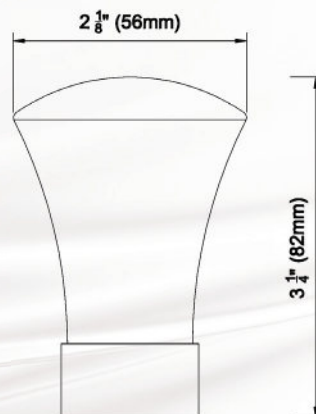

Trumpet

WI-118F-61

Colours available:
Couleurs disponibles • Colores disponibles: