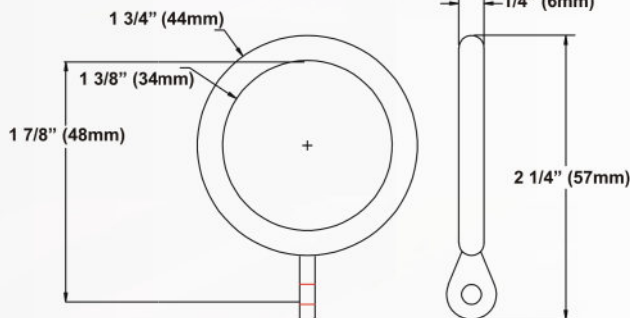

WI-118RP6

Ring w/ Clips, Eyelets and Plastic Inserts

- Available in: **BG BKN BL CH MG OG ORB PW SA**

WI-118R5

Ring w/ Clips and Eyelets

- Available in: **BG BKN BL CH MG OG ORB PW SA**

WI-10R-OD

Indoor/Outdoor Ring w/ Lobe