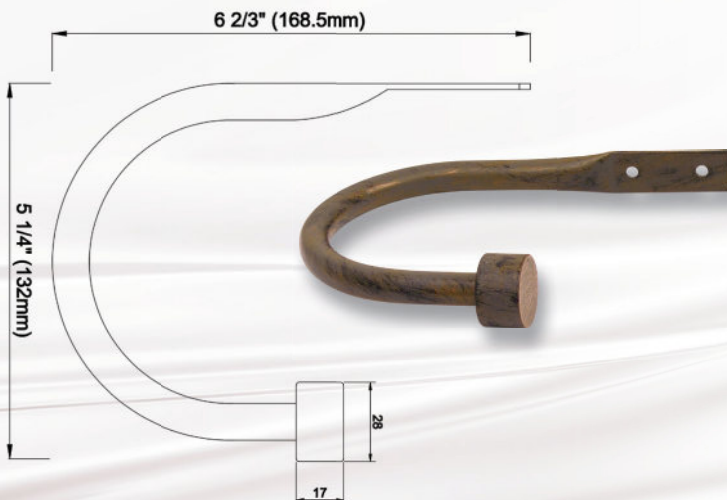

Holdbacks

Embrasse • Aguantar

WI-118H

Not available in MG Matte Gold • Matte Ore • Mate Oro