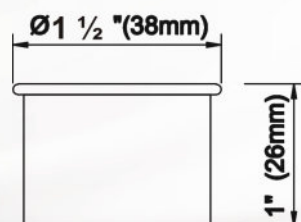

Sahara 1 1/8" collection

Oasis

WI-118F-37

finials

Colours available:
Couleurs disponibles • Cores disponibles:

BG

BKN

BL

CH

MG

OG

ORB

PW

SA

Mirage

WI-118F-38

Colours available:
Couleurs disponibles • Cores disponibles:

BG

BKN

BL

CH

MG

OG

ORB

PW

SA