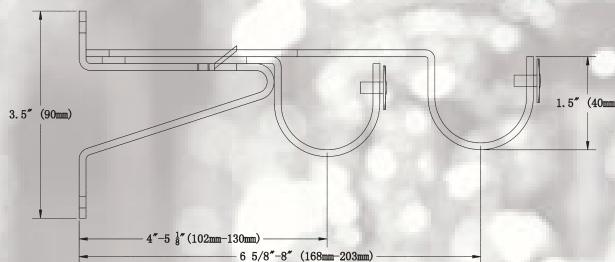

VN-150DB2

ADJUSTABLE DOUBLE BRACKET
WITH 1 1/2" BACK BRACKET

BL MG ORB PW

• Double Bracket • Support Double • Soporte Doble