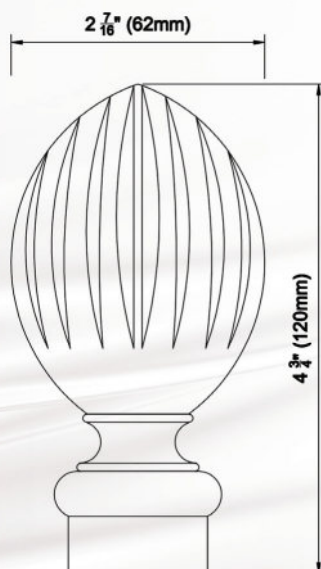

Fossil

WI-118F-46

Colours available:
Couleurs disponibles • Colores disponibles:

BL