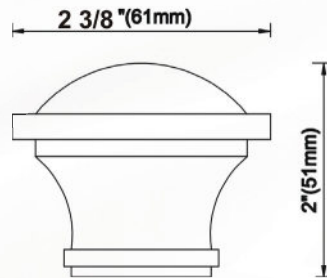

Sahara 1 1/8" collection

Dome

WI-118F-39

finials

Colours available:
Couleurs disponibles • Cores disponibles:

BG

BKN

BL

CH

MG

OG

ORB

PW

SA

Ball

WI-118F-44

Colours available:
Couleurs disponibles • Cores disponibles:

BG

BKN

BL

CH

MG

OG

ORB

PW

SA