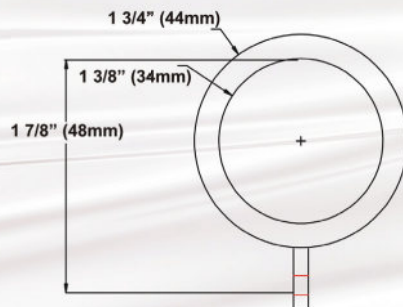

Indoor/Outdoor Ring w/ Lobe

Anneau œillet d'extérieur/intérieur • Argolla para interior/exterior con agujero

- Removable Easy Glide Insert • Insertion Easy Glide detachable • Inserto "Easy Glide" extraíble
- Available in: **BG BKN BL CH MG OG ORB PW**

WI-118RP8BK

Flat Ring w/ Lobe

Anneau plat /œillet • Argolla plana con agujero

- Removable Easy Glide Insert
- Packages of 10
- Available in: **BKN BL CH MG OG ORB PW**

Colours available:
Couleurs disponibles • Colores disponibles:

BG

BKN

BL

CH

MG

OG

ORB

PW

SA

Ring w/ Eyelets and Plastic Inserts

- Available in: **BG, BKN, BL, CH, OG, ORB, PW, SA**
- Disponible en: **BG, BKN, BL, CH, OG, ORB, PW, SA**
- Disponibles en: **BG, BKN, BL, CH, OG, ORB, PW, SA**

WI-118RPBK