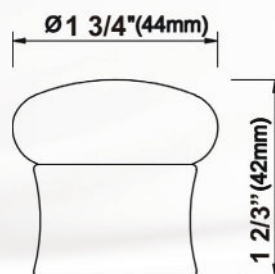

Sahara 1 1/8" collection

Knot

WI-118F-30

finials

Colours available:
Couleurs disponibles • Colores disponibles:

BG

BL

OG

PW

SA

Note: Not suitable for use with Sahara Mechanical poles.

Crown

WI-118F-33

Colours available:
Couleurs disponibles • Colores disponibles:

BG

BKN

BL

CH

MG

OG

ORB

PW

SA