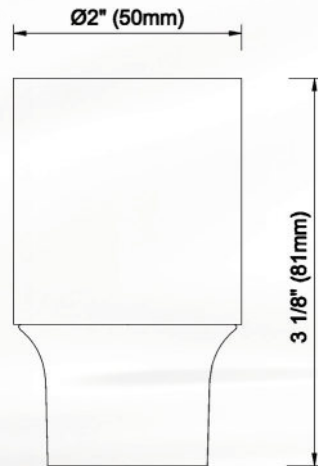

Sahara 1 1/8" collection

Crest

WI-118F-48

finials