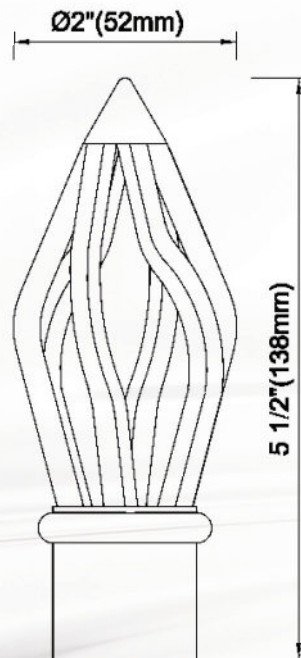

Sahara 1 1/8" collection

Oasis

WI-118F-37

finials

Colours available:
Couleurs disponibles • Cores disponibles:

BG

BKN

BL

CH

MG

OG

ORB

PW

SA

Mirage

WI-118F-38

Colours available:
Couleurs disponibles • Cores disponibles:

BG

BKN

BL

CH

MG

OG

ORB

PW

SA