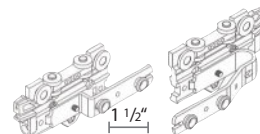

52502-25A/59A Overlap R
52504-25A/59A Underlap L-25
White, -59 Black
Master Carriers, 100/box

B8809-23-00 Overlap R
B8809-24-00 Underlap L
-00 White
Snap Master Carriers, 100/bag