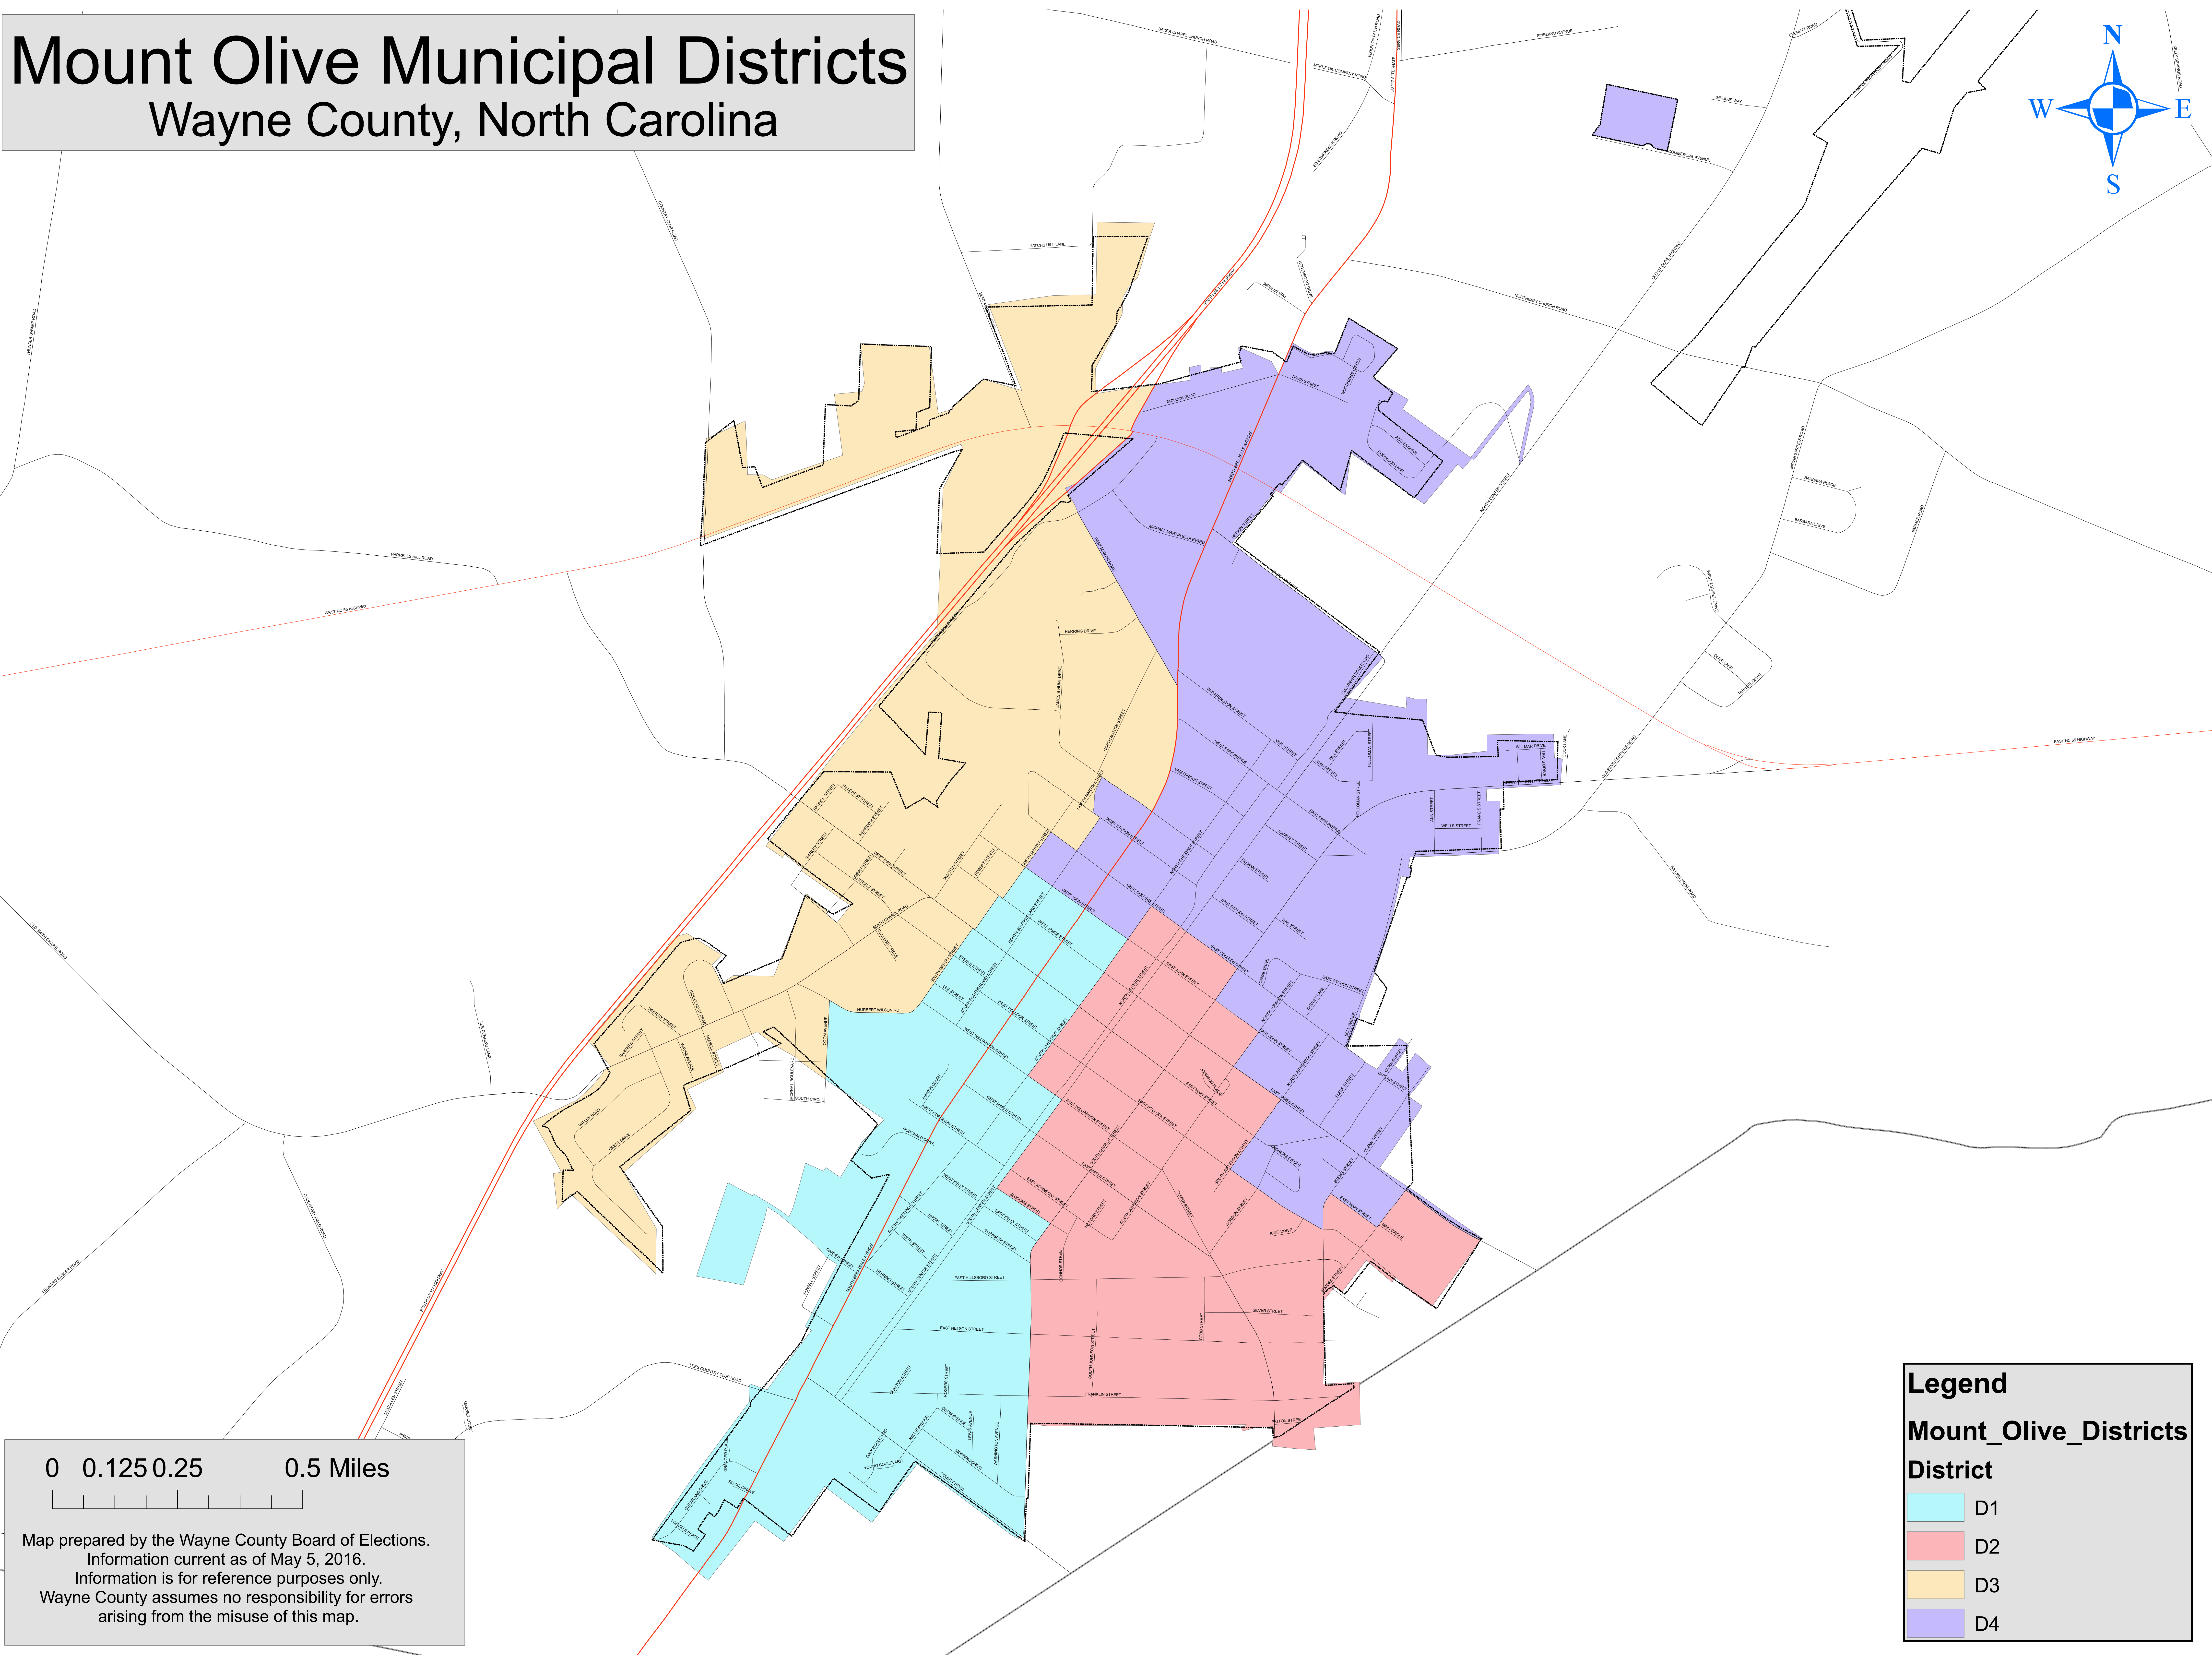

Mount Olive Municipal Districts

Wayne County, North Carolina

0 0.125 0.25 0.5 Miles

Map prepared by the Wayne County Board of Elections.
 Information current as of May 5, 2016.
 Information is for reference purposes only.
 Wayne County assumes no responsibility for errors
 arising from the misuse of this map.

Legend

Mount_Olive_Districts

District

- D1
- D2
- D3
- D4