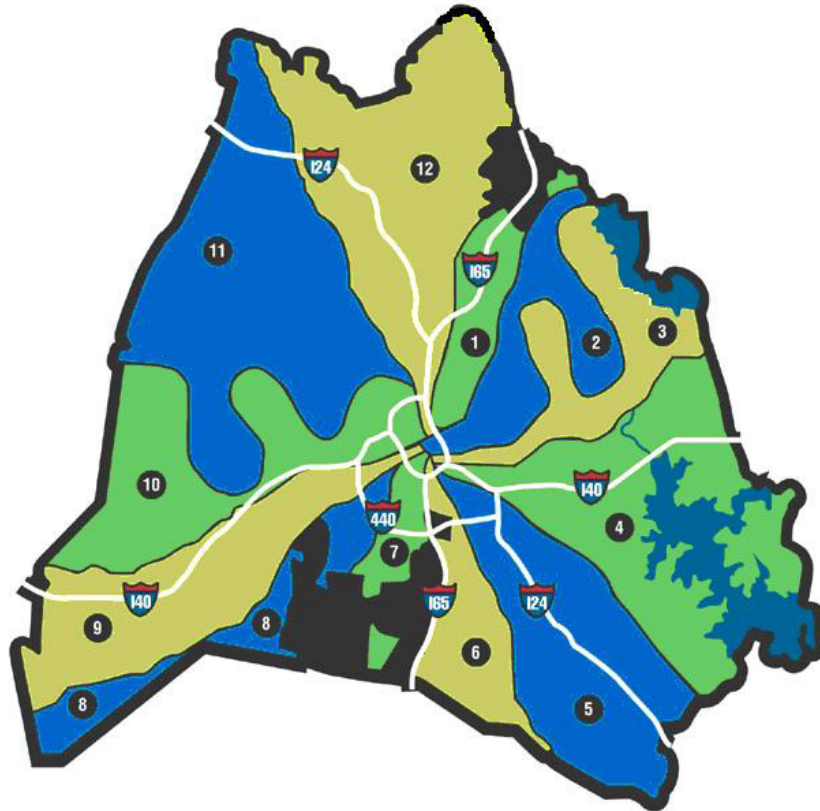

# *Metro Nashville* *Public Works*

Improving the Quality of Life for Nashvillians and our Visitors

I LIVE IN AREA \_\_\_\_\_.

## 2017 – 2018 Brush Collection Schedule

<b>Area 8</b>	July 5, 2017	October 6, 2017	January 5, 2018	April 4, 2018
<b>Area 9</b>	July 11, 2017	October 13, 2017	January 11, 2018	April 10, 2018
<b>Area 10</b>	July 21, 2017	October 26, 2017	January 24, 2018	April 20, 2018
<b>Area 11</b>	July 27, 2017	October 31, 2017	January 31, 2018	April 26, 2018
<b>Area 12</b>	August 2, 2017	November 3, 2017	February 5, 2018	May 2, 2018
<b>Area 1</b>	August 8, 2017	November 9, 2017	February 9, 2018	May 9, 2018
<b>Area 2</b>	August 17, 2017	November 21, 2017	February 16, 2018	May 19, 2018
<b>Area 3</b>	August 30, 2017	November 30, 2017	February 27, 2018	May 31, 2018
<b>Area 4</b>	September 7, 2017	December 7, 2017	March 6, 2018	June 7, 2018
<b>Area 5</b>	September 14, 2017	December 13, 2017	March 13, 2018	June 13, 2018
<b>Area 6</b>	September 22, 2017	December 20, 2017	March 21, 2018	June 21, 2018
<b>Area 7</b>	September 29, 2017	December 29, 2017	March 29, 2018	June 29, 2018